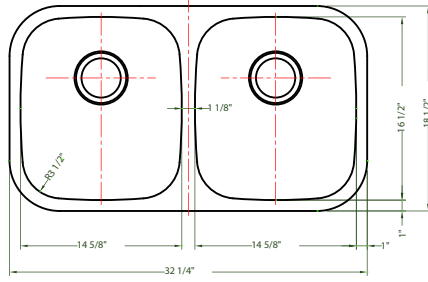

FRONT VIEW

OVERHEAD VIEW

- 1/4" REVEAL CUTOUT
- FLUSH CUTOUT
- 1/4" OVERHANG CUTOUT

1/4" REVEAL CUTOUT

FLUSH CUTOUT

1/4" OVERHANG CUTOUT