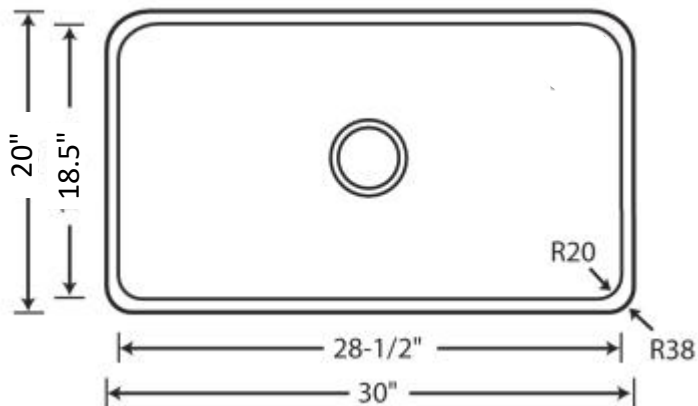

## Features

- 30" x 20" x 10"
- Porcelain
- Apron sink
- Without faucet hole
- Without overflow
- Reversible design offers two options for installation using the smooth or detailed front

### CODES:

ASME A112.19.2/CSA B45.1

\* The AS242 farm sink is handmade, therefore dimensions may vary. Using the actual sink that you will be installing in order to best determine the cutout dimensions for your base cabinet and countertop is strongly recommended.

## Product Diagram

- Apron Depth: 10"
- Bowl Depth: 8"