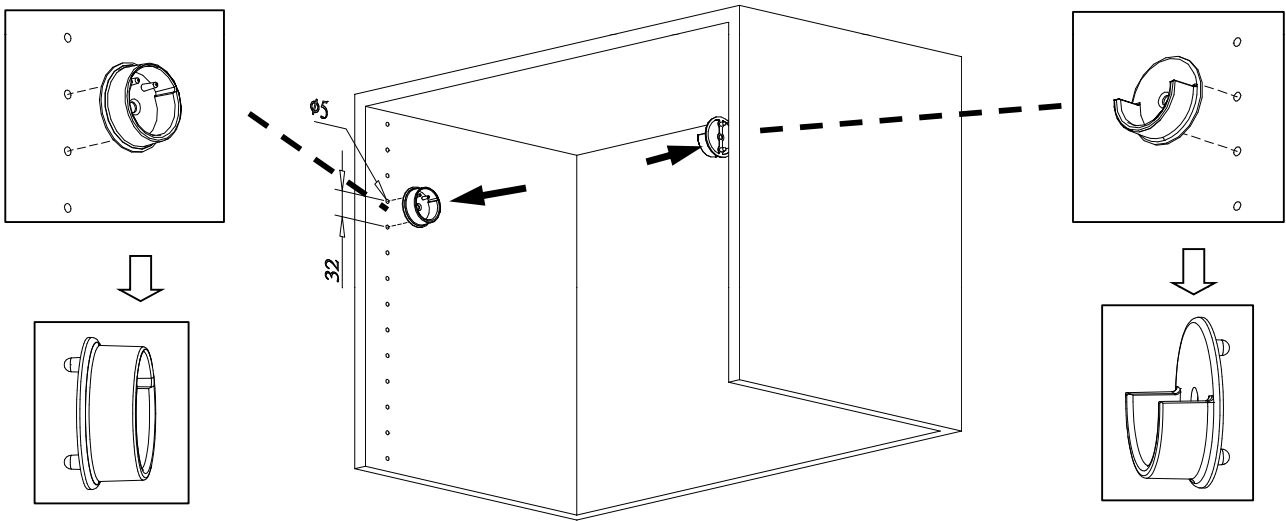

INSTALLATION INSTRUCTIONS

for P35 Closet Pole End Cap

Step 1: Use for Ø5, 32mm hole system

Step 2: Using enclosing wood screw if necessary

Step 3: Finished

12400 Earl Jones Way

Louisville, KY 40299

rev-a-shelf.com