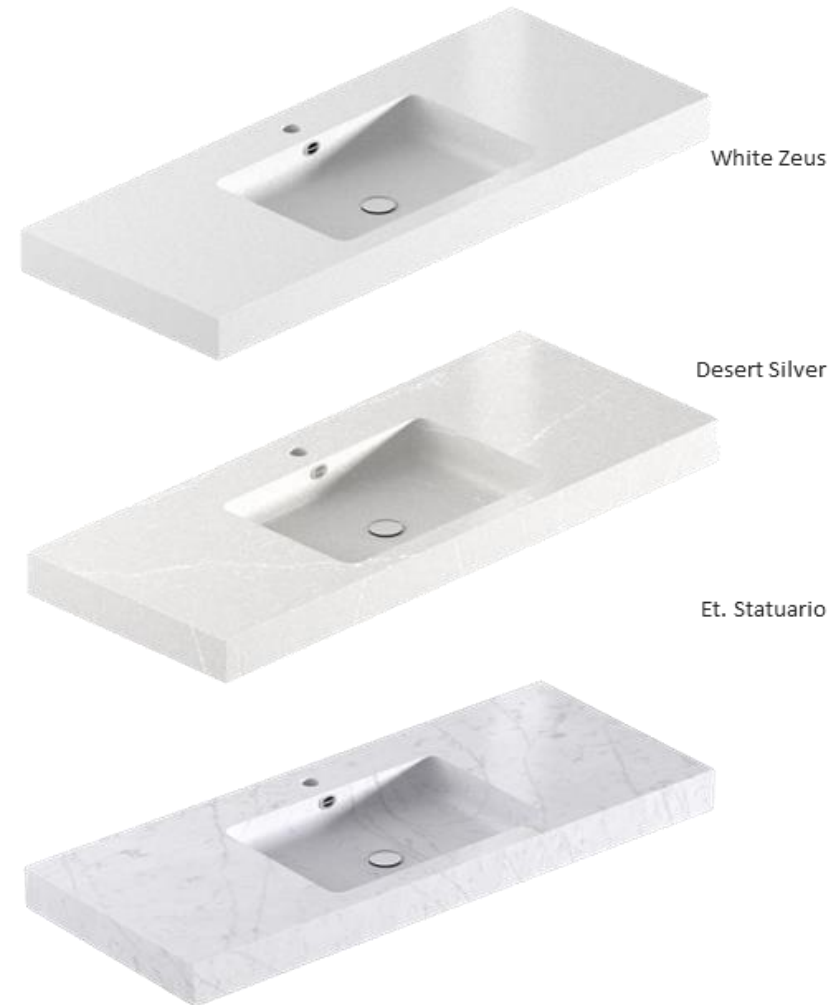

# EVITA

Dimensions: 36", 48" & 60" available

## **Evita 36S:**

Dims: 36" L x 22" W x 6" H  
Weight: 75 lbs.

## **Evita 48S:**

Dims: 48" L x 22" W x 6" H  
Weight: 95 lbs.

## **Evita 60L:**

Dims: 60" L x 22" W x 6" H  
Weight: 110 lbs.  
Larger sink for this unit (L)