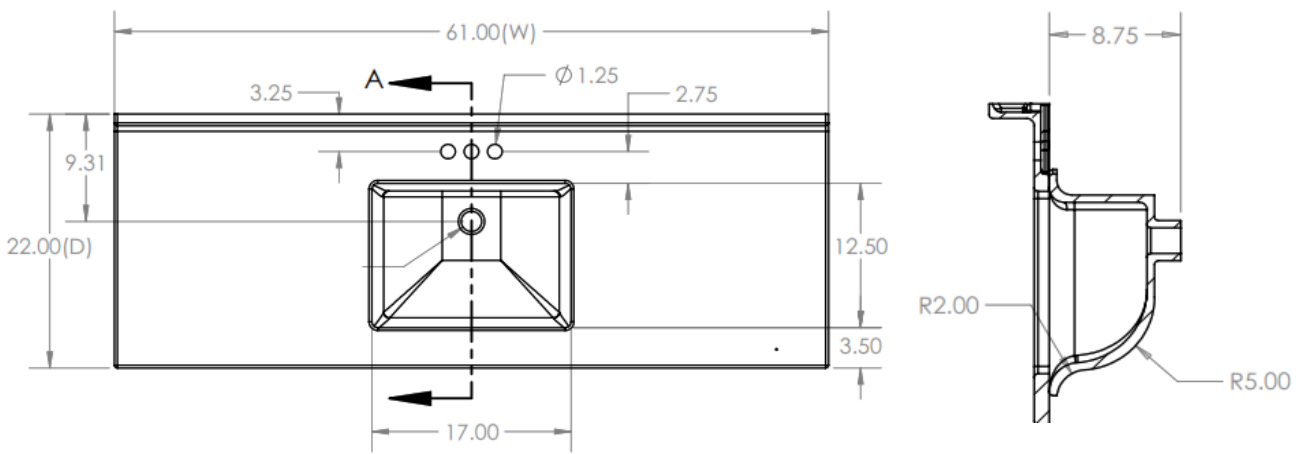

CABINETS TO GO

CHARLOTTE Vanity Top Series

AVAILABLE COLORS

AVAILABLE SIZES

22" x 25"

22' x 37" Right

22' x 49"

22" x 61" Double Bowl

22" x 31"

22' x 37" Left

22' x 55"

22" x 73" Double Bowl

22" x 37"

22' x 43"

● 22' x 61" Single Bowl

Specifications

Collection Name	Charlotte 22"
Material	Cultured Marble or Cultured Granite
Top thickness	1"
Edge Profile	NA
Colors	All available
Finish	Gloss or Matte
Faucet mount type	4" Center set
Number of bowls	1

IAPMO Tolerances

Inner plate thickness	18 to 22 mm
Bowl thickness	More than 6 mm
Side difference	Less than 1/8"
Warping	Less than 3 mm