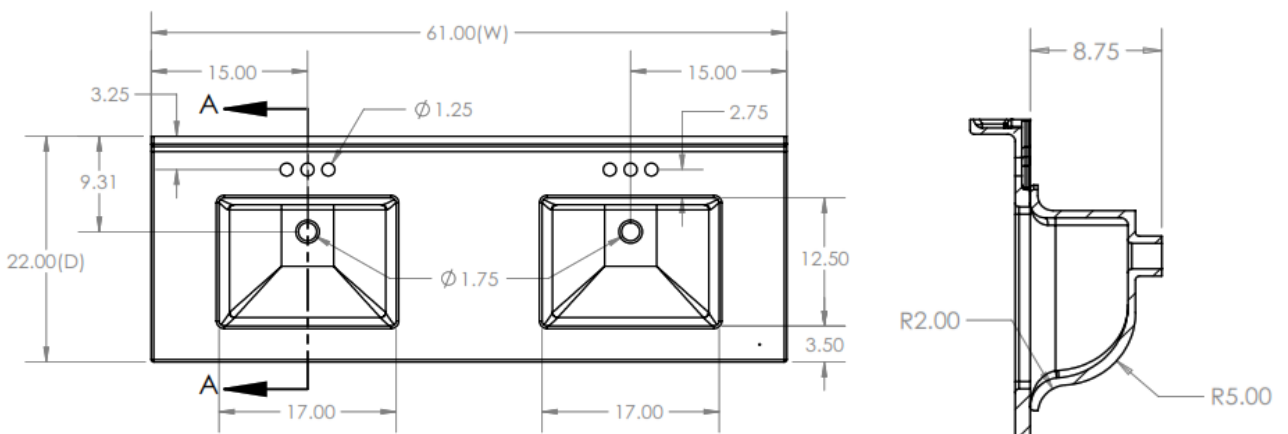

CABINETS TO GO

CHARLOTTE Vanity Top Series

AVAILABLE COLORS

FROST

**MIDNIGHT
CHROME**

CARRARA

AVAILABLE SIZES

22" x 25"

22" x 37" Right

22" x 49"

● 22" x 61" Double Bowl

22" x 31"

22" x 37" Left

22" x 55"

22" x 73" Double Bowl

22" x 37"

22" x 43"

22" x 61" Single Bowl

Specifications

Collection Name	Charlotte 22"
Material	Cultured Marble or Cultured Granite
Top thickness	1"
Edge Profile	NA
Colors	All available
Finish	Gloss or Matte
Faucet mount type	4" Center set
Number of bowls	1

Bowl shape	Square
Bowl Depth	7"
Includes Overflow	No
Depth (inches)	22"
Width (inches)	25" to 73"
Integral Backsplash	Yes
Accessories Adaptors	1 or 3

IAPMO Tolerances

Inner plate thickness	18 to 22 mm
Bowl thickness	More than 6 mm
Side difference	Less than 1/8"
Warping	Less than 3 mm