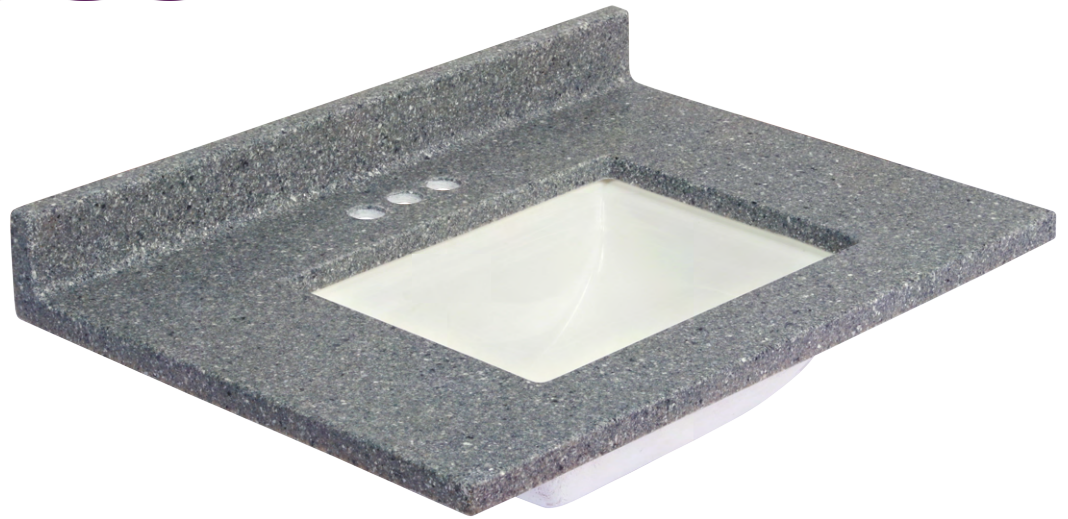

CABINETS TO GO

CHARLOTTE Vanity Top Series

AVAILABLE COLORS

FROST

**MIDNIGHT
CHROME**

CARRARA

AVAILABLE SIZES

22" x 25"

22" x 37" Right

22" x 49"

● 22" x 61" Double Bowl

22" x 31"

22" x 37" Left

22" x 55"

22" x 73" Double Bowl

22" x 37"

22" x 43"

22" x 61" Single Bowl

Specifications

Collection Name	Charlotte 22"
Material	Cultured Marble or Cultured Granite
Top thickness	1"
Edge Profile	NA
Colors	All available
Finish	Gloss or Matte
Faucet mount type	4" Center set
Number of bowls	1

Bowl shape	Square
Bowl Depth	7"
Includes Overflow	No
Depth (inches)	22"
Width (inches)	25" to 73"
Integral Backsplash	Yes
Accessories Adaptors	1 or 3

IAPMO Tolerances

Inner plate thickness	18 to 22 mm
Bowl thickness	More than 6 mm
Side difference	Less than 1/8"
Warping	Less than 3 mm