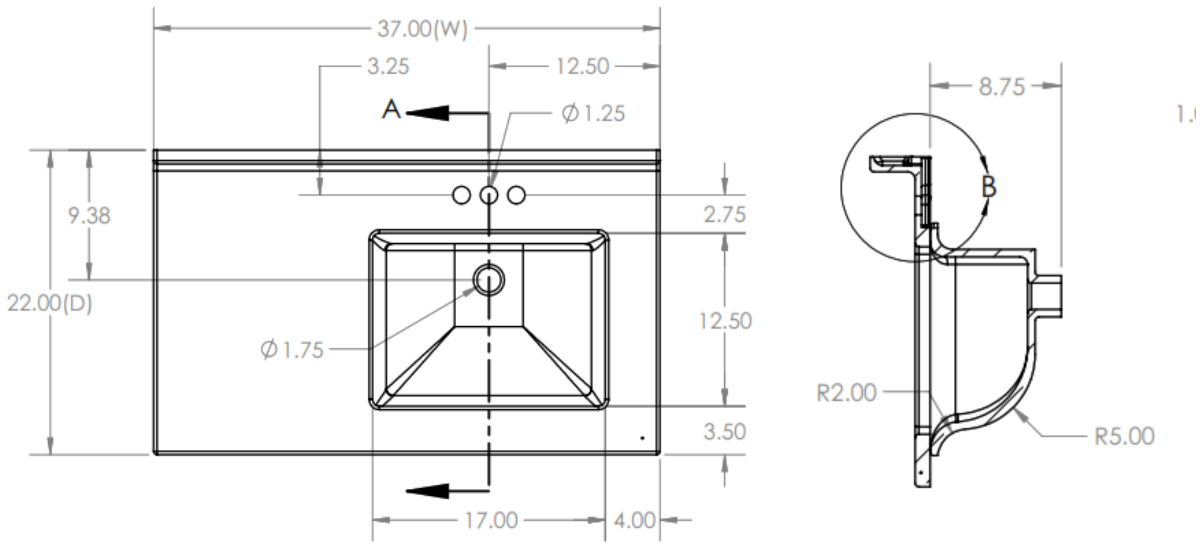

CABINETS TO GO

CHARLOTTE Vanity Top Series

AVAILABLE COLORS

AVAILABLE SIZES

22" x 25"

● 22" x 37" Right

22" x 49"

22" x 61" Double Bowl

22" x 31"

22" x 37" Left

22" x 55"

22" x 73" Double Bowl

22" x 37"

22" x 43"

22" x 61" Single Bowl

Specifications

Collection Name	Charlotte 22"	Bowl shape	Square
Material	Cultured Marble or Cultured Granite	Bowl Depth	7"
Top thickness	1"	Includes Overflow	No
Edge Profile	NA	Depth (inches)	22"
Colors	All available	Width (inches)	25" to 37"
Finish	Gloss or Matte	Integral Backsplash	Yes
Faucet mount type	4" Center set	Accessories Adaptors	1 or 3
Number of bowls	1		

IAPMO Tolerances

Inner plate thickness	18 to 22 mm
Bowl thickness	More than 6 mm
Side difference	Less than 1/8"
Warping	Less than 3 mm