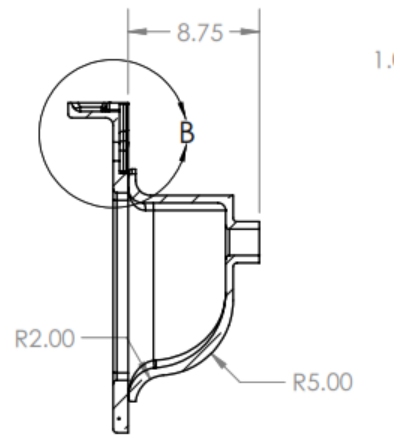

CABINETS TO GO

CHARLOTTE Vanity Top Series

AVAILABLE COLORS

FROST

**MIDNIGHT
CHROME**

CARRARA

AVAILABLE SIZES

22" x 25"

22" x 37" Right

22" x 49"

22" x 61" Double Bowl

22" x 31"

● 22" x 37" Left

22" x 55"

22" x 73" Double Bowl

22" x 37"

22" x 43"

22" x 61" Single Bowl

Specifications

Collection Name	Charlotte 22"
Material	Cultured Marble or Cultured Granite
Top thickness	1"
Edge Profile	NA
Colors	All available
Finish	Gloss or Matte
Faucet mount type	4" Center set
Number of bowls	1

IAPMO Tolerances

Inner plate thickness	18 to 22 mm
Bowl thickness	More than 6 mm
Side difference	Less than 1/8"
Warping	Less than 3 mm

Bowl shape	Square
Bowl Depth	7"
Includes Overflow	No
Depth (inches)	22"
Width (inches)	25" to 37"
Integral Backsplash	Yes
Accessories Adaptors	1 or 3