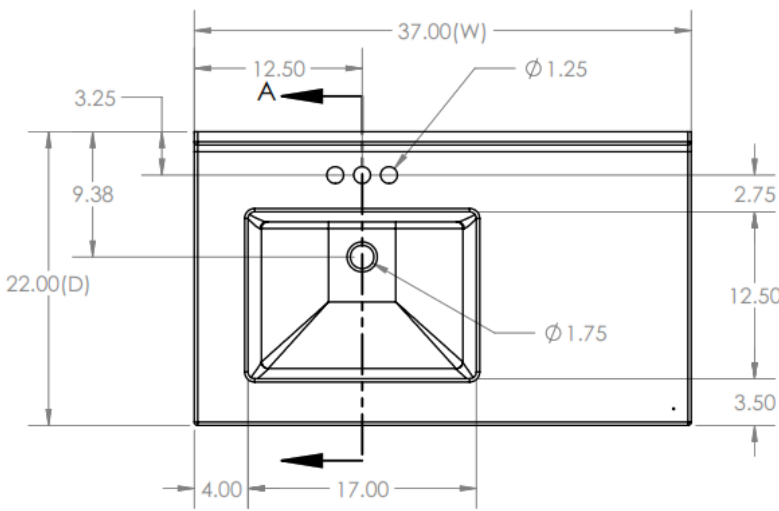

CABINETS TO GO

CHARLOTTE Vanity Top Series

AVAILABLE COLORS

FROST

**MIDNIGHT
CHROME**

CARRARA

AVAILABLE SIZES

22" x 25"

22" x 37" Right

22" x 49"

22" x 61" Double Bowl

22" x 31"

● 22" x 37" Left

22" x 55"

22" x 73" Double Bowl

22" x 37"

22" x 43"

22" x 61" Single Bowl

Specifications

Collection Name	Charlotte 22"
Material	Cultured Marble or Cultured Granite
Top thickness	1"
Edge Profile	NA
Colors	All available
Finish	Gloss or Matte
Faucet mount type	4" Center set
Number of bowls	1

IAPMO Tolerances

Inner plate thickness	18 to 22 mm
Bowl thickness	More than 6 mm
Side difference	Less than 1/8"
Warping	Less than 3 mm

Bowl shape	Square
Bowl Depth	7"
Includes Overflow	No
Depth (inches)	22"
Width (inches)	25" to 37"
Integral Backsplash	Yes
Accessories Adaptors	1 or 3