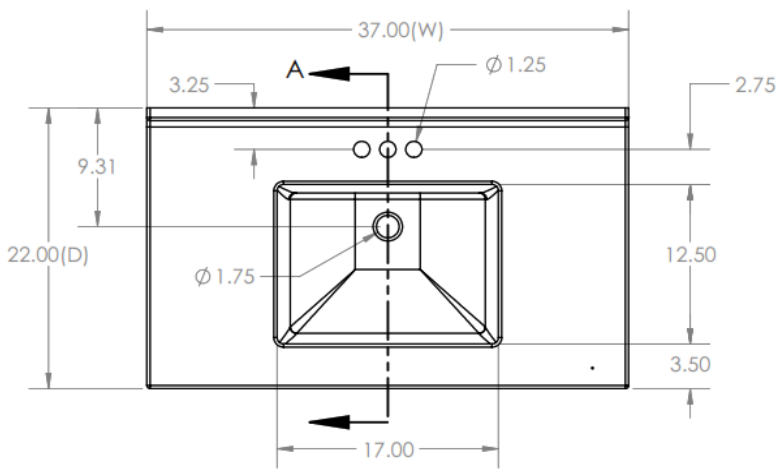

CABINETS TO GO

CHARLOTTE Vanity Top Series

AVAILABLE COLORS

AVAILABLE SIZES

22" x 25"

22" x 37" Right

22" x 49"

22" x 61" Double Bowl

22" x 31"

22" x 37" Left

22" x 55"

22" x 73" Double Bowl

22" x 37"

22" x 43"

22" x 61" Single Bowl

Specifications

Collection Name	Charlotte 22"	Bowl shape	Square
Material	Cultured Marble or Cultured Granite	Bowl Depth	7"
Top thickness	1"	Includes Overflow	No
Edge Profile	NA	Depth (inches)	22"
Colors	All available	Width (inches)	25" to 37"
Finish	Gloss or Matte	Integral Backsplash	Yes
Faucet mount type	4" Center set	Accessories Adaptors	1 or 3
Number of bowls	1		

IAPMO Tolerances

Inner plate thickness	18 to 22 mm
Bowl thickness	More than 6 mm
Side difference	Less than 1/8"
Warping	Less than 3 mm