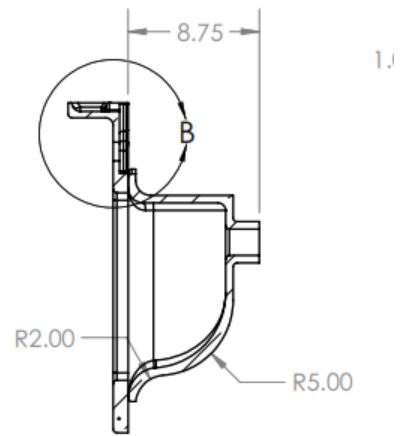

CABINETS TO GO

CHARLOTTE Vanity Top Series

AVAILABLE COLORS

AVAILABLE SIZES

22" x 25"

22" x 37" Right

22" x 49"

22" x 61" Double Bowl

22" x 31"

22" x 37" Left

22" x 55"

22" x 73" Double Bowl

22" x 37"

22" x 43"

22" x 61" Single Bowl

Specifications

Collection Name	Charlotte 22"	Bowl shape	Square
Material	Cultured Marble or Cultured Granite	Bowl Depth	7"
Top thickness	1"	Includes Overflow	No
Edge Profile	NA	Depth (inches)	22"
Colors	All available	Width (inches)	25" to 37"
Finish	Gloss or Matte	Integral Backsplash	Yes
Faucet mount type	4" Center set	Accessories Adaptors	1 or 3
Number of bowls	1		

IAPMO Tolerances

Inner plate thickness	18 to 22 mm
Bowl thickness	More than 6 mm
Side difference	Less than 1/8"
Warping	Less than 3 mm