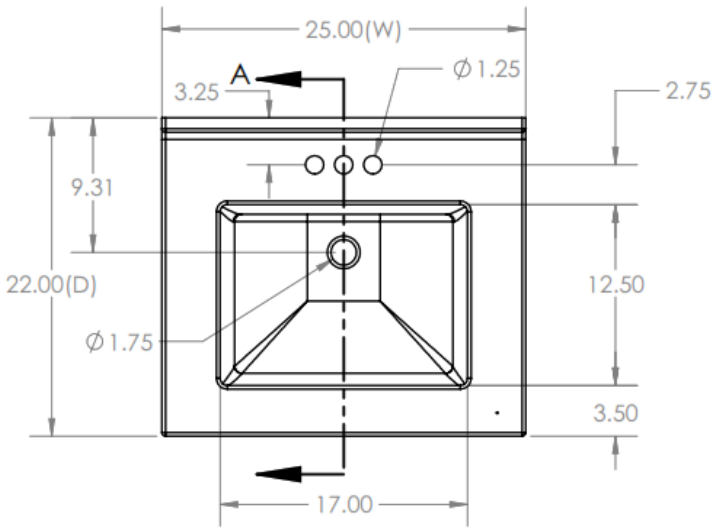

CABINETS TO GO

CHARLOTTE Vanity Top Series

AVAILABLE COLORS

FROST

MIDNIGHT
CHROME

CARRARA

AVAILABLE SIZES

● 22" x 25"	22' x 37" Right	22' x 49"	22" x 61" Double Bowl
22" x 31"	22' x 37" Left	22' x 55"	22" x 73" Double Bowl
22" x 37"	22' x 43"	22' x 61" Single Bowl	

Specifications

Collection Name	Charlotte 22"
Material	Cultured Marble or Cultured Granite
Top thickness	1"
Edge Profile	NA
Colors	All available
Finish	Gloss or Matte
Faucet mount type	4" Center set
Number of bowls	1

IAPMO Tolerances

Inner plate thickness	18 to 22 mm
Bowl thickness	More than 6 mm
Side difference	Less than 1/8"
Warping	Less than 3 mm