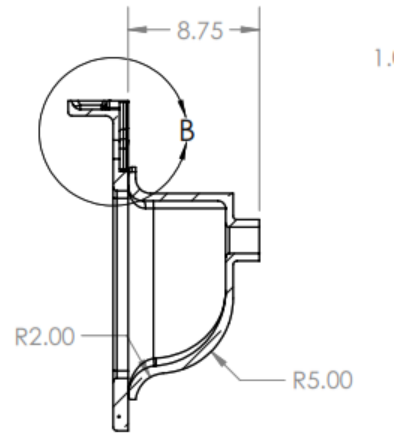

CABINETS TO GO

CHARLOTTE Vanity Top Series

AVAILABLE COLORS

FROST

MIDNIGHT
CHROME

CARRARA

AVAILABLE SIZES

● 22" x 25"	22' x 37" Right	22' x 49"	22" x 61" Double Bowl
22" x 31"	22' x 37" Left	22' x 55"	22" x 73" Double Bowl
22" x 37"	22' x 43"	22' x 61" Single Bowl	

Specifications

Collection Name	Charlotte 22"
Material	Cultured Marble or Cultured Granite
Top thickness	1"
Edge Profile	NA
Colors	All available
Finish	Gloss or Matte
Faucet mount type	4" Center set
Number of bowls	1

IAPMO Tolerances

Inner plate thickness	18 to 22 mm
Bowl thickness	More than 6 mm
Side difference	Less than 1/8"
Warping	Less than 3 mm