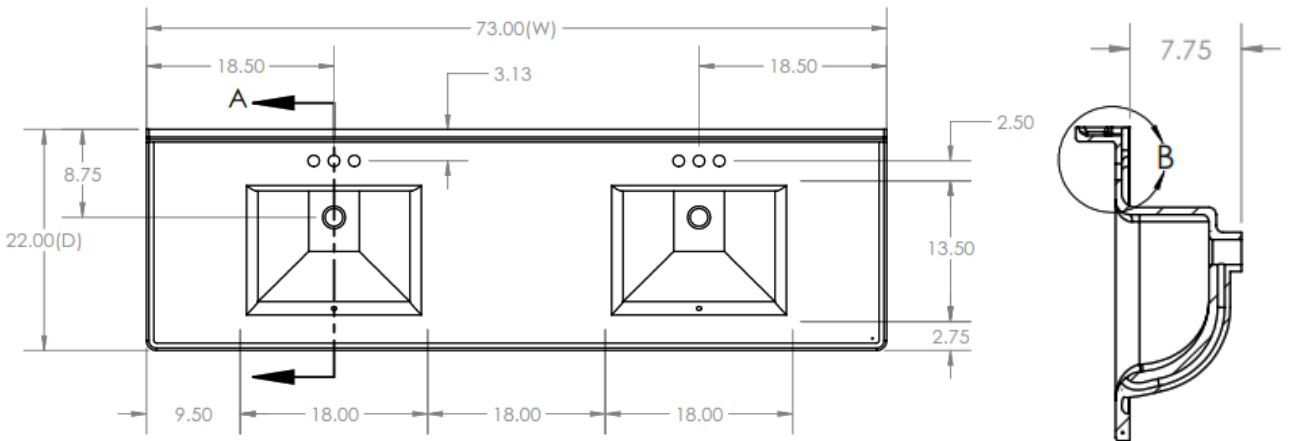

AVAILABLE COLORS

SOLID WHITE

AVAILABLE SIZES

22" x 25"

22" x 37" Right

22" x 49"

22" x 61" Double Bowl

22" x 31"

22" x 37" Left

22" x 55"

● 22" x 73" Double Bowl

22" x 37"

22" x 43"

22" x 61" Single Bowl

Specifications

Collection Name	Camila 22"	Bowl shape	Square
Material	Cultured Marble or Cultured Granite	Bowl Depth	7"
Top thickness	3/4"	Includes Overflow	Yes
Edge Profile	NA	Depth (inches)	22"
Colors	All available	Width (inches)	25" to 37"
Finish	Gloss or Matte	Integral Backsplash	Yes
Faucet mount type	4" Center set	Accessories Adaptors	1 or 3
Number of bowls	1 or 2		

IAPMO Tolerances

Inner plate thickness	18 to 22 mm
Bowl thickness	More than 6 mm
Side difference	Less than 1/8"
Warping	Less than 3 mm