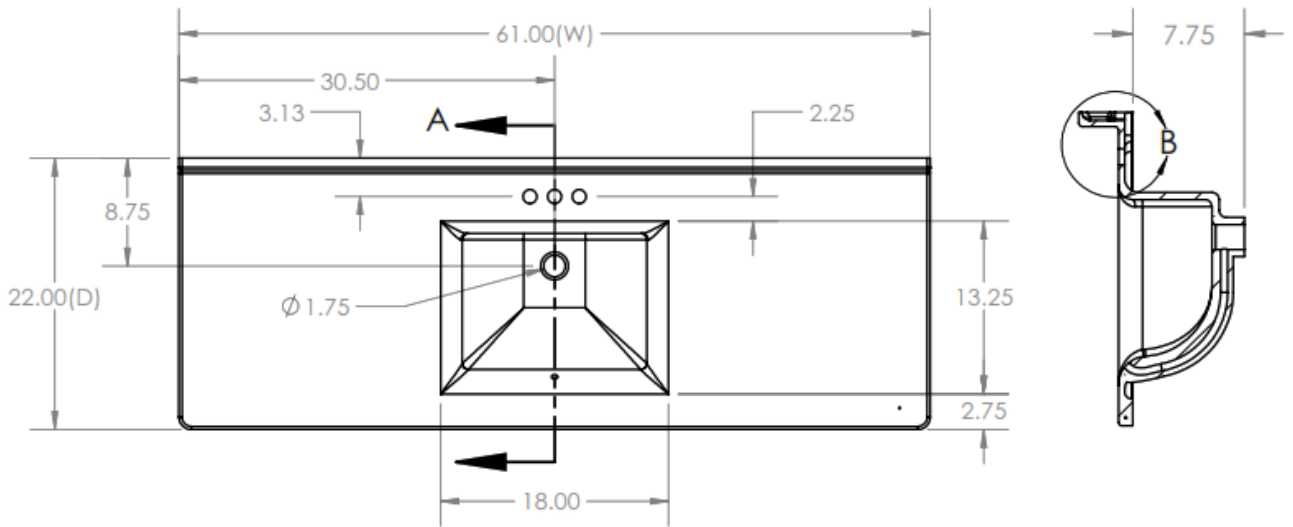

AVAILABLE COLORS

SOLID WHITE

AVAILABLE SIZES

22' x 25"

22' x 37" Right

22' x 49"

22" x 61" Double Bowl

22' x 31"

22' x 37" Left

22' x 55"

22" x 73" Double Bowl

22' x 37"

22' x 43"

● 22' x 61" Single Bowl

Specifications

Collection Name	Camila 22"	Bowl shape	Square
Material	Cultured Marble or Cultured Granite	Bowl Depth	7"
Top thickness	3/4"	Includes Overflow	Yes
Edge Profile	NA	Depth (inches)	22"
Colors	All available	Width (inches)	25" to 37"
Finish	Gloss or Matte	Integral Backsplash	Yes
Faucet mount type	4" Center set	Accessories Adaptors	1 or 3
Number of bowls	1 or 2		

IAPMO Tolerances

Inner plate thickness	18 to 22 mm
Bowl thickness	More than 6 mm
Side difference	Less than 1/8"
Warping	Less than 3 mm