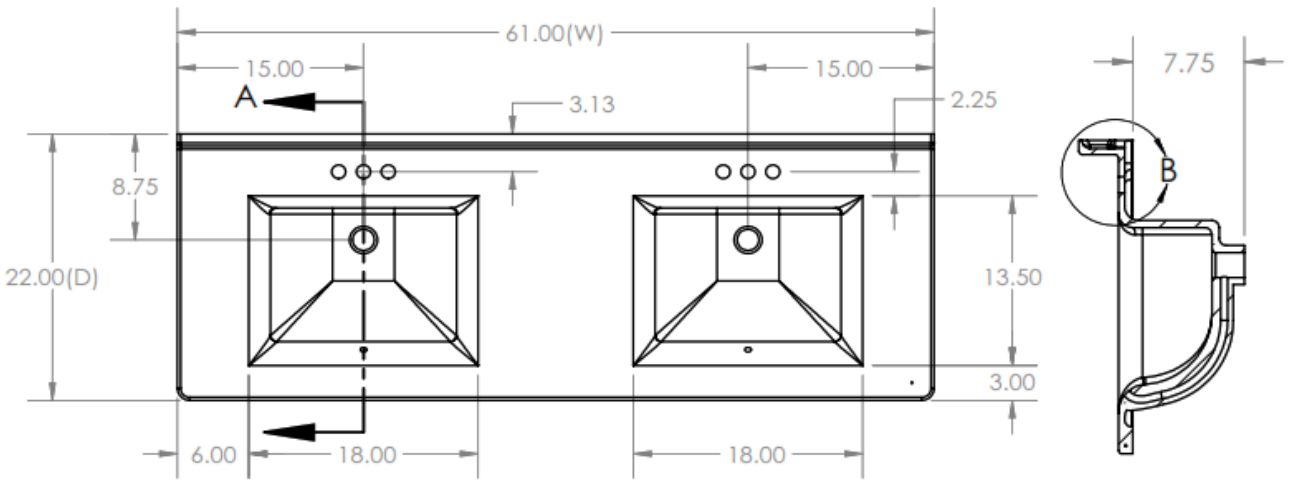

AVAILABLE COLORS

SOLID WHITE

AVAILABLE SIZES

22" x 25"

22" x 37" Right

22" x 49"

● 22" x 61" Double Bowl

22" x 31"

22" x 37" Left

22" x 55"

22" x 73" Double Bowl

22" x 37"

22" x 43"

22" x 61" **Single Bowl**

Specifications

Collection Name	Camila 22"
Material	Cultured Marble or Cultured Granite
Top thickness	3/4"
Edge Profile	NA
Colors	All available
Finish	Gloss or Matte
Faucet mount type	4" Center set
Number of bowls	1 or 2

Bowl shape	Square
Bowl Depth	7"
Includes Overflow	Yes
Depth (inches)	22"
Width (inches)	25" to 37"
Integral Backsplash	Yes
Accessories Adaptors	1 or 3

IAPMO Tolerances

Inner plate thickness	18 to 22 mm
Bowl thickness	More than 6 mm
Side difference	Less than 1/8"
Warping	Less than 3 mm