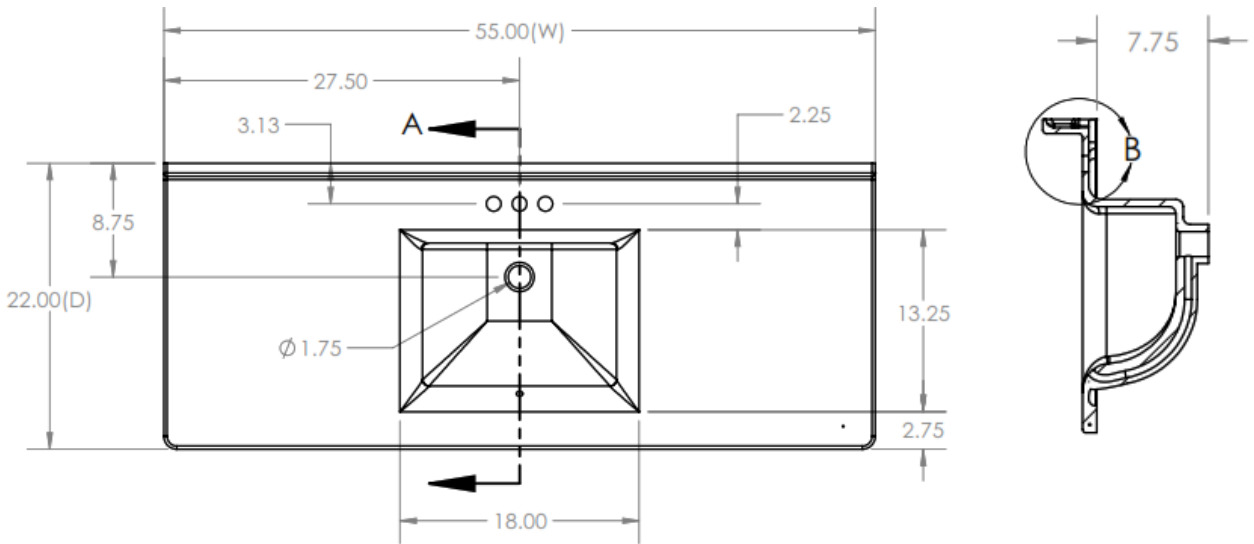

CABINETS TO GO

CAMILA

Vanity Top Series

AVAILABLE COLORS

SOLID WHITE

AVAILABLE SIZES

22" x 25"

22" x 37" Right

22" x 49"

22" x 61" Double Bowl

22" x 31"

22" x 37" Left

● 22" x 55"

22" x 73" Double Bowl

22" x 37"

22" x 43"

22" x 61" Single Bowl

Specifications

Collection Name	Camila 22"	Bowl shape	Square
Material	Cultured Marble or Cultured Granite	Bowl Depth	7"
Top thickness	3/4"	Includes Overflow	Yes
Edge Profile	NA	Depth (inches)	22"
Colors	All available	Width (inches)	25" to 37"
Finish	Gloss or Matte	Integral Backsplash	Yes
Faucet mount type	4" Center set	Accessories Adaptors	1 or 3
Number of bowls	1 or 2		

IAPMO Tolerances

Inner plate thickness	18 to 22 mm
Bowl thickness	More than 6 mm
Side difference	Less than 1/8"
Warping	Less than 3 mm