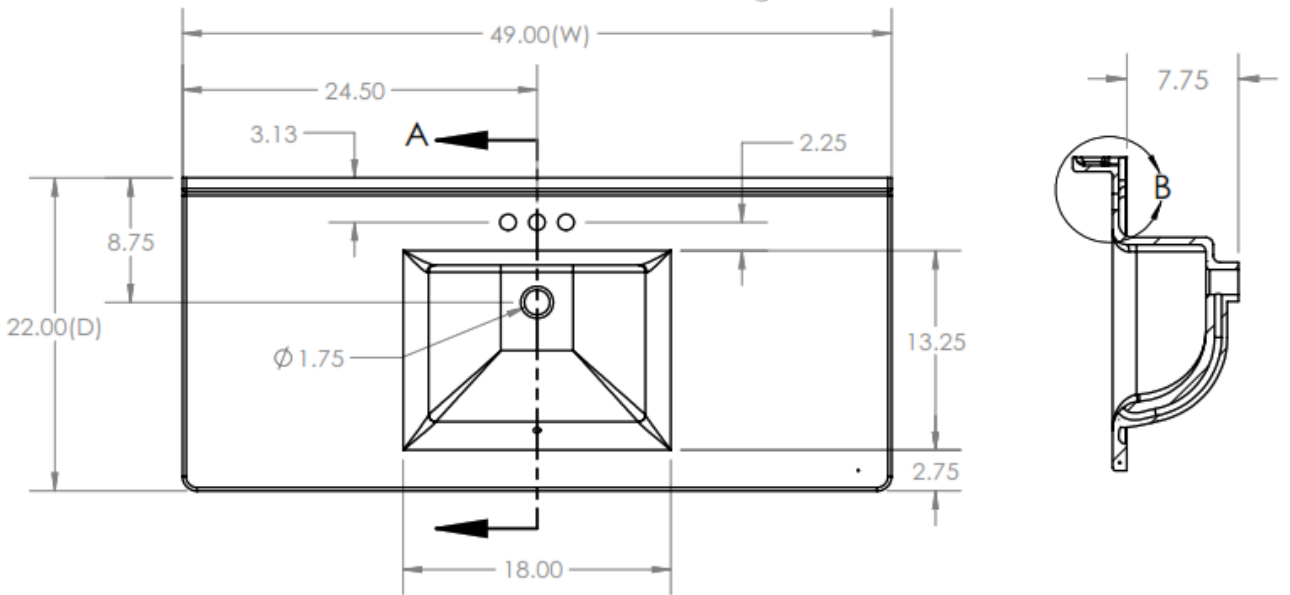

CABINETS TO GO

CAMILA

Vanity Top Series

AVAILABLE COLORS

SOLID WHITE

AVAILABLE SIZES

22' x 25"

22' x 37" Right  22' x 49"

22" x 61" Double Bowl

22' x 31"

22' x 37" Left 22' x 55"

22" x 73" Double Bowl

22' x 37"

22' x 43" 22' x 61" Single Bowl

Specifications

Collection Name	Camila 22"	Bowl shape	Square
Material	Cultured Marble or Cultured Granite	Bowl Depth	7"
Top thickness	3/4"	Includes Overflow	Yes
Edge Profile	NA	Depth (inches)	22"
Colors	All available	Width (inches)	25" to 37"
Finish	Gloss or Matte	Integral Backsplash	Yes
Faucet mount type	4" Center set	Accessories Adaptors	1 or 3
Number of bowls	1 or 2		

IAPMO Tolerances

Inner plate thickness	18 to 22 mm
Bowl thickness	More than 6 mm
Side difference	Less than 1/8"
Warping	Less than 3 mm