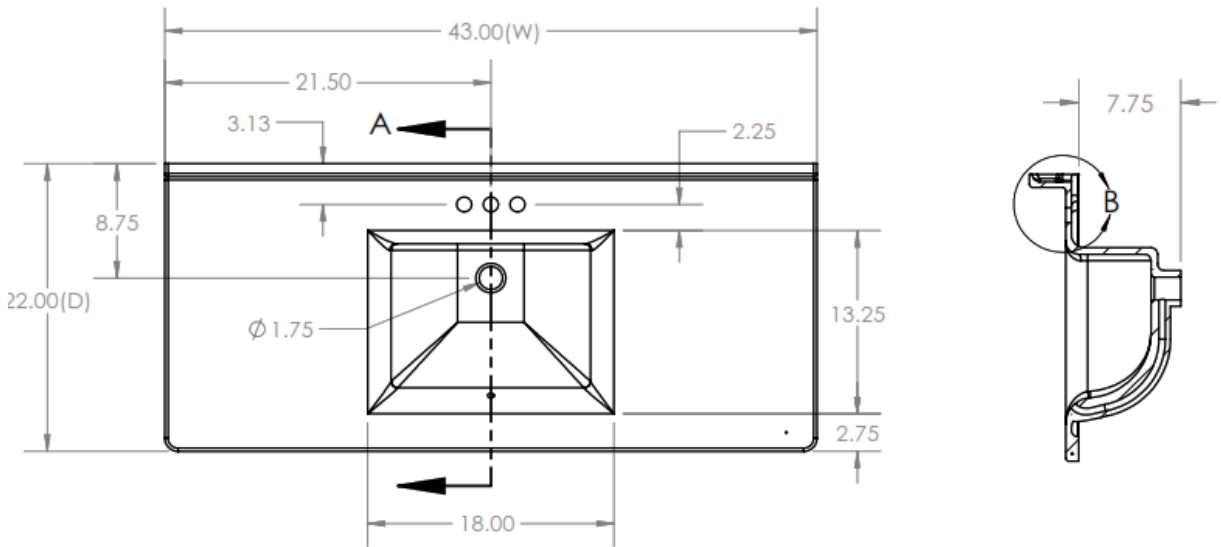

CABINETS TO GO

CAMILA

Vanity Top Series

AVAILABLE COLORS

SOLID WHITE

AVAILABLE SIZES

22' x 25"

22' x 37" Right

22' x 49"

22" x 61" Double Bowl

22' x 31"

22' x 37" Left

22' x 55"

22" x 73" Double Bowl

22' x 37"

● 22' x 43"

22' x 61" Single Bowl

Specifications

Collection Name	Camila 22"	Bowl shape	Square
Material	Cultured Marble or Cultured Granite	Bowl Depth	7"
Top thickness	3/4"	Includes Overflow	Yes
Edge Profile	NA	Depth (inches)	22"
Colors	All available	Width (inches)	25" to 37"
Finish	Gloss or Matte	Integral Backsplash	Yes
Faucet mount type	4" Center set	Accessories Adaptors	1 or 3
Number of bowls	1 or 2		

IAPMO Tolerances

Inner plate thickness	18 to 22 mm
Bowl thickness	More than 6 mm
Side difference	Less than 1/8"
Warping	Less than 3 mm