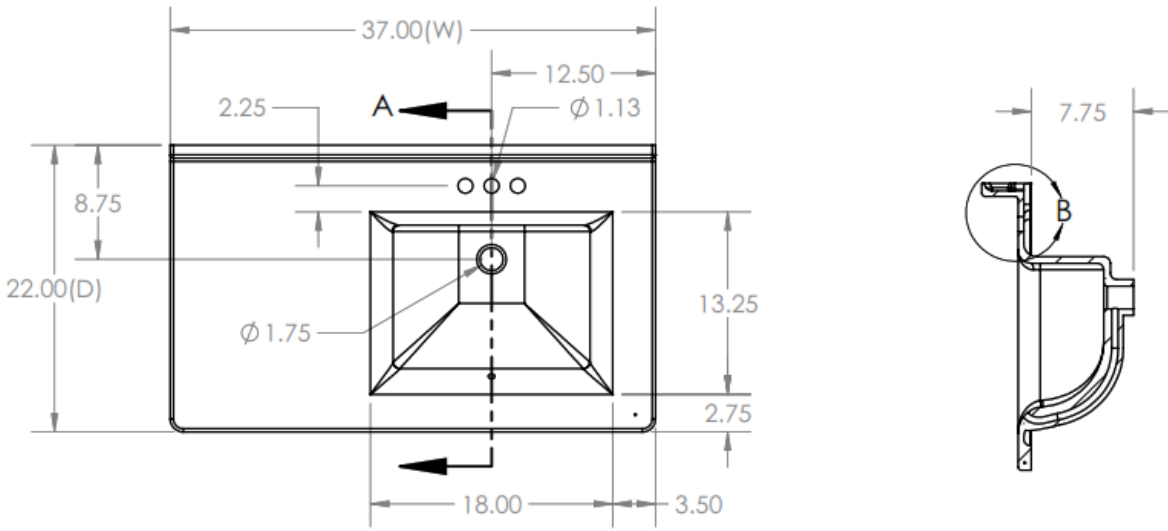

CABINETS TO GO

CAMILA

Vanity Top Series

AVAILABLE COLORS

SOLID WHITE

AVAILABLE SIZES

22' x 25"

● 22' x 37" Right

22' x 49"

22" x 61" Double Bowl

22' x 31"

22' x 37" Left

22' x 55"

22" x 73" Double Bowl

22' x 37"

22' x 43"

22' x 61" Single Bowl

Specifications

Collection Name	Camila 22"	Bowl shape	Square
Material	Cultured Marble or Cultured Granite	Bowl Depth	7"
Top thickness	3/4"	Includes Overflow	Yes
Edge Profile	NA	Depth (inches)	22"
Colors	All available	Width (inches)	25" to 37"
Finish	Gloss or Matte	Integral Backsplash	Yes
Faucet mount type	4" Center set	Accessories Adaptors	1 or 3
Number of bowls	1 or 2		

IAPMO Tolerances

Inner plate thickness	18 to 22 mm
Bowl thickness	More than 6 mm
Side difference	Less than 1/8"
Warping	Less than 3 mm