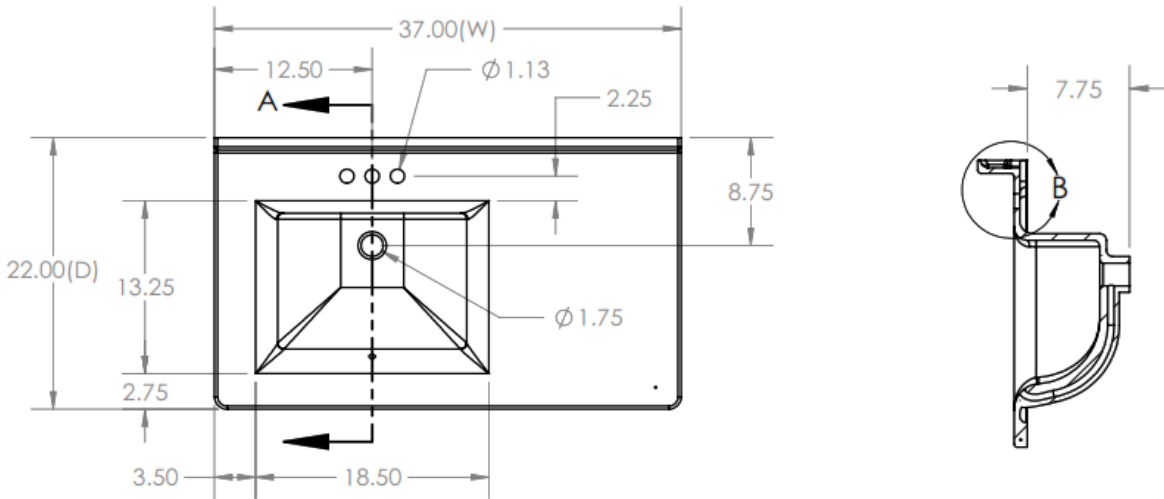

AVAILABLE COLORS

SOLID WHITE

AVAILABLE SIZES

22' x 25"

22' x 37" Right

22' x 49"

22" x 61" Double Bowl

22' x 31"

● 22' x 37" Left

22' x 55"

22" x 73" Double Bowl

22' x 37"

22' x 43"

22' x 61" Single Bowl

Specifications

Collection Name	Camila 22"	Bowl shape	Square
Material	Cultured Marble or Cultured Granite	Bowl Depth	7"
Top thickness	3/4"	Includes Overflow	Yes
Edge Profile	NA	Depth (inches)	22"
Colors	All available	Width (inches)	25" to 37"
Finish	Gloss or Matte	Integral Backsplash	Yes
Faucet mount type	4" Center set	Accessories Adaptors	1 or 3
Number of bowls	1 or 2		

IAPMO Tolerances

Inner plate thickness	18 to 22 mm
Bowl thickness	More than 6 mm
Side difference	Less than 1/8"
Warping	Less than 3 mm