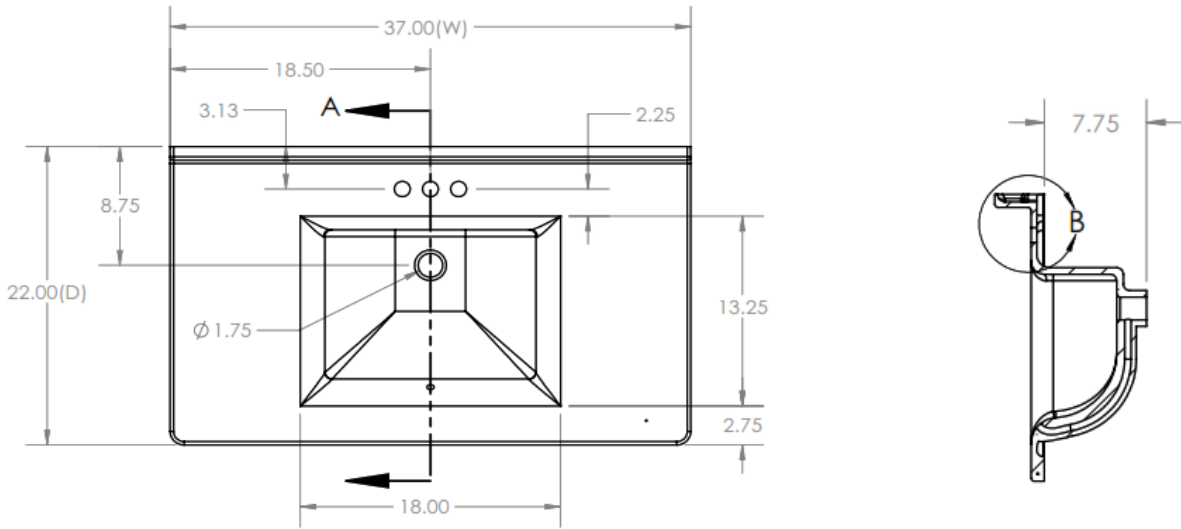

CABINETS TO GO

CAMILA

Vanity Top Series

AVAILABLE COLORS

SOLID WHITE

AVAILABLE SIZES

22' x 25"

22' x 37" Right

22' x 49"

22" x 61" Double Bowl

22' x 31"

22' x 37" Left

22' x 55"

22" x 73" Double Bowl

● 22' x 37"

22' x 43"

22' x 61" Single Bowl

Specifications

Collection Name	Camila 22"	Bowl shape	Square
Material	Cultured Marble or Cultured Granite	Bowl Depth	7"
Top thickness	3/4"	Includes Overflow	Yes
Edge Profile	NA	Depth (inches)	22"
Colors	All available	Width (inches)	25" to 37"
Finish	Gloss or Matte	Integral Backsplash	Yes
Faucet mount type	4" Center set	Accessories Adaptors	1 or 3
Number of bowls	1 or 2		

IAPMO Tolerances

Inner plate thickness	18 to 22 mm
Bowl thickness	More than 6 mm
Side difference	Less than 1/8"
Warping	Less than 3 mm