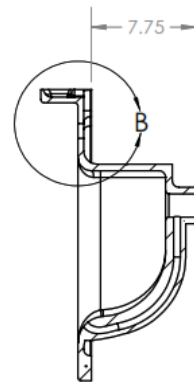

SECTION A-A