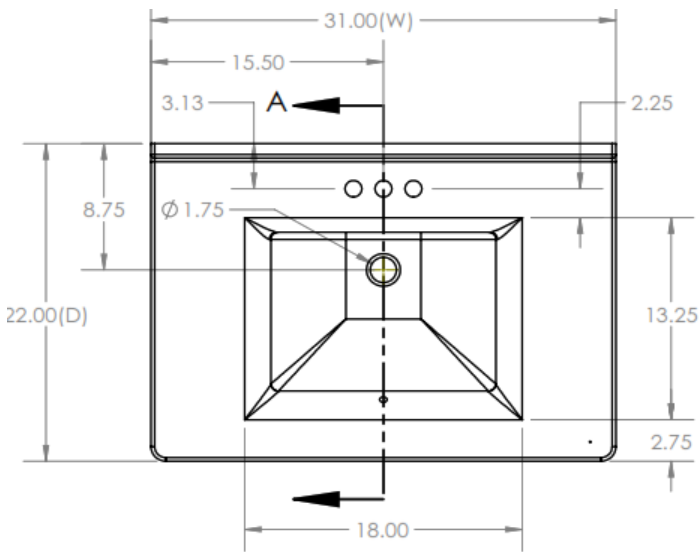

SECTION A-A

AVAILABLE COLORS

SOLID WHITE

AVAILABLE SIZES

22' x 25'

22' x 37' Right

22' x 49'

22" x 61" Double Bowl

● 22' x 31'

22' x 37' Left

22' x 55'

22" x 73" Double Bowl

22' x 37'

22' x 43'

22' x 61" Single Bowl

Specifications

Collection Name	Camila 22"	Bowl shape	Square
Material	Cultured Marble or Cultured Granite	Bowl Depth	7"
Top thickness	3/4"	Includes Overflow	Yes
Edge Profile	NA	Depth (inches)	22"
Colors	All available	Width (inches)	25" to 37"
Finish	Gloss or Matte	Integral Backsplash	Yes
Faucet mount type	4" Center set	Accessories Adaptors	1 or 3
Number of bowls	1 or 2		

IAPMO Tolerances

Inner plate thickness	18 to 22 mm
Bowl thickness	More than 6 mm
Side difference	Less than 1/8"
Warping	Less than 3 mm