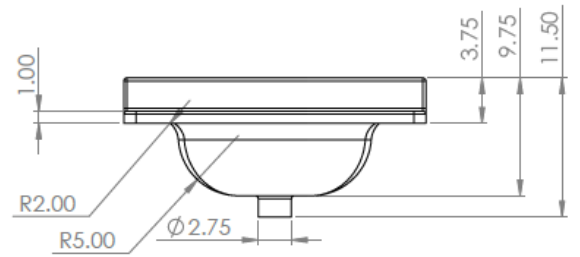

CABINETS TO GO

CAMILA

Vanity Top Series

AVAILABLE COLORS

SOLID WHITE

AVAILABLE SIZES

- 22" x 25"**
- 22" x 37" Right**
- 22" x 49"**
- 22" x 61" Double Bowl**
- 22" x 31"**
- 22" x 37" Left**
- 22" x 55"**
- 22" x 73" Double Bowl**
- 22" x 37"**
- 22" x 43"**
- 22" x 61" Single Bowl**

Specifications

Collection Name	Camila 22"
Material	Cultured Marble or Cultured Granite
Top thickness	3/4"
Edge Profile	NA
Colors	All available
Finish	Gloss or Matte
Faucet mount type	4" Center set
Number of bowls	1 or 2

Bowl shape	Square
Bowl Depth	7"
Includes Overflow	Yes
Depth (inches)	22"
Width (inches)	25" to 37"
Integral Backsplash	Yes
Accessories Adaptors	1 or 3

IAPMO Tolerances

Inner plate thickness	18 to 22 mm
Bowl thickness	More than 6 mm
Side difference	Less than 1/8"
Warping	Less than 3 mm