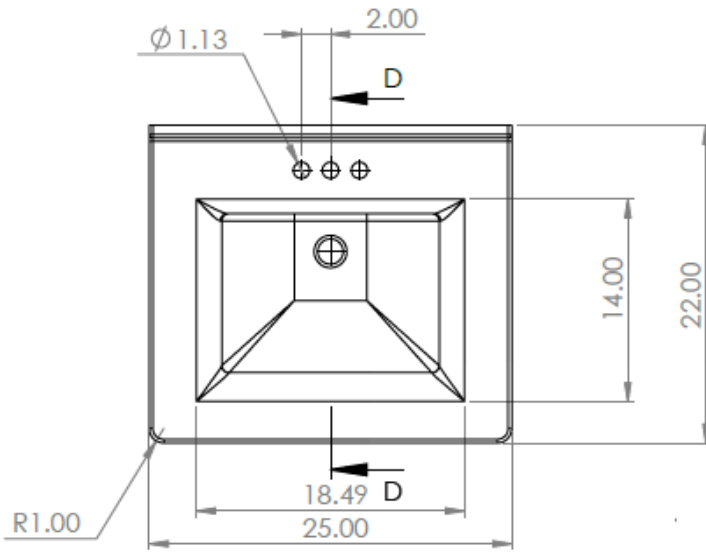

CABINETS TO GO

CAMILA

Vanity Top Series

AVAILABLE COLORS

SOLID WHITE

AVAILABLE SIZES

- 22" x 25"**
- 22" x 37" Right**
- 22" x 49"**
- 22" x 61" Double Bowl**
- 22" x 31"**
- 22" x 37" Left**
- 22" x 55"**
- 22" x 73" Double Bowl**
- 22" x 37"**
- 22" x 43"**
- 22" x 61" Single Bowl**

Specifications

Collection Name	Camila 22"
Material	Cultured Marble or Cultured Granite
Top thickness	3/4"
Edge Profile	NA
Colors	All available
Finish	Gloss or Matte
Faucet mount type	4" Center set
Number of bowls	1 or 2

Bowl shape	Square
Bowl Depth	7"
Includes Overflow	Yes
Depth (inches)	22"
Width (inches)	25" to 37"
Integral Backsplash	Yes
Accessories Adaptors	1 or 3

IAPMO Tolerances

Inner plate thickness	18 to 22 mm
Bowl thickness	More than 6 mm
Side difference	Less than 1/8"
Warping	Less than 3 mm