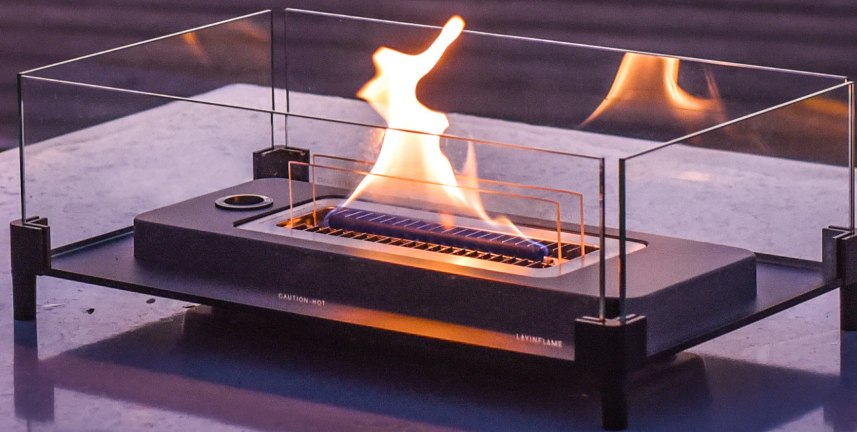

LOVINFLAME

Outdoor Ambient Flame

CATALOG