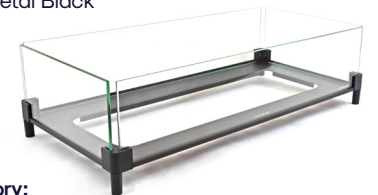

Tabletop Fire Pit

Our Tabletop Fire Pits are free-standing, so you can enjoy clean-burning flames whether indoors or outdoors. Add a modern look to your living space with our portable Tabletop Fire Pit. Use with the optional Glass Guard accessory to maintain a natural, beautiful shape of the flames.

Mountain Tabletop Fire Pit 240A

Model No.: FBTCM40200011
Material: SS 304 Stainless Steel Fuel Tank
 Fine Powder-Coated Metal Cover
Max. Fuel Capacity: 2 L/67.6 oz
Burn Time: ~4 hrs with 2L/67.6 oz
Thermal Output: 12,000 BTU
Dimensions: 20.08" x 7.48" x 3.94"
Color: Metal Black

Accessory:
Glass Guard 240 / 180 plus
Model Number: FCTWM40100011
Material: Fine Powder-Coated Metal, Glass
Dimensions: 23.43" x 11.62" x 6.50"

Pearl Ceramic Candle

The Ceramic Candles will transform the ambience with their touch of elegance and vibrant glow. The Deluxe is larger in size, enabling greater wind resistance and robust flames. Complement with the Trio Candle Stand for a cohesive decorative style.