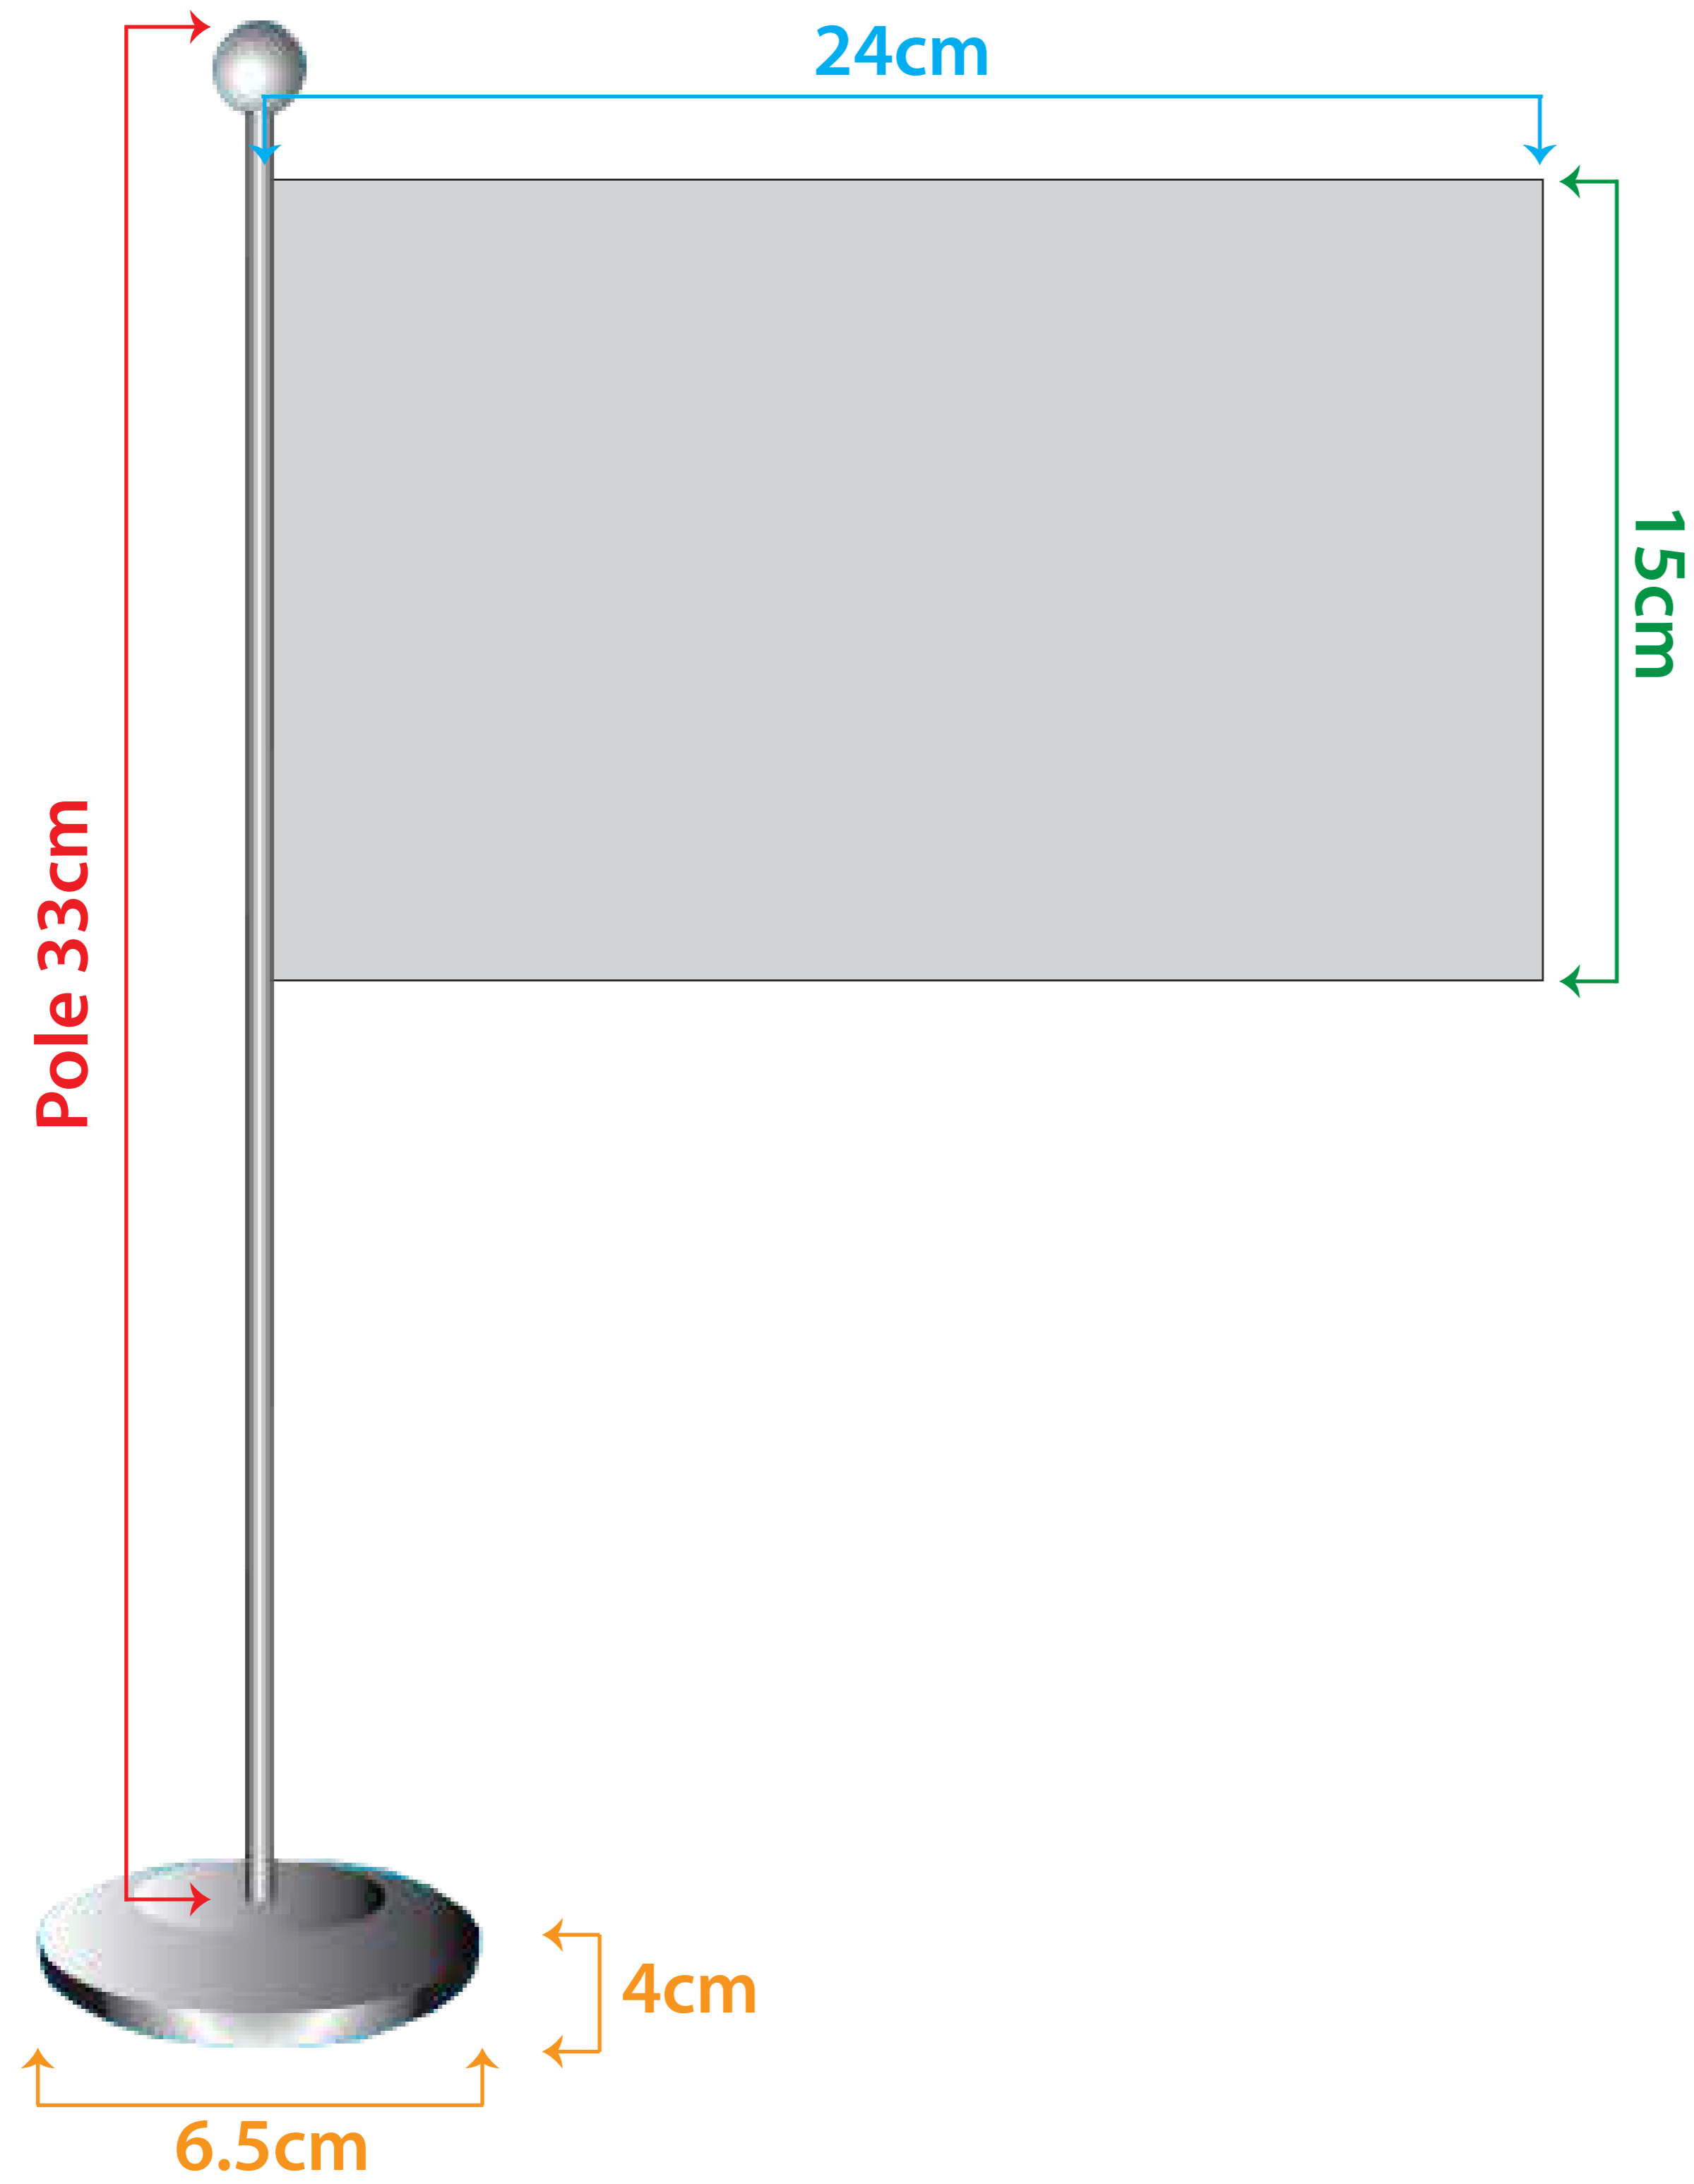

Straight Pole 33 cms

Regular

V Cut