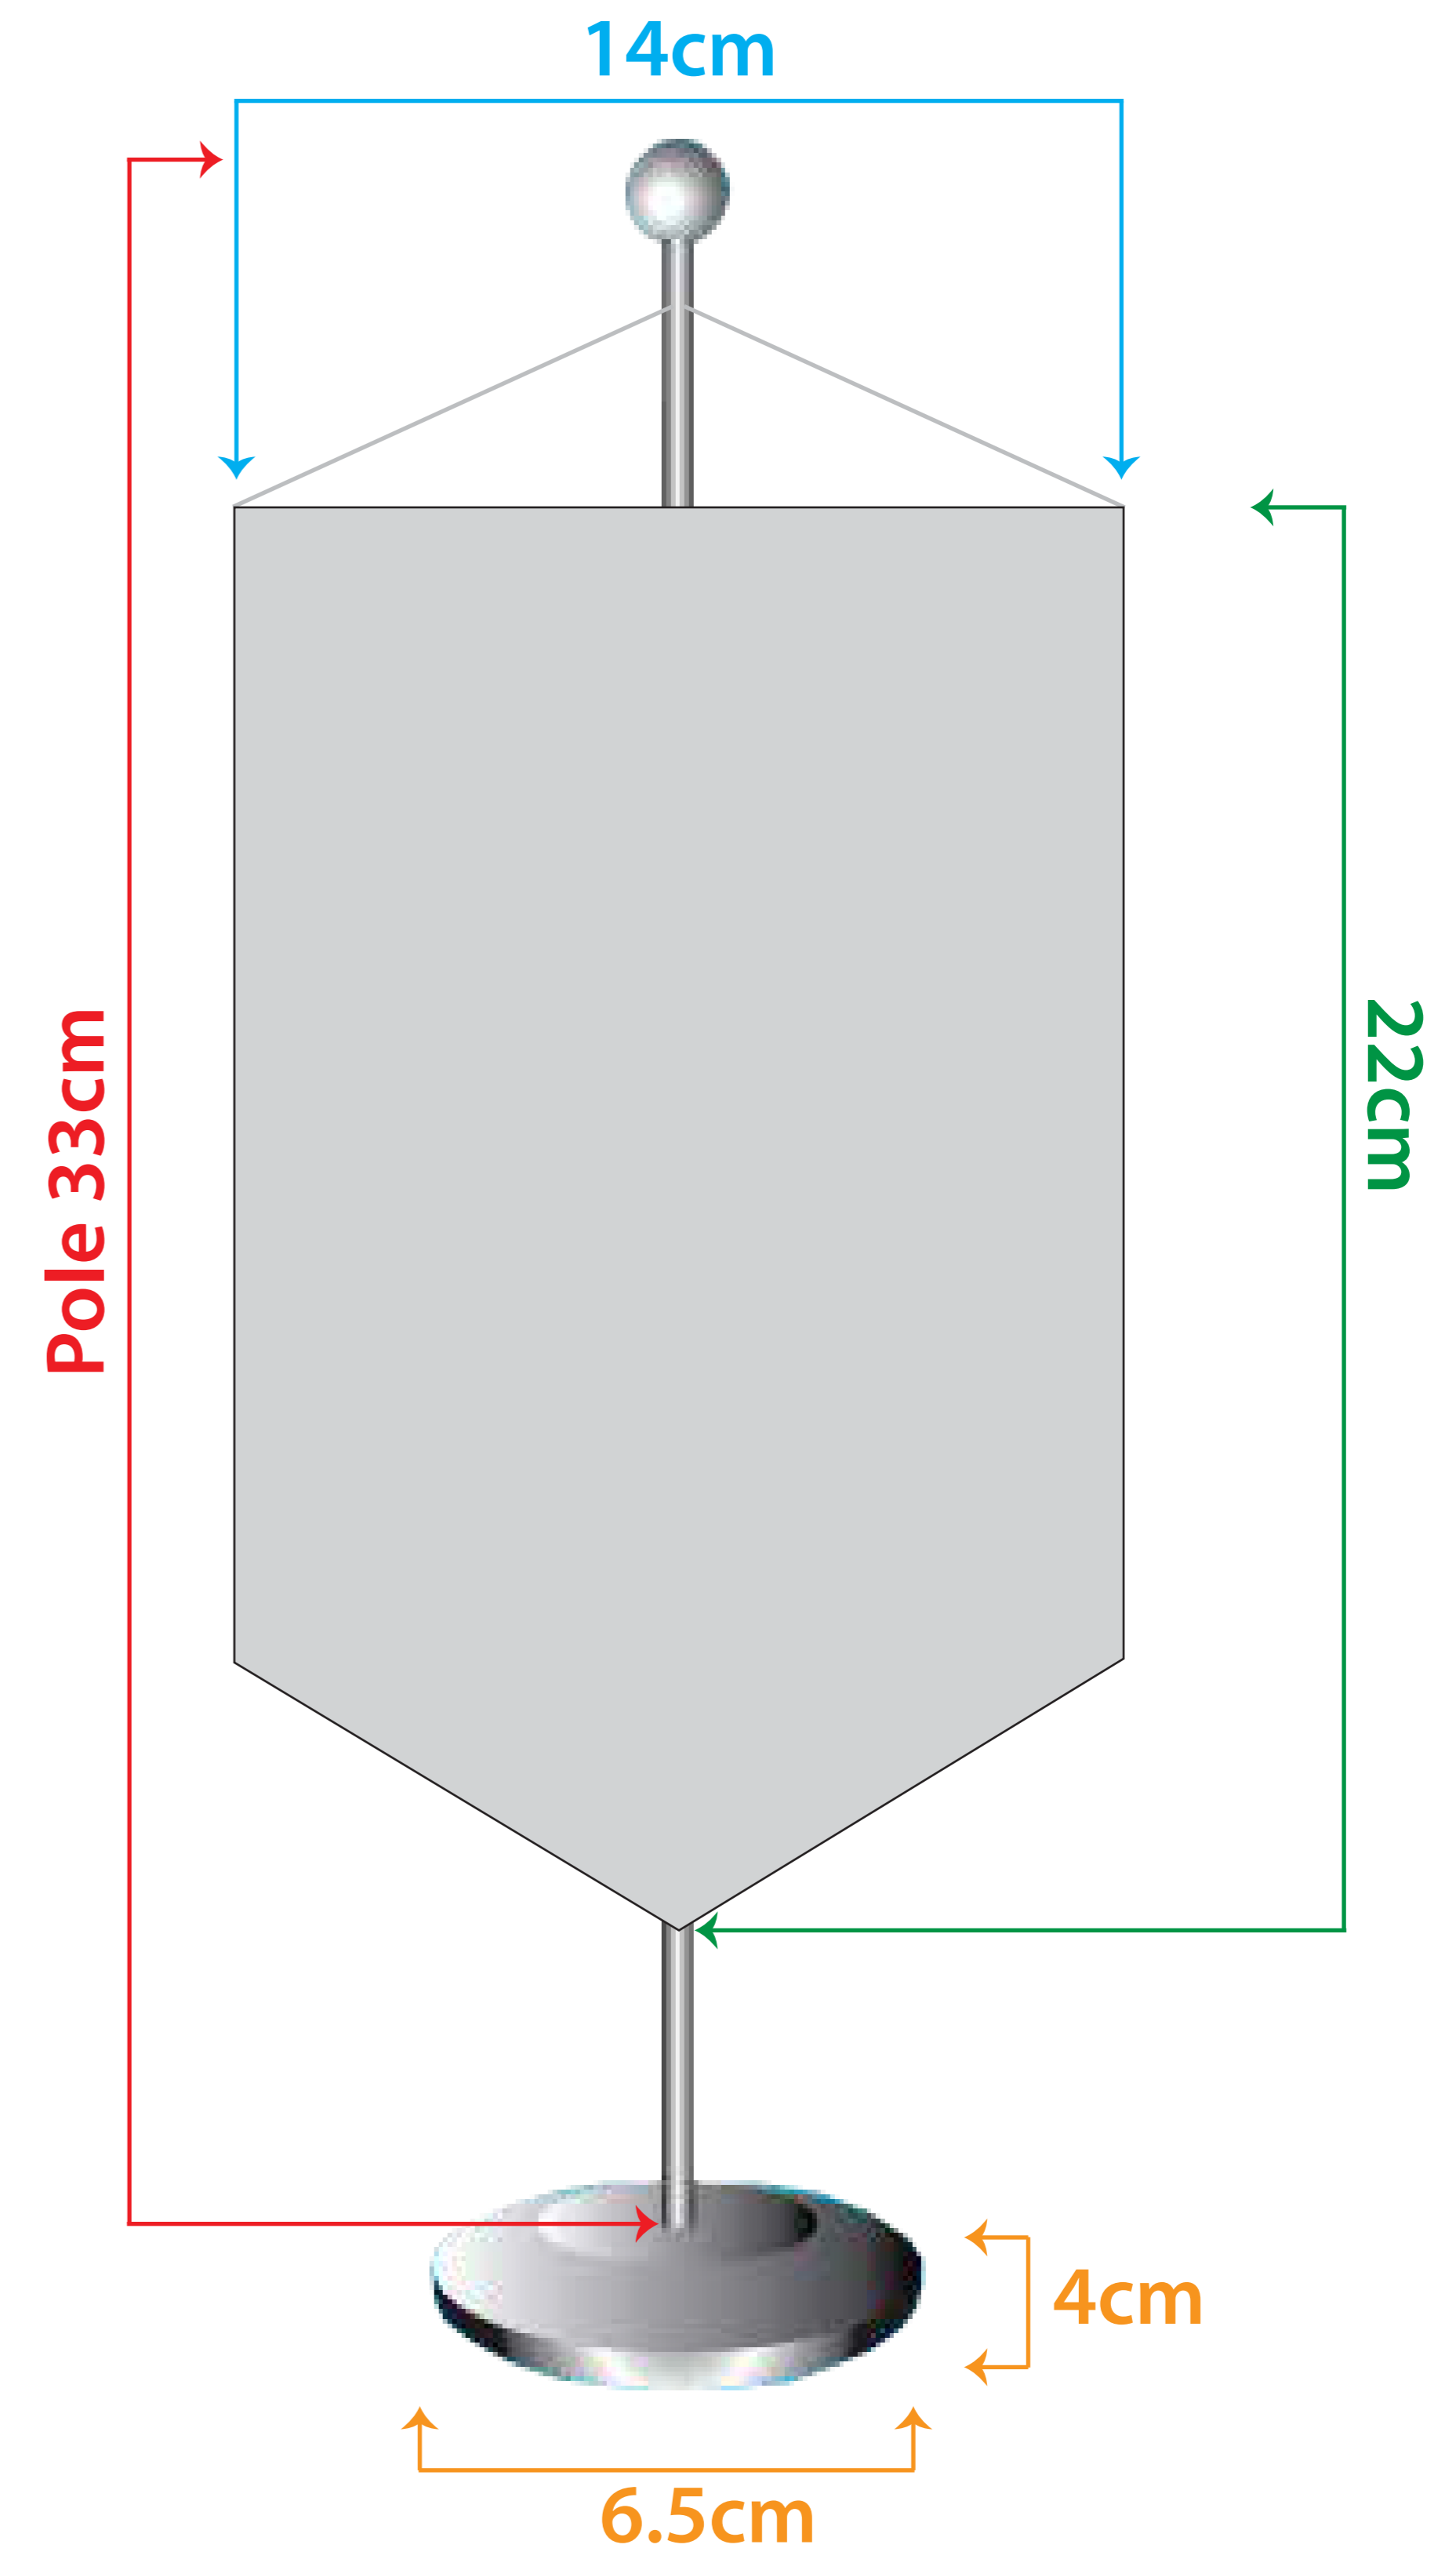

Straight Pole 33 cms

Regular

V Cut