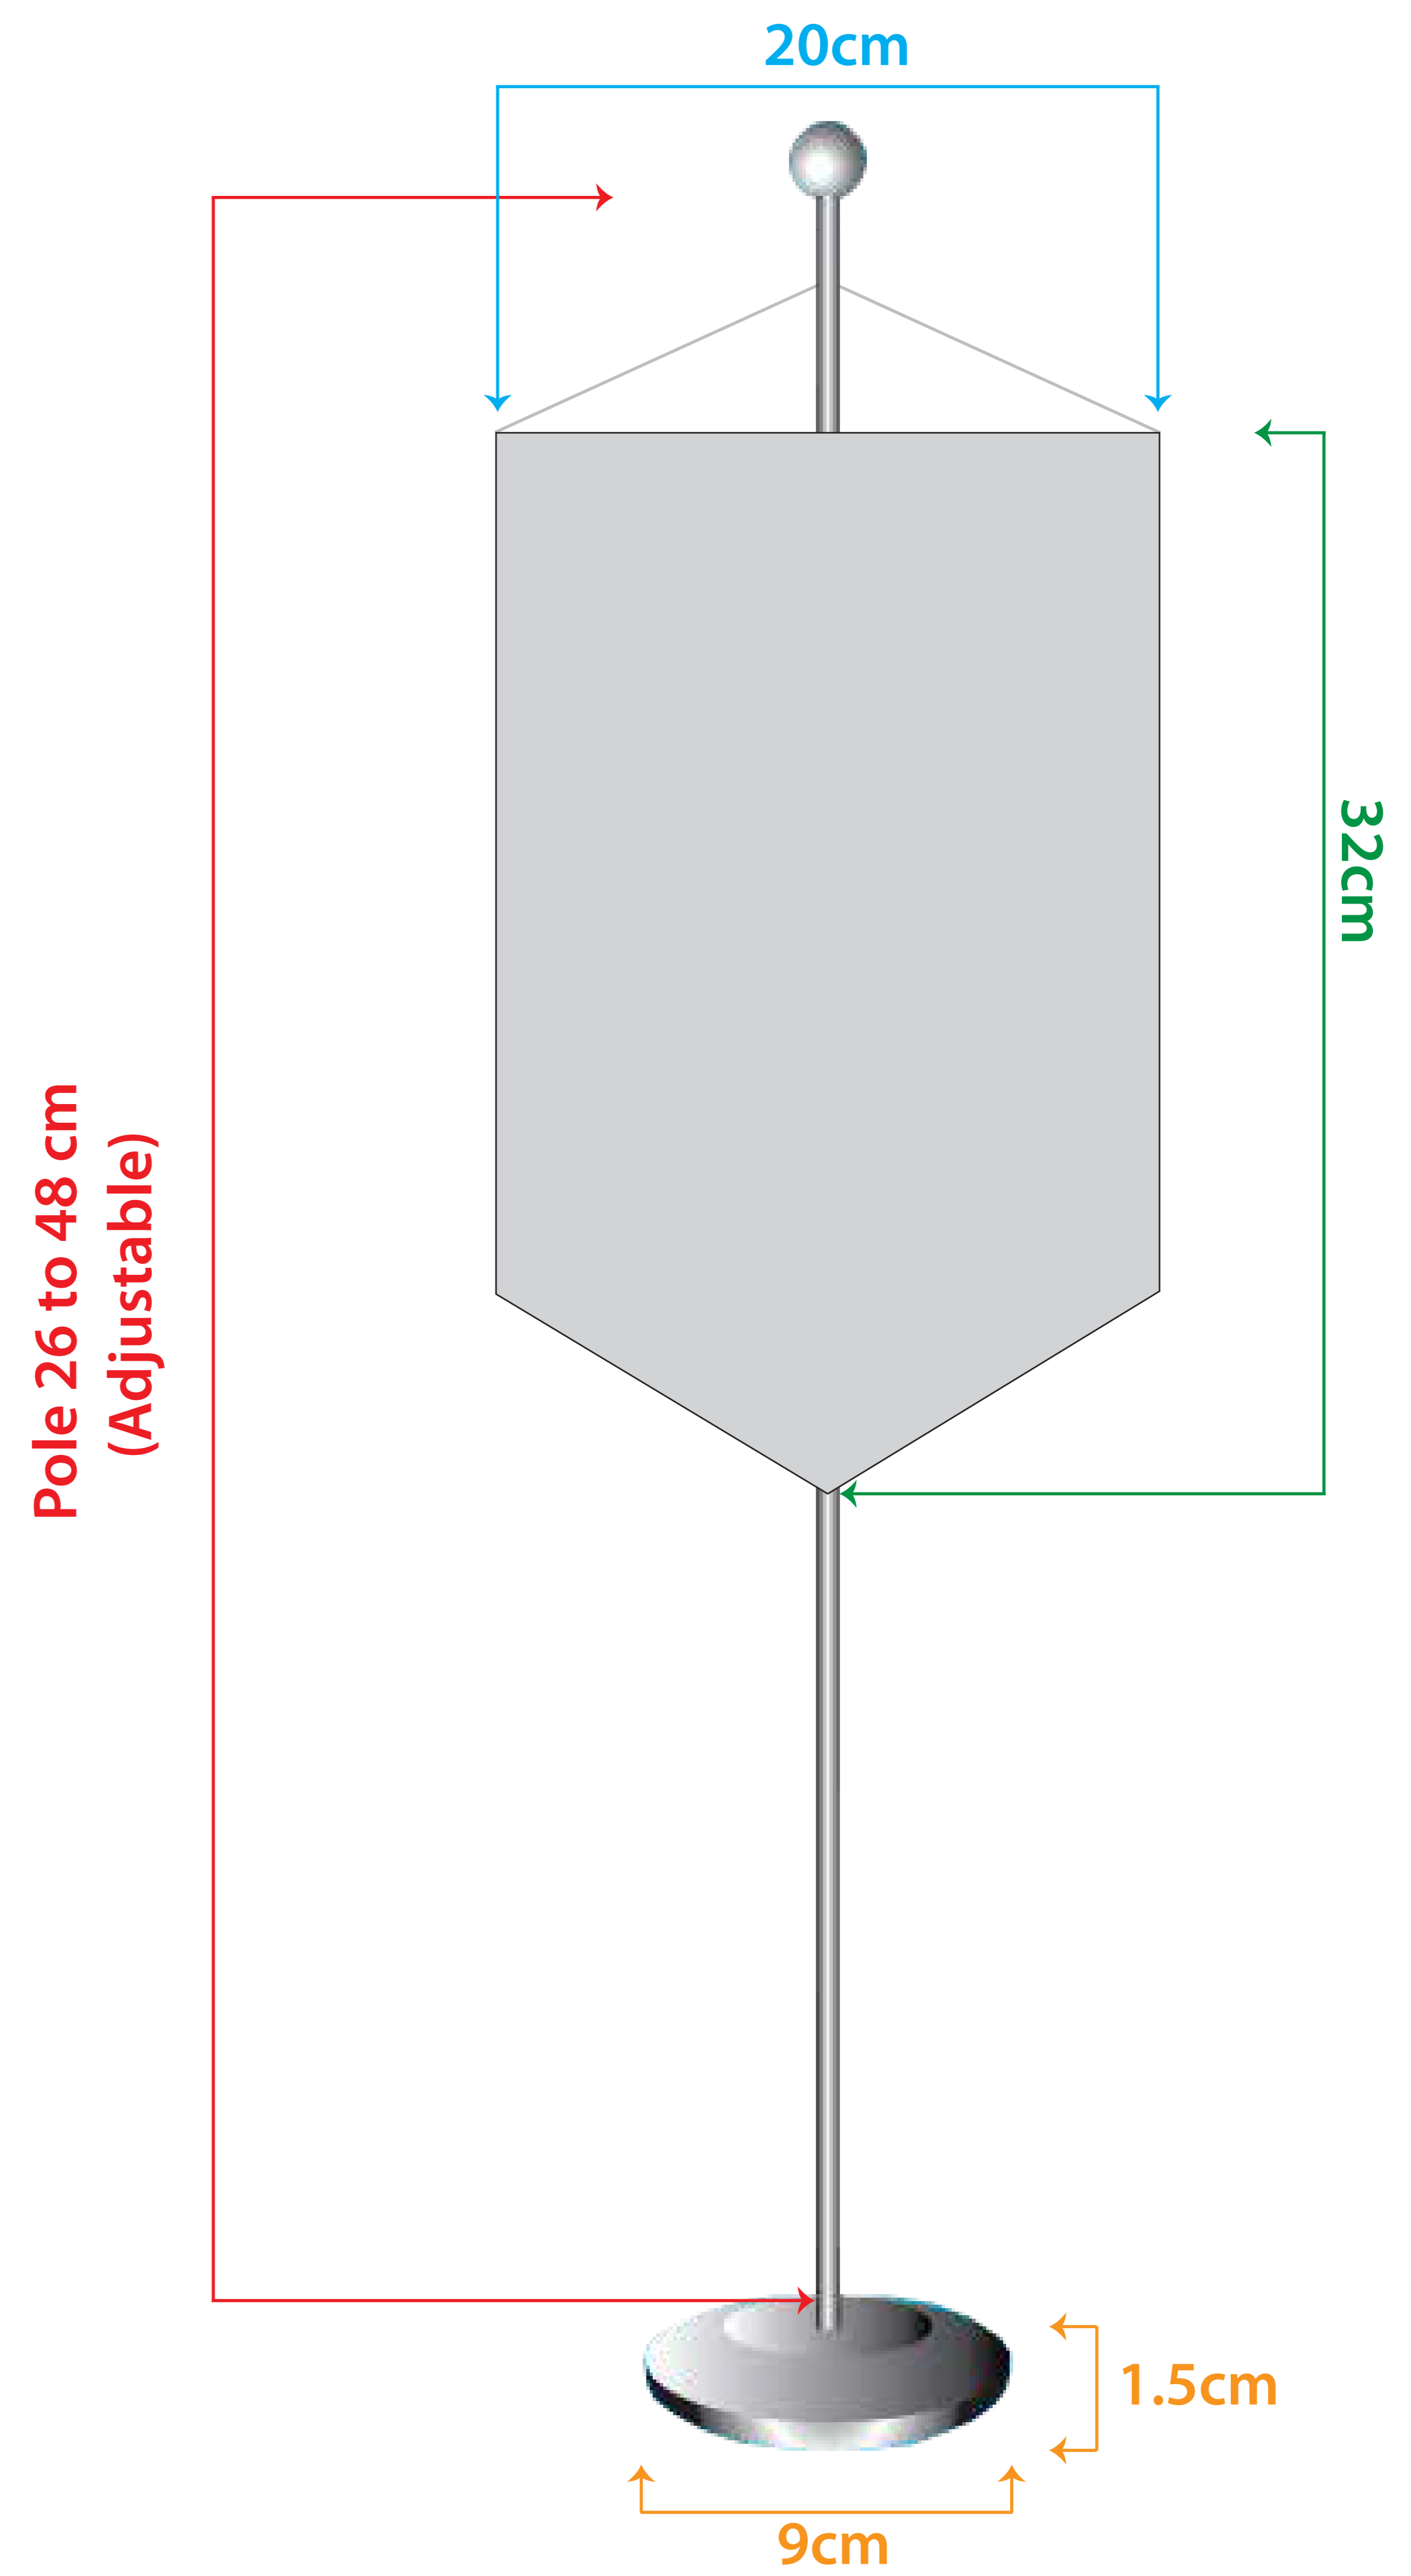

# Straight Pole 48 cms

**Regular**

**V Cut**