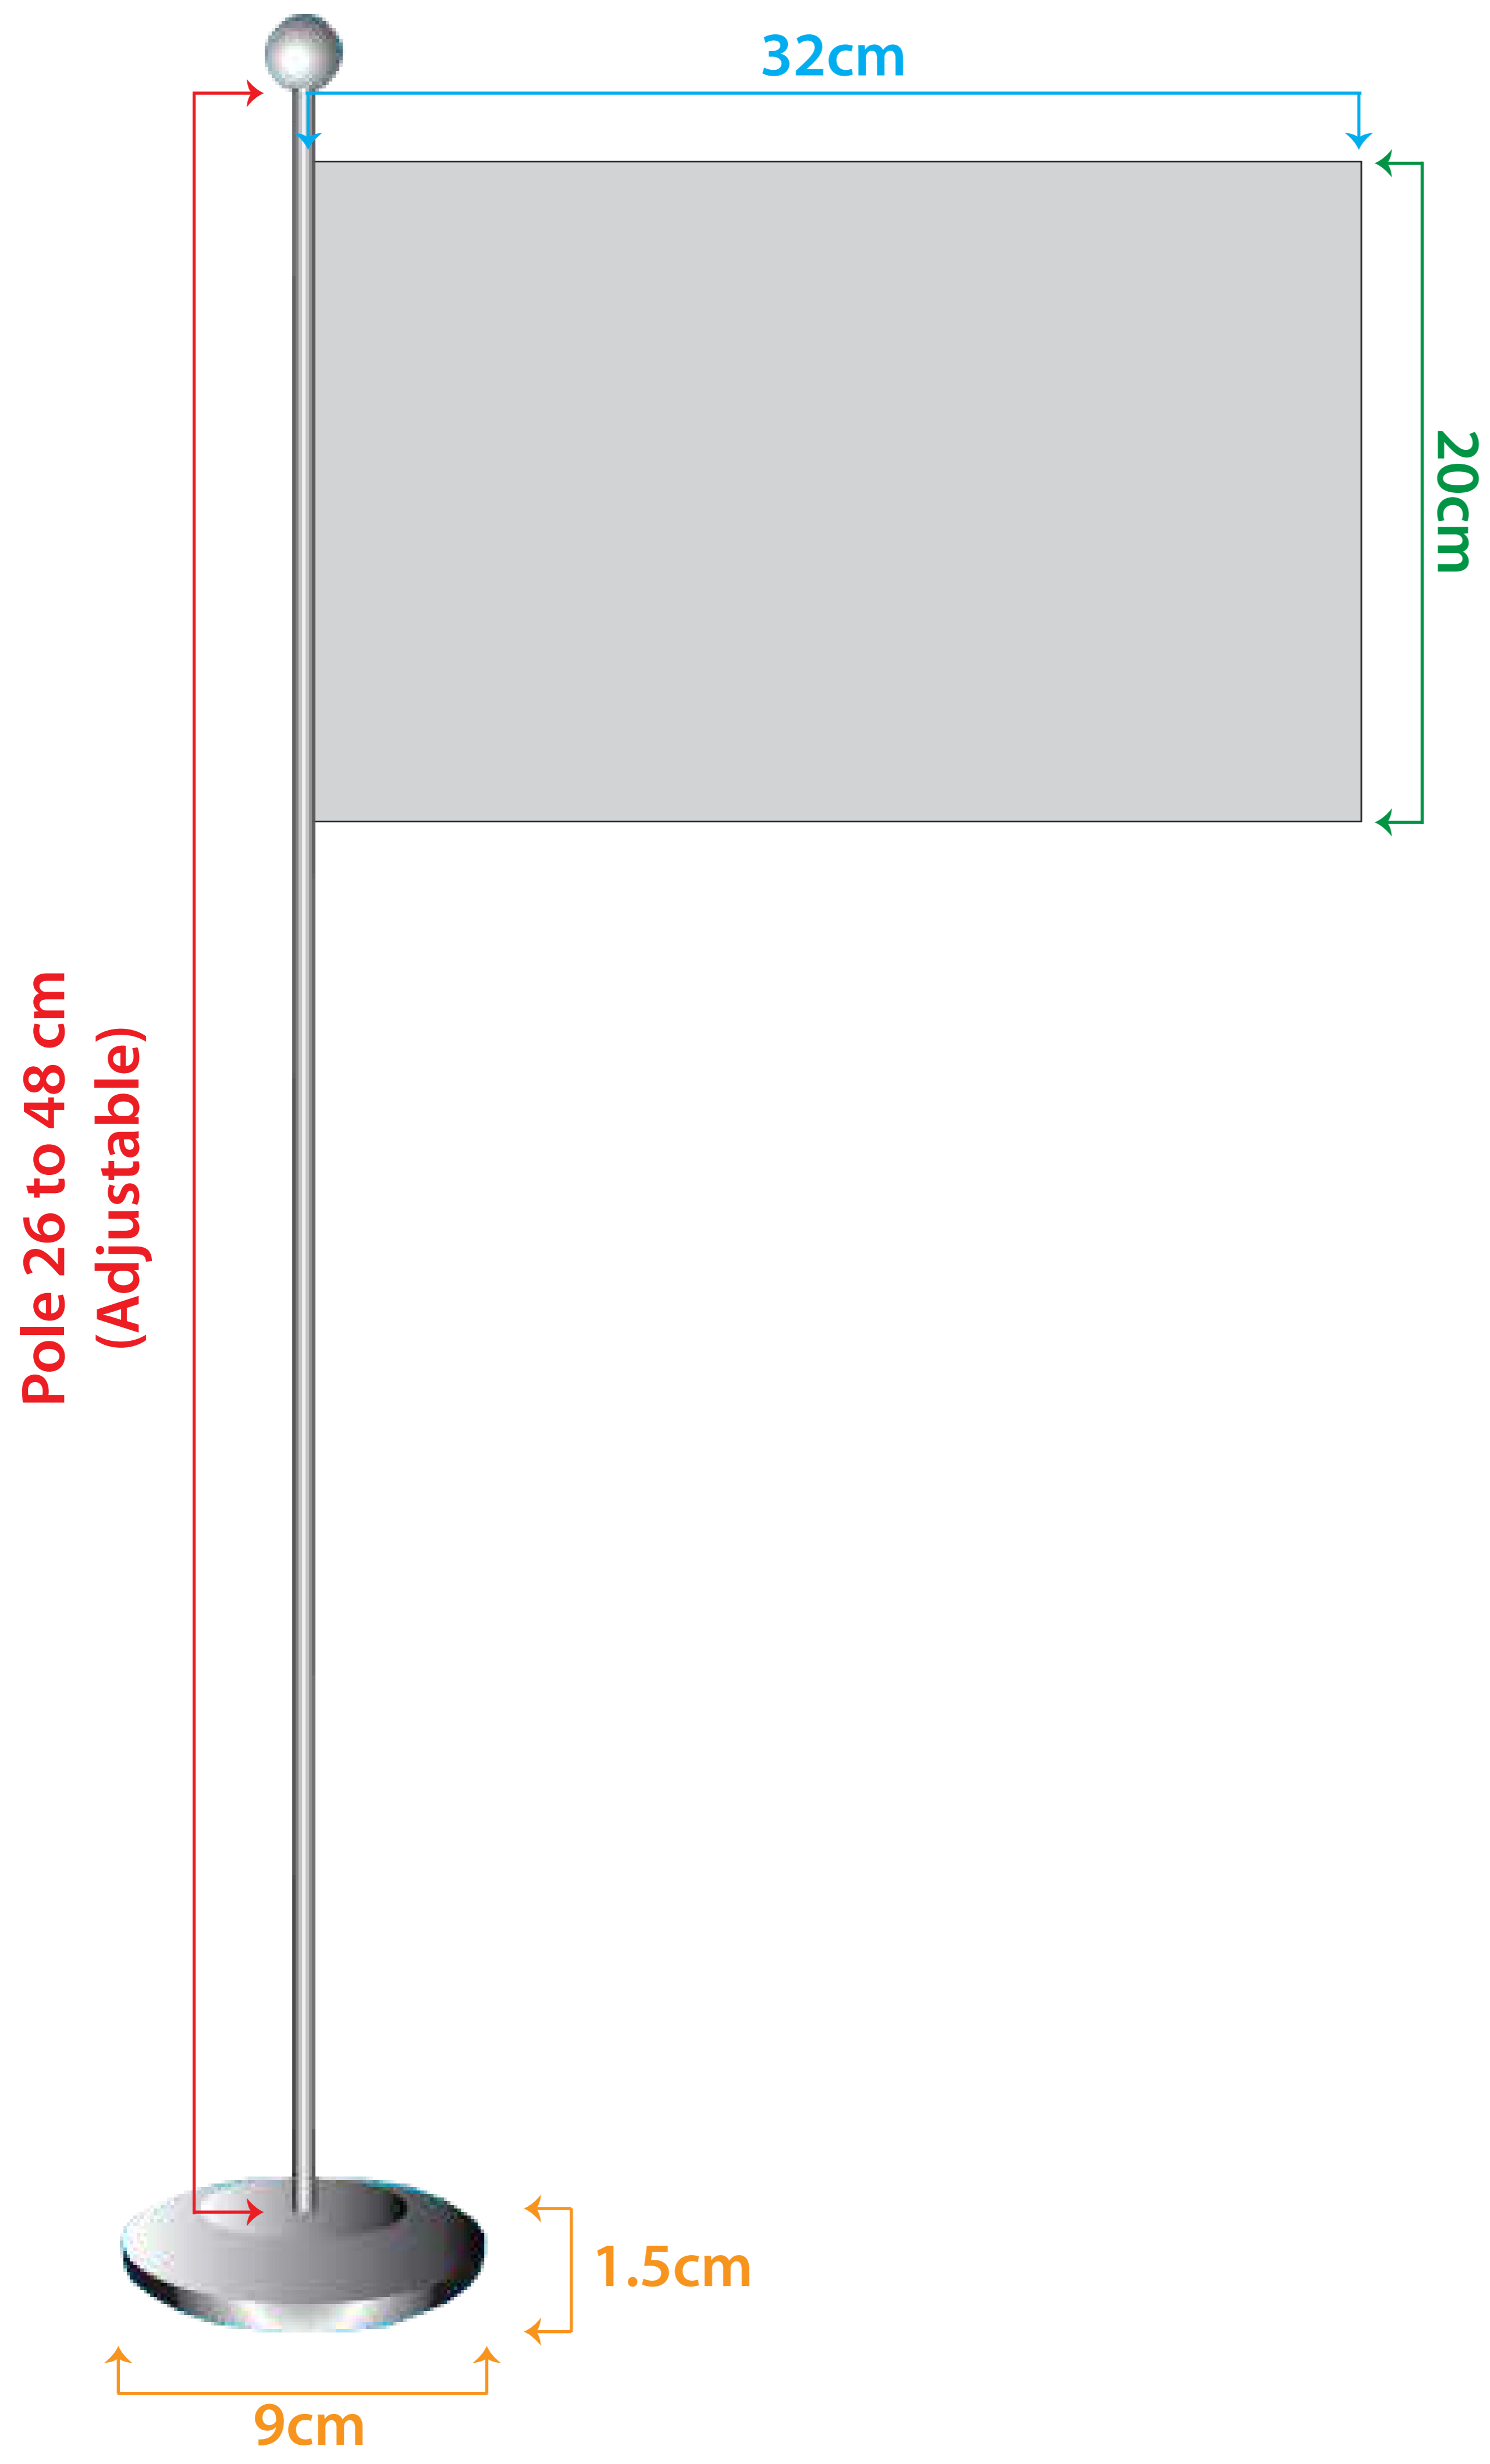

# Straight Pole 48 cms

**Regular**

**V Cut**