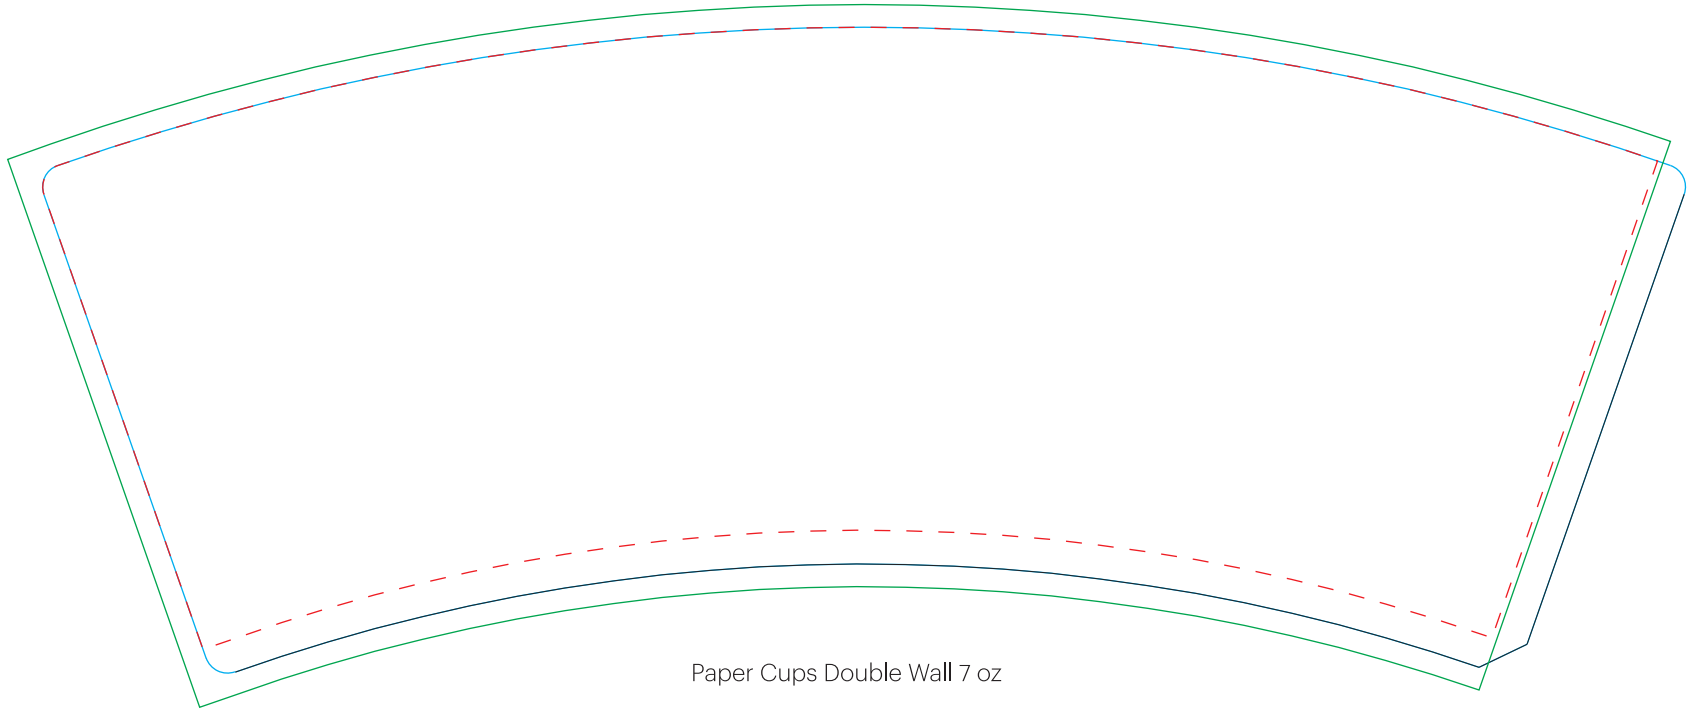

www.maxprint.ae

Paper Cups Double Wall 7 oz