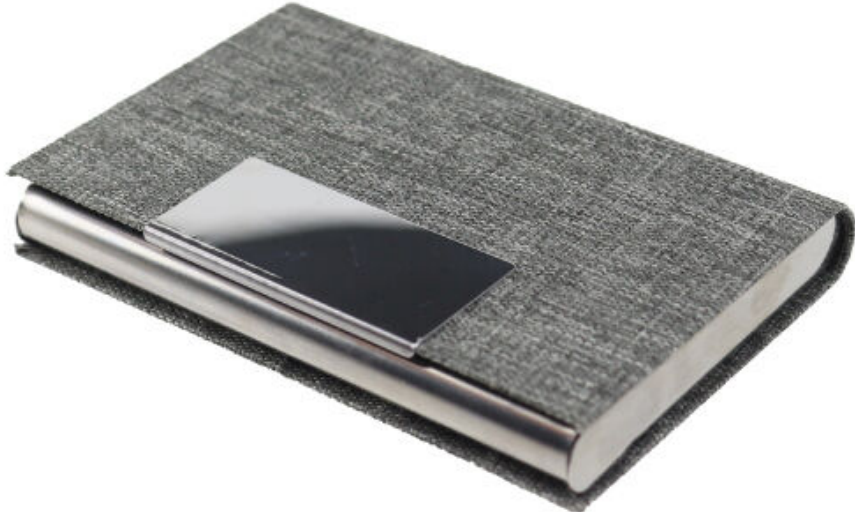

BCH-04-GRY
Dimensions

65 mm

95 mm

Printing Position

Laser Marking