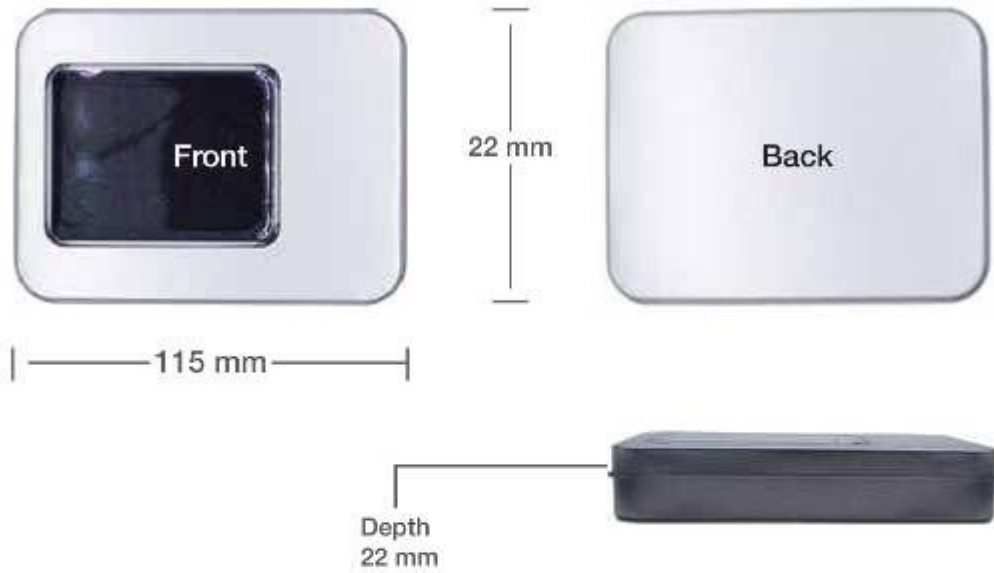

USB-B-CL  
Dimensions

Printing Position