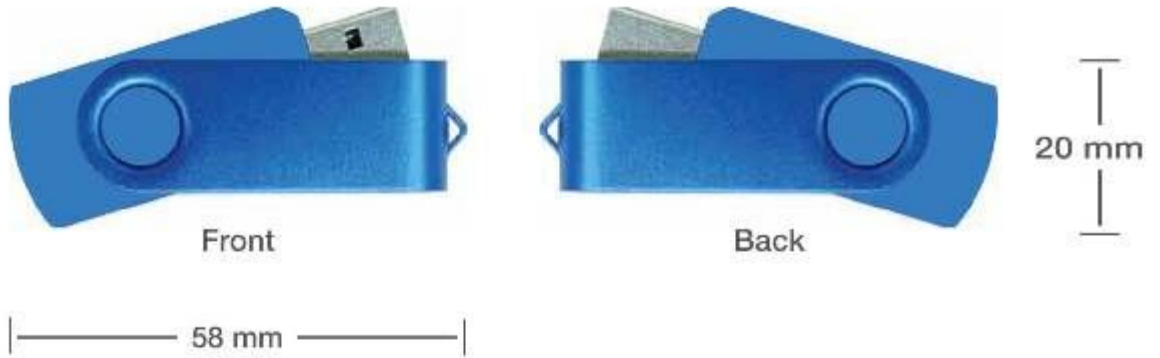

USB 35-BL-M  
Dimensions

Printing Position