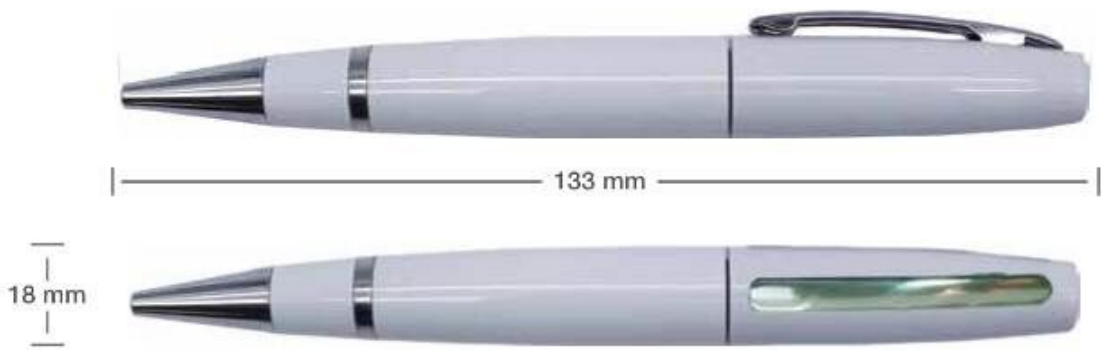

USB - 32  
Dimensions

Printing Position