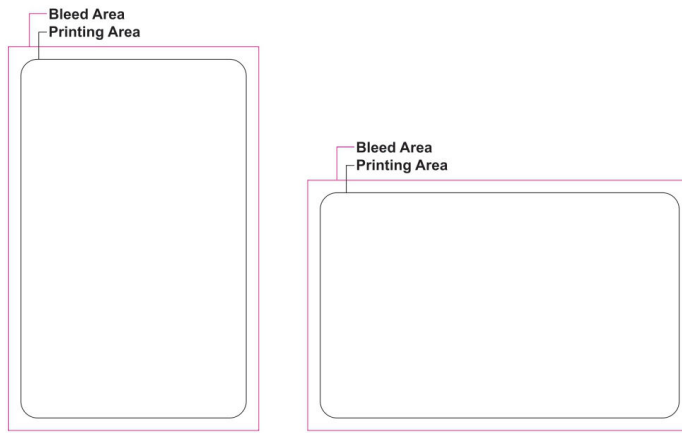

IDENTITY / MEMBERSHIP CARD GRAPHIC GUIDELINES

86 x 54 mm without punch

98 x 67 mm without punch

124 x 86 mm without punch