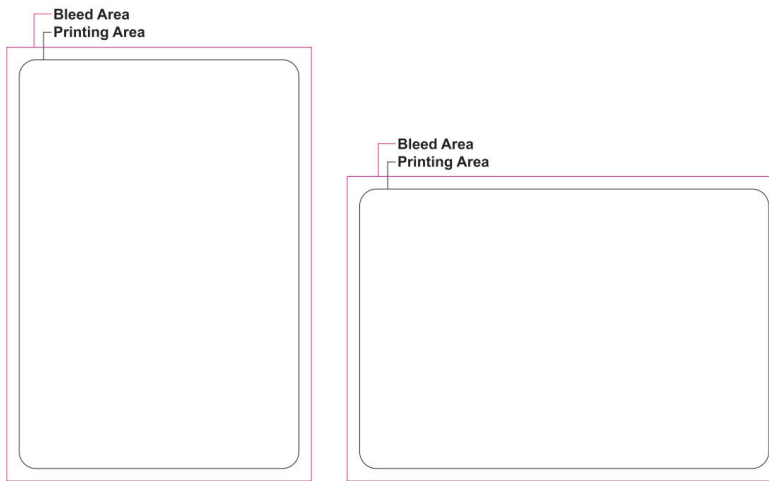

IDENTITY / MEMBERSHIP CARD GRAPHIC GUIDELINES

86 x 54 mm without punch

98 x 67 mm without punch

124 x 86 mm without punch