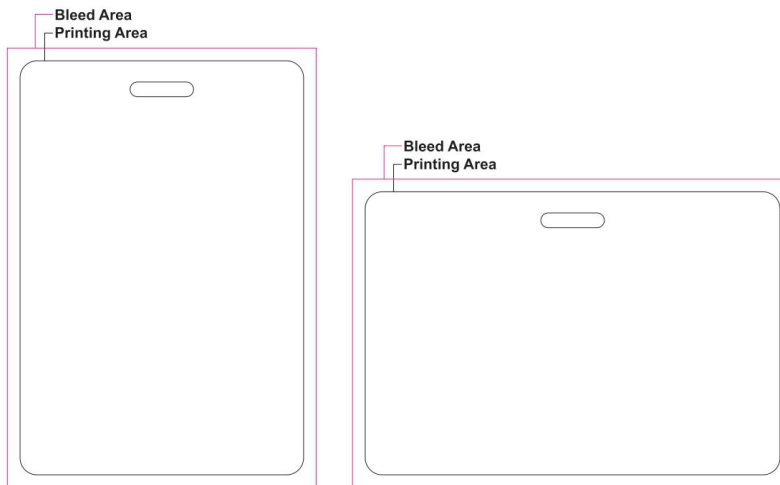

IDENTITY / MEMBERSHIP CARD GRAPHIC GUIDELINES

86 x 54 mm with self punch

98 x 67 mm with self punch

124 x 86 mm with self punch