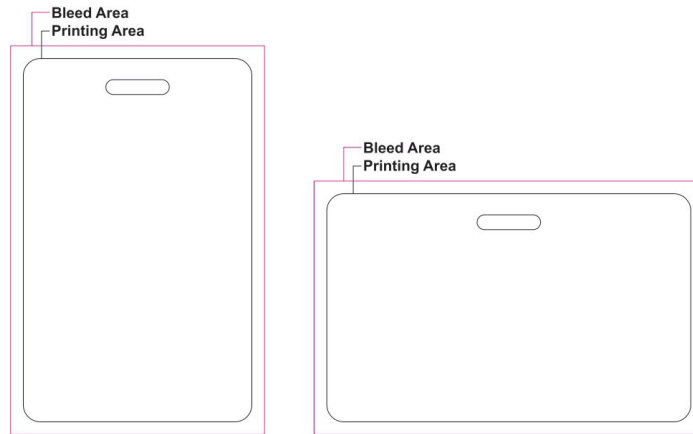

IDENTITY / MEMBERSHIP CARD GRAPHIC GUIDELINES

86 x 54 mm with self punch

98 x 67 mm with self punch

124 x 86 mm with self punch