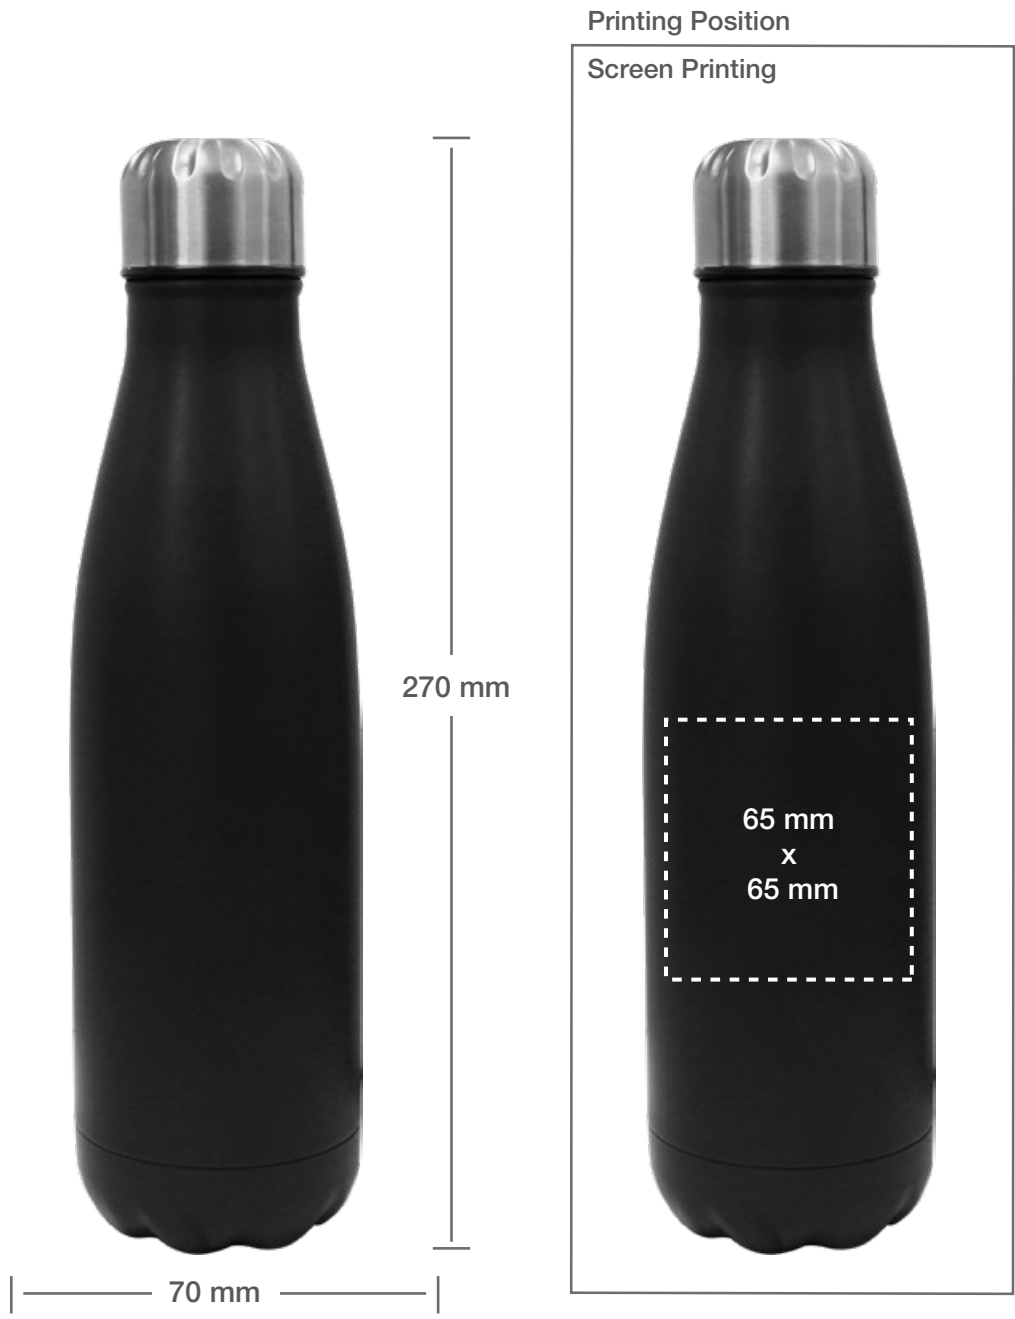

TM-009-BK
Dimensions

PN42
Dimensions

MB-06-BK
Dimensions

Printing Position

Silk Screen

Debossing & Foiling