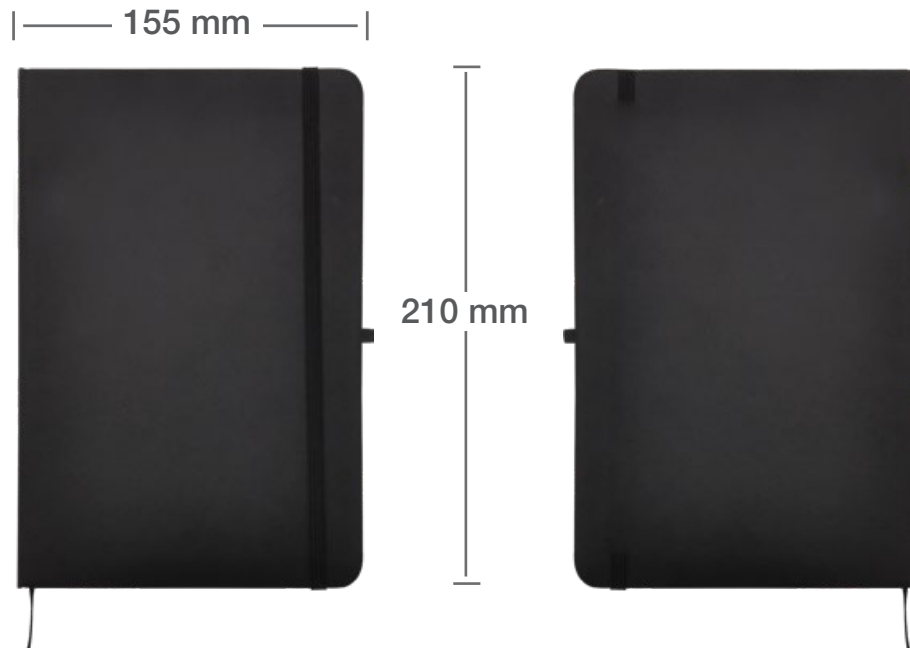

TM-009-BK
Dimensions

PN42
Dimensions

MB-06-BK
Dimensions

Printing Position

Silk Screen

Debossing & Foiling