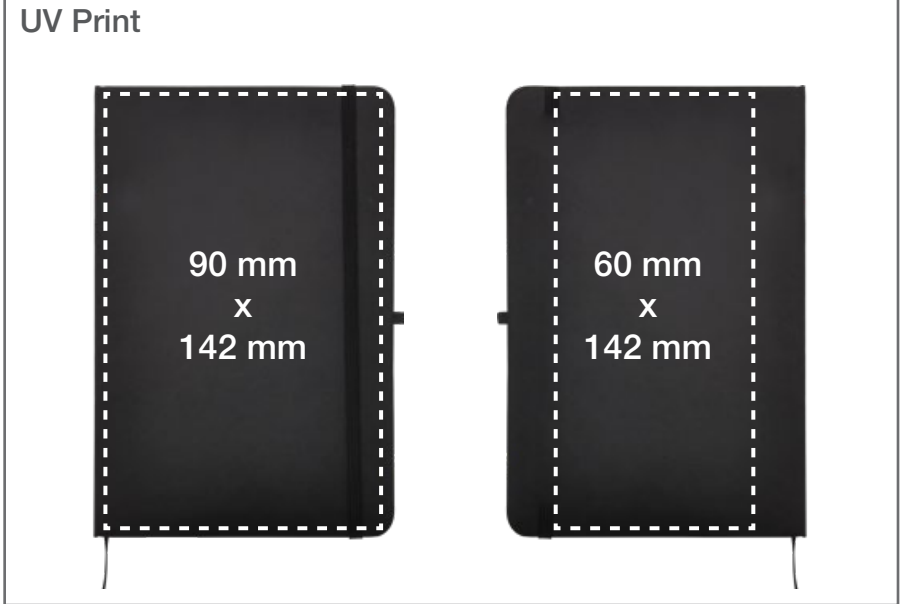

TM-009-BK
Dimensions

PN42
Dimensions

MB-06-BK
Dimensions

Printing Position

Silk Screen

Debossing & Foiling