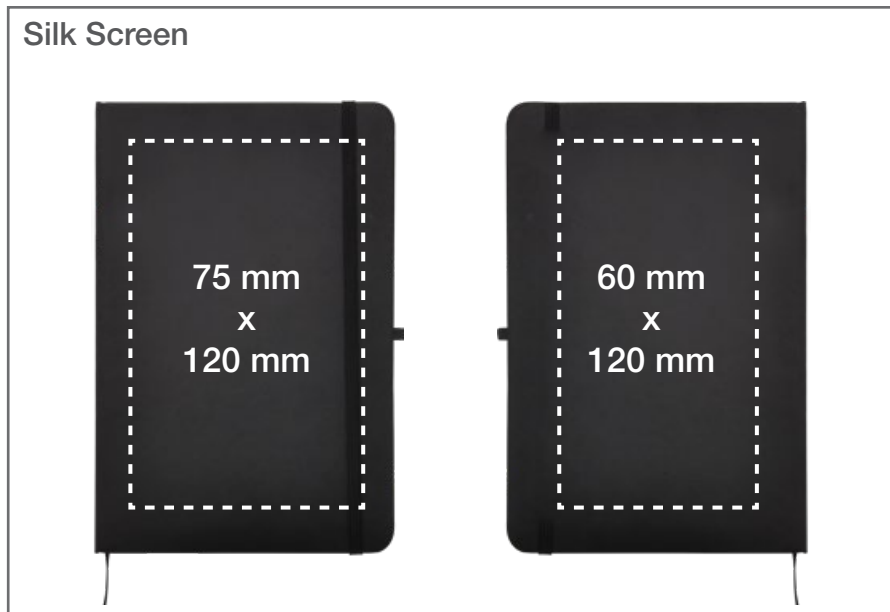

TM-009-BK
Dimensions

PN42
Dimensions

MB-06-BK
Dimensions

Printing Position

Silk Screen

Debossing & Foiling