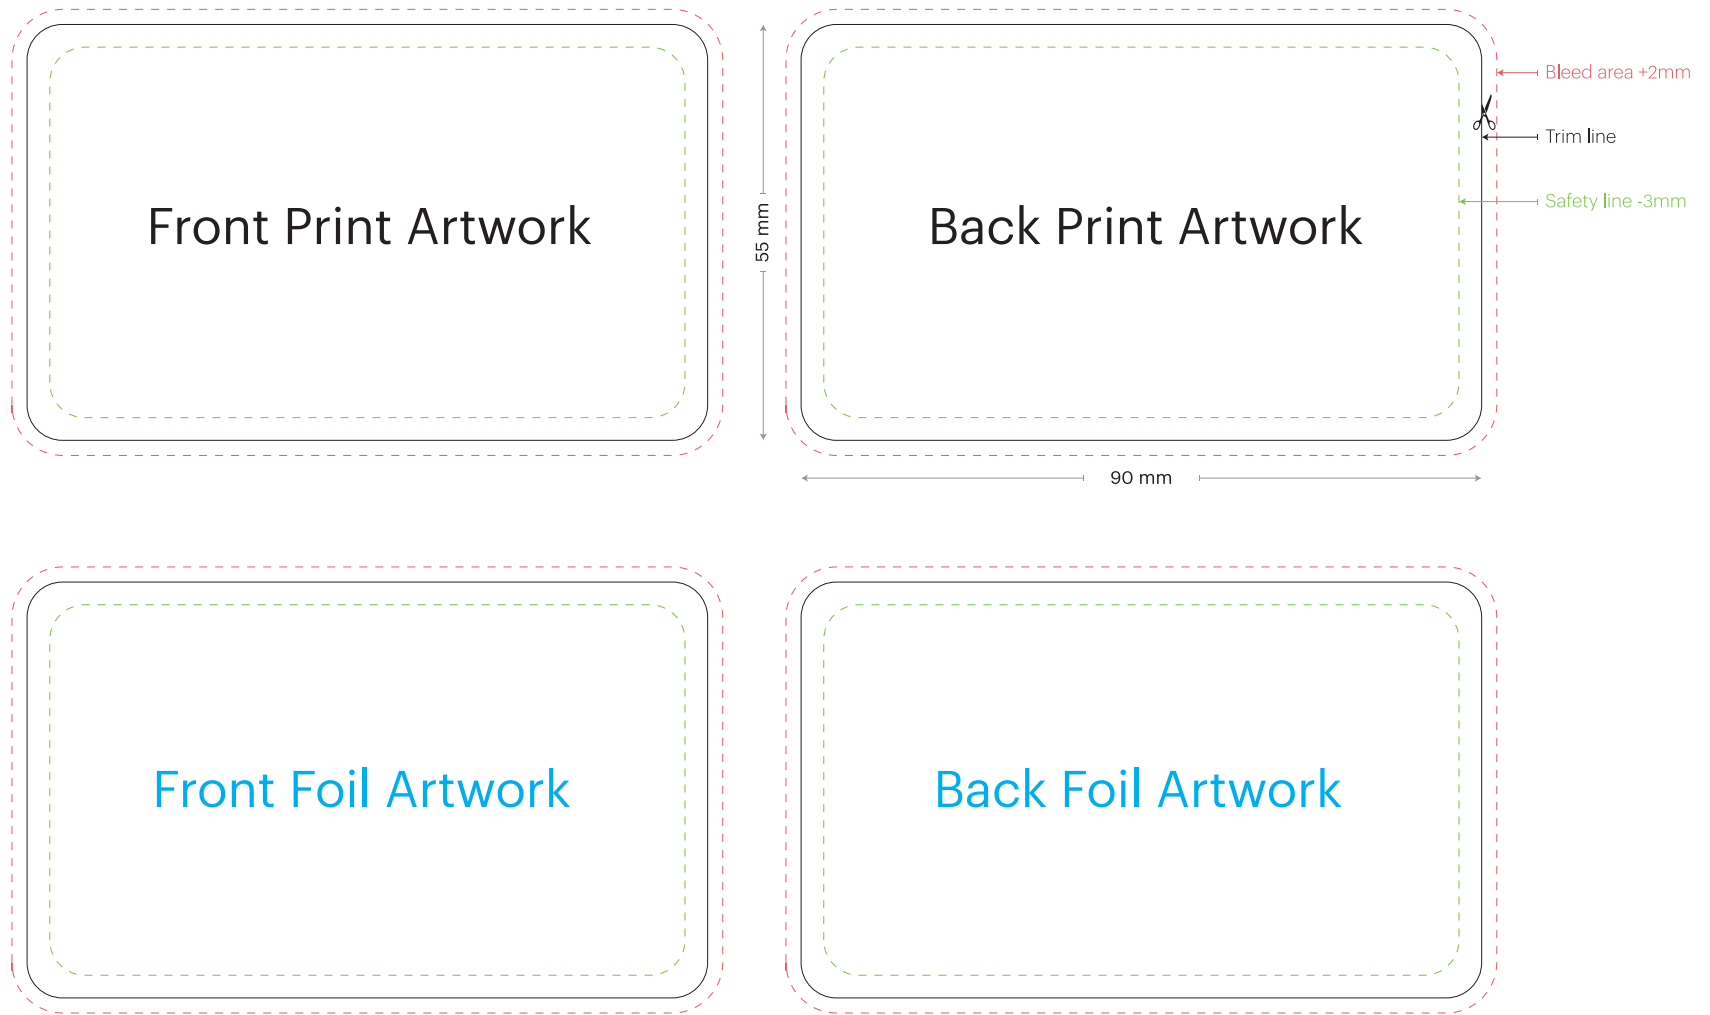

Business Cards Guideline, Size: 90 x 55 mm

An important note for Foil file:

- * Stay away from delicate graphics or thin/small fonts.
- * Consider 5 mm distance from each 4 sides for the Foil areas.
- * In the case of large areas of Foil along the edges, the result may be unsatisfactory.