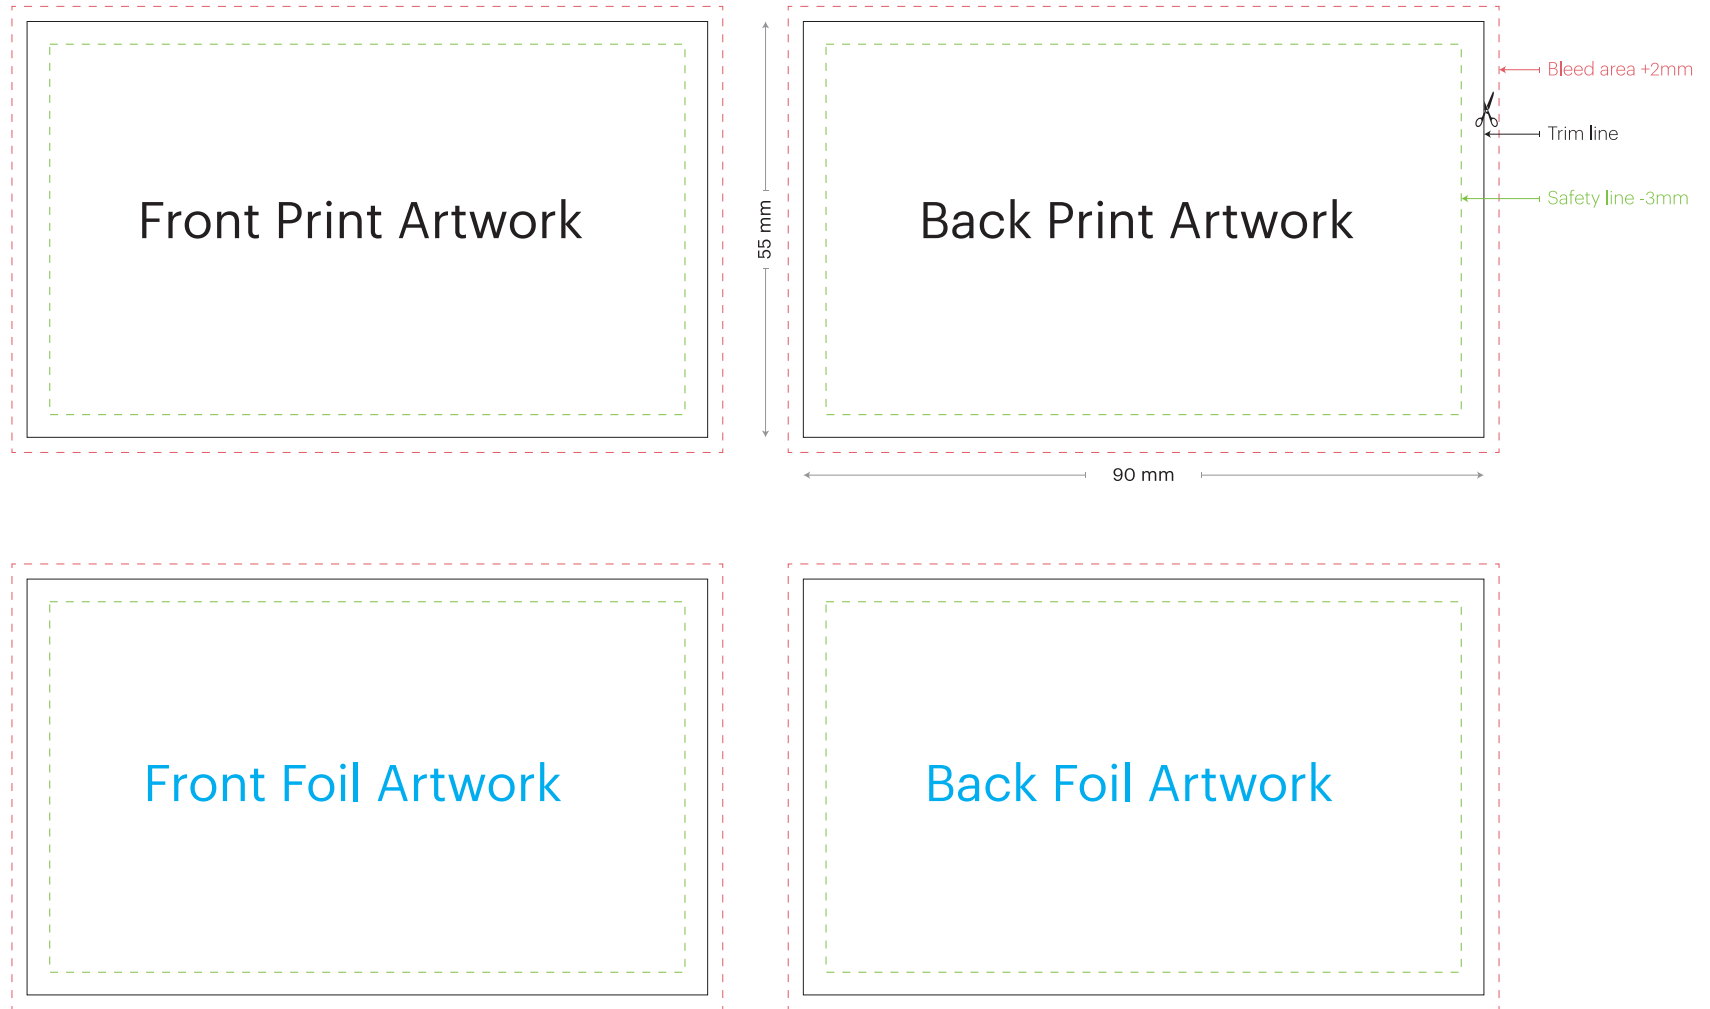

www.maxprint.ae

Business Cards Guideline, Size: 90 x 55 mm