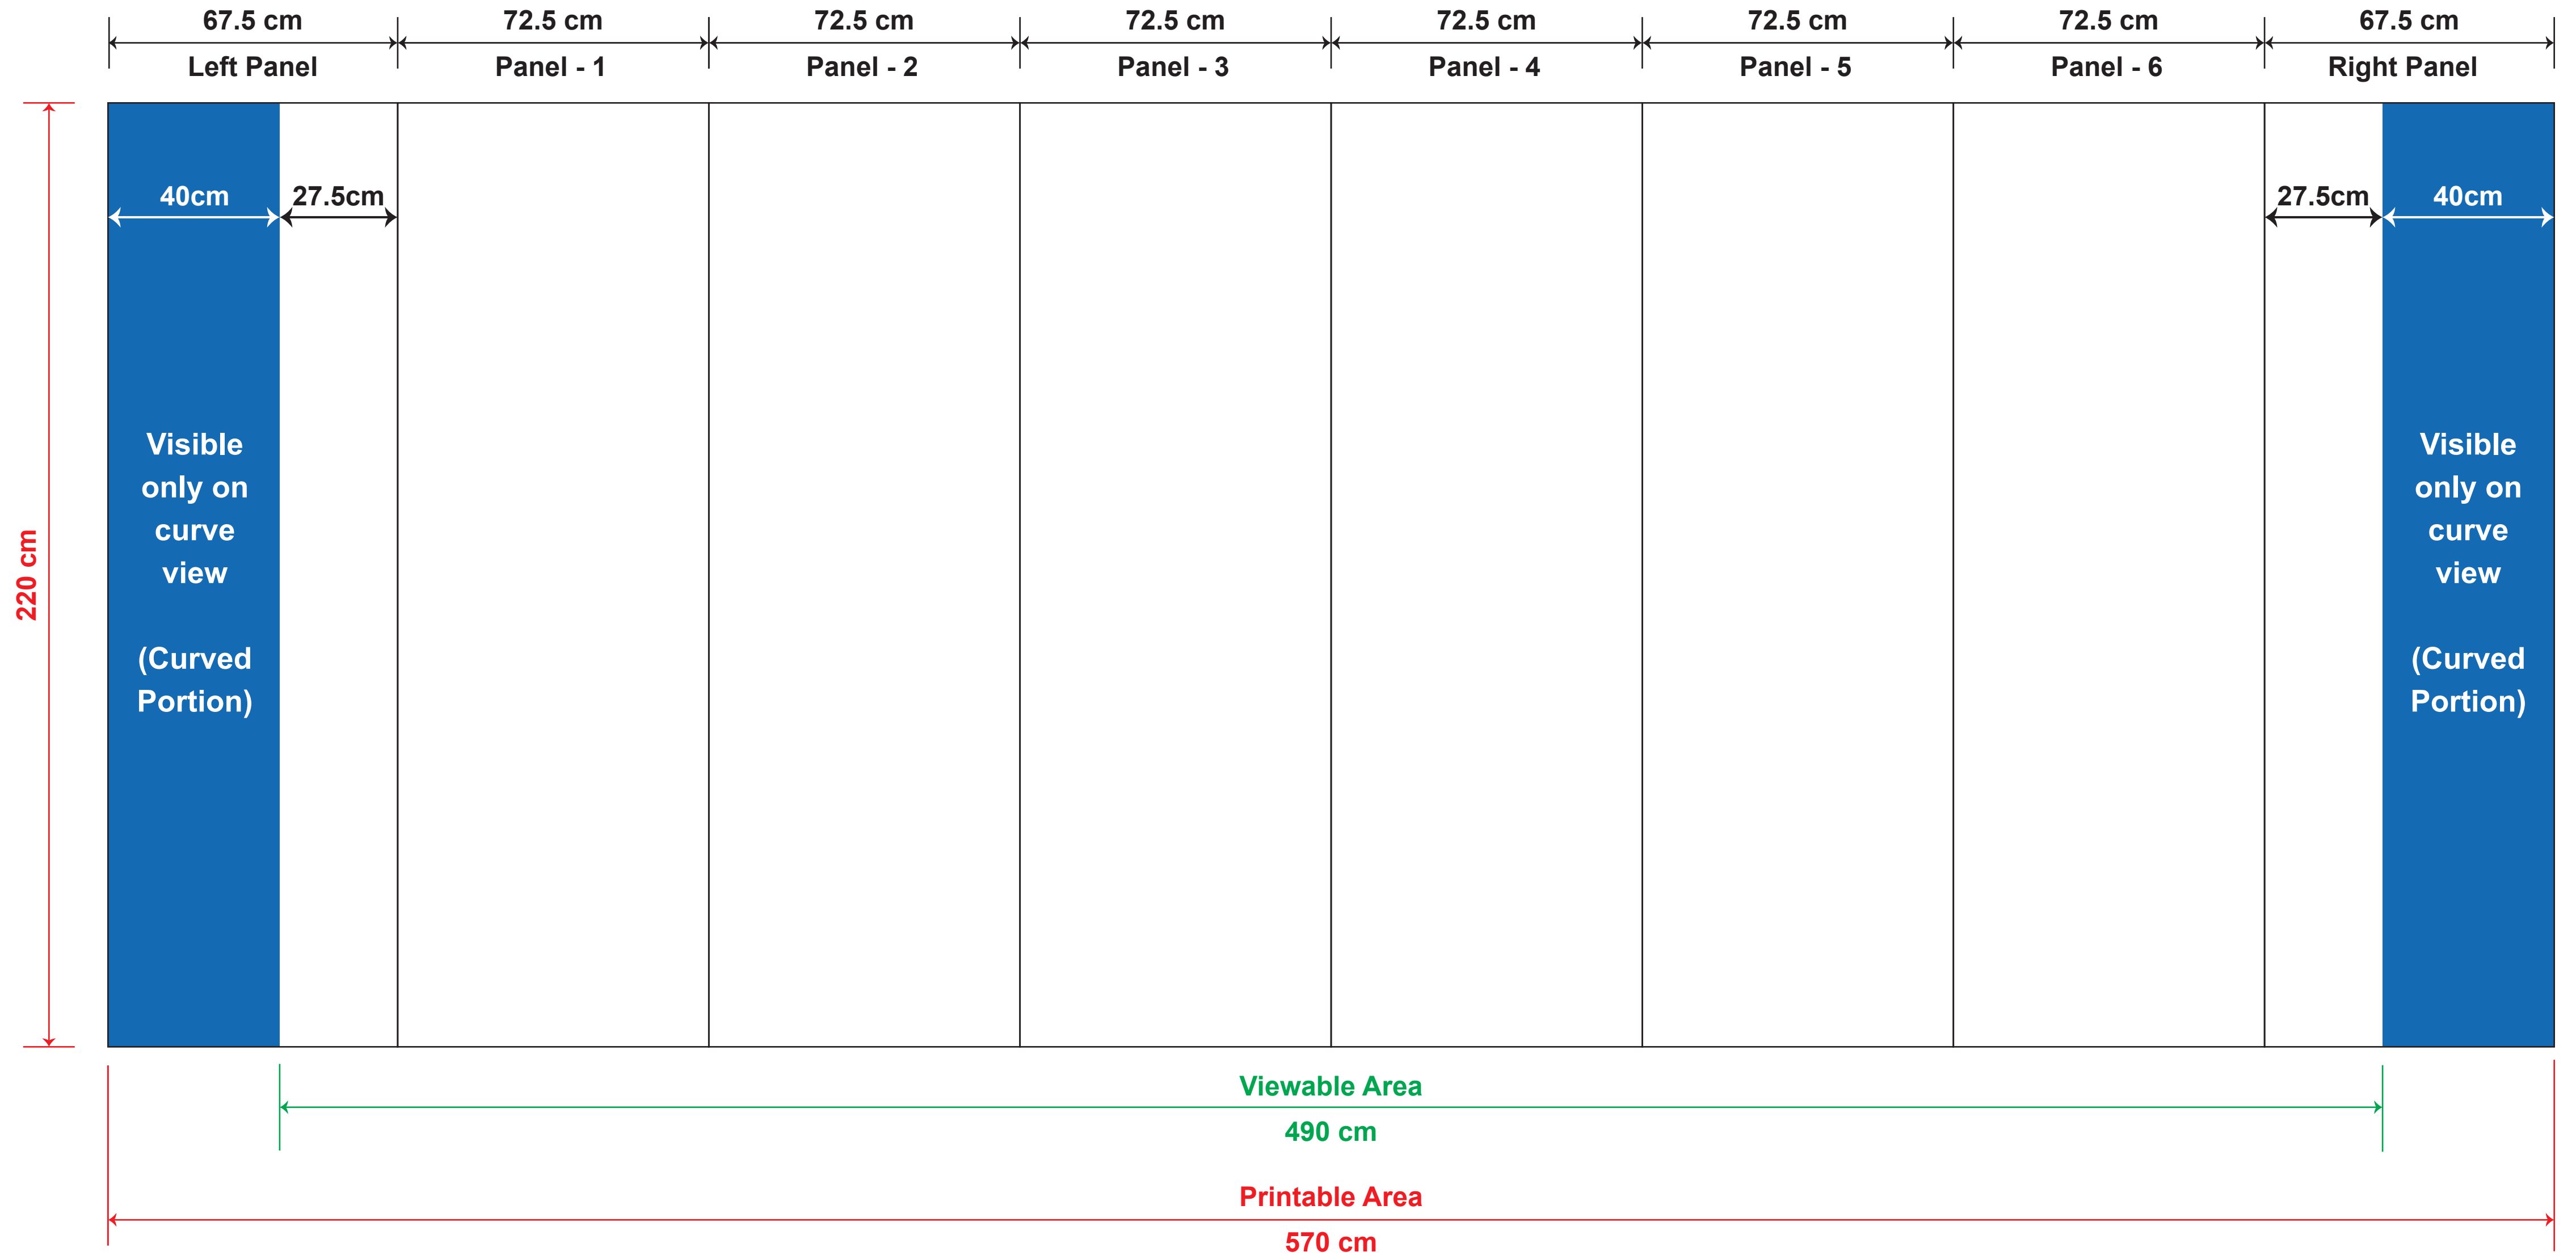

6x3 Straight Popup - Guideline

Trolley - Guideline