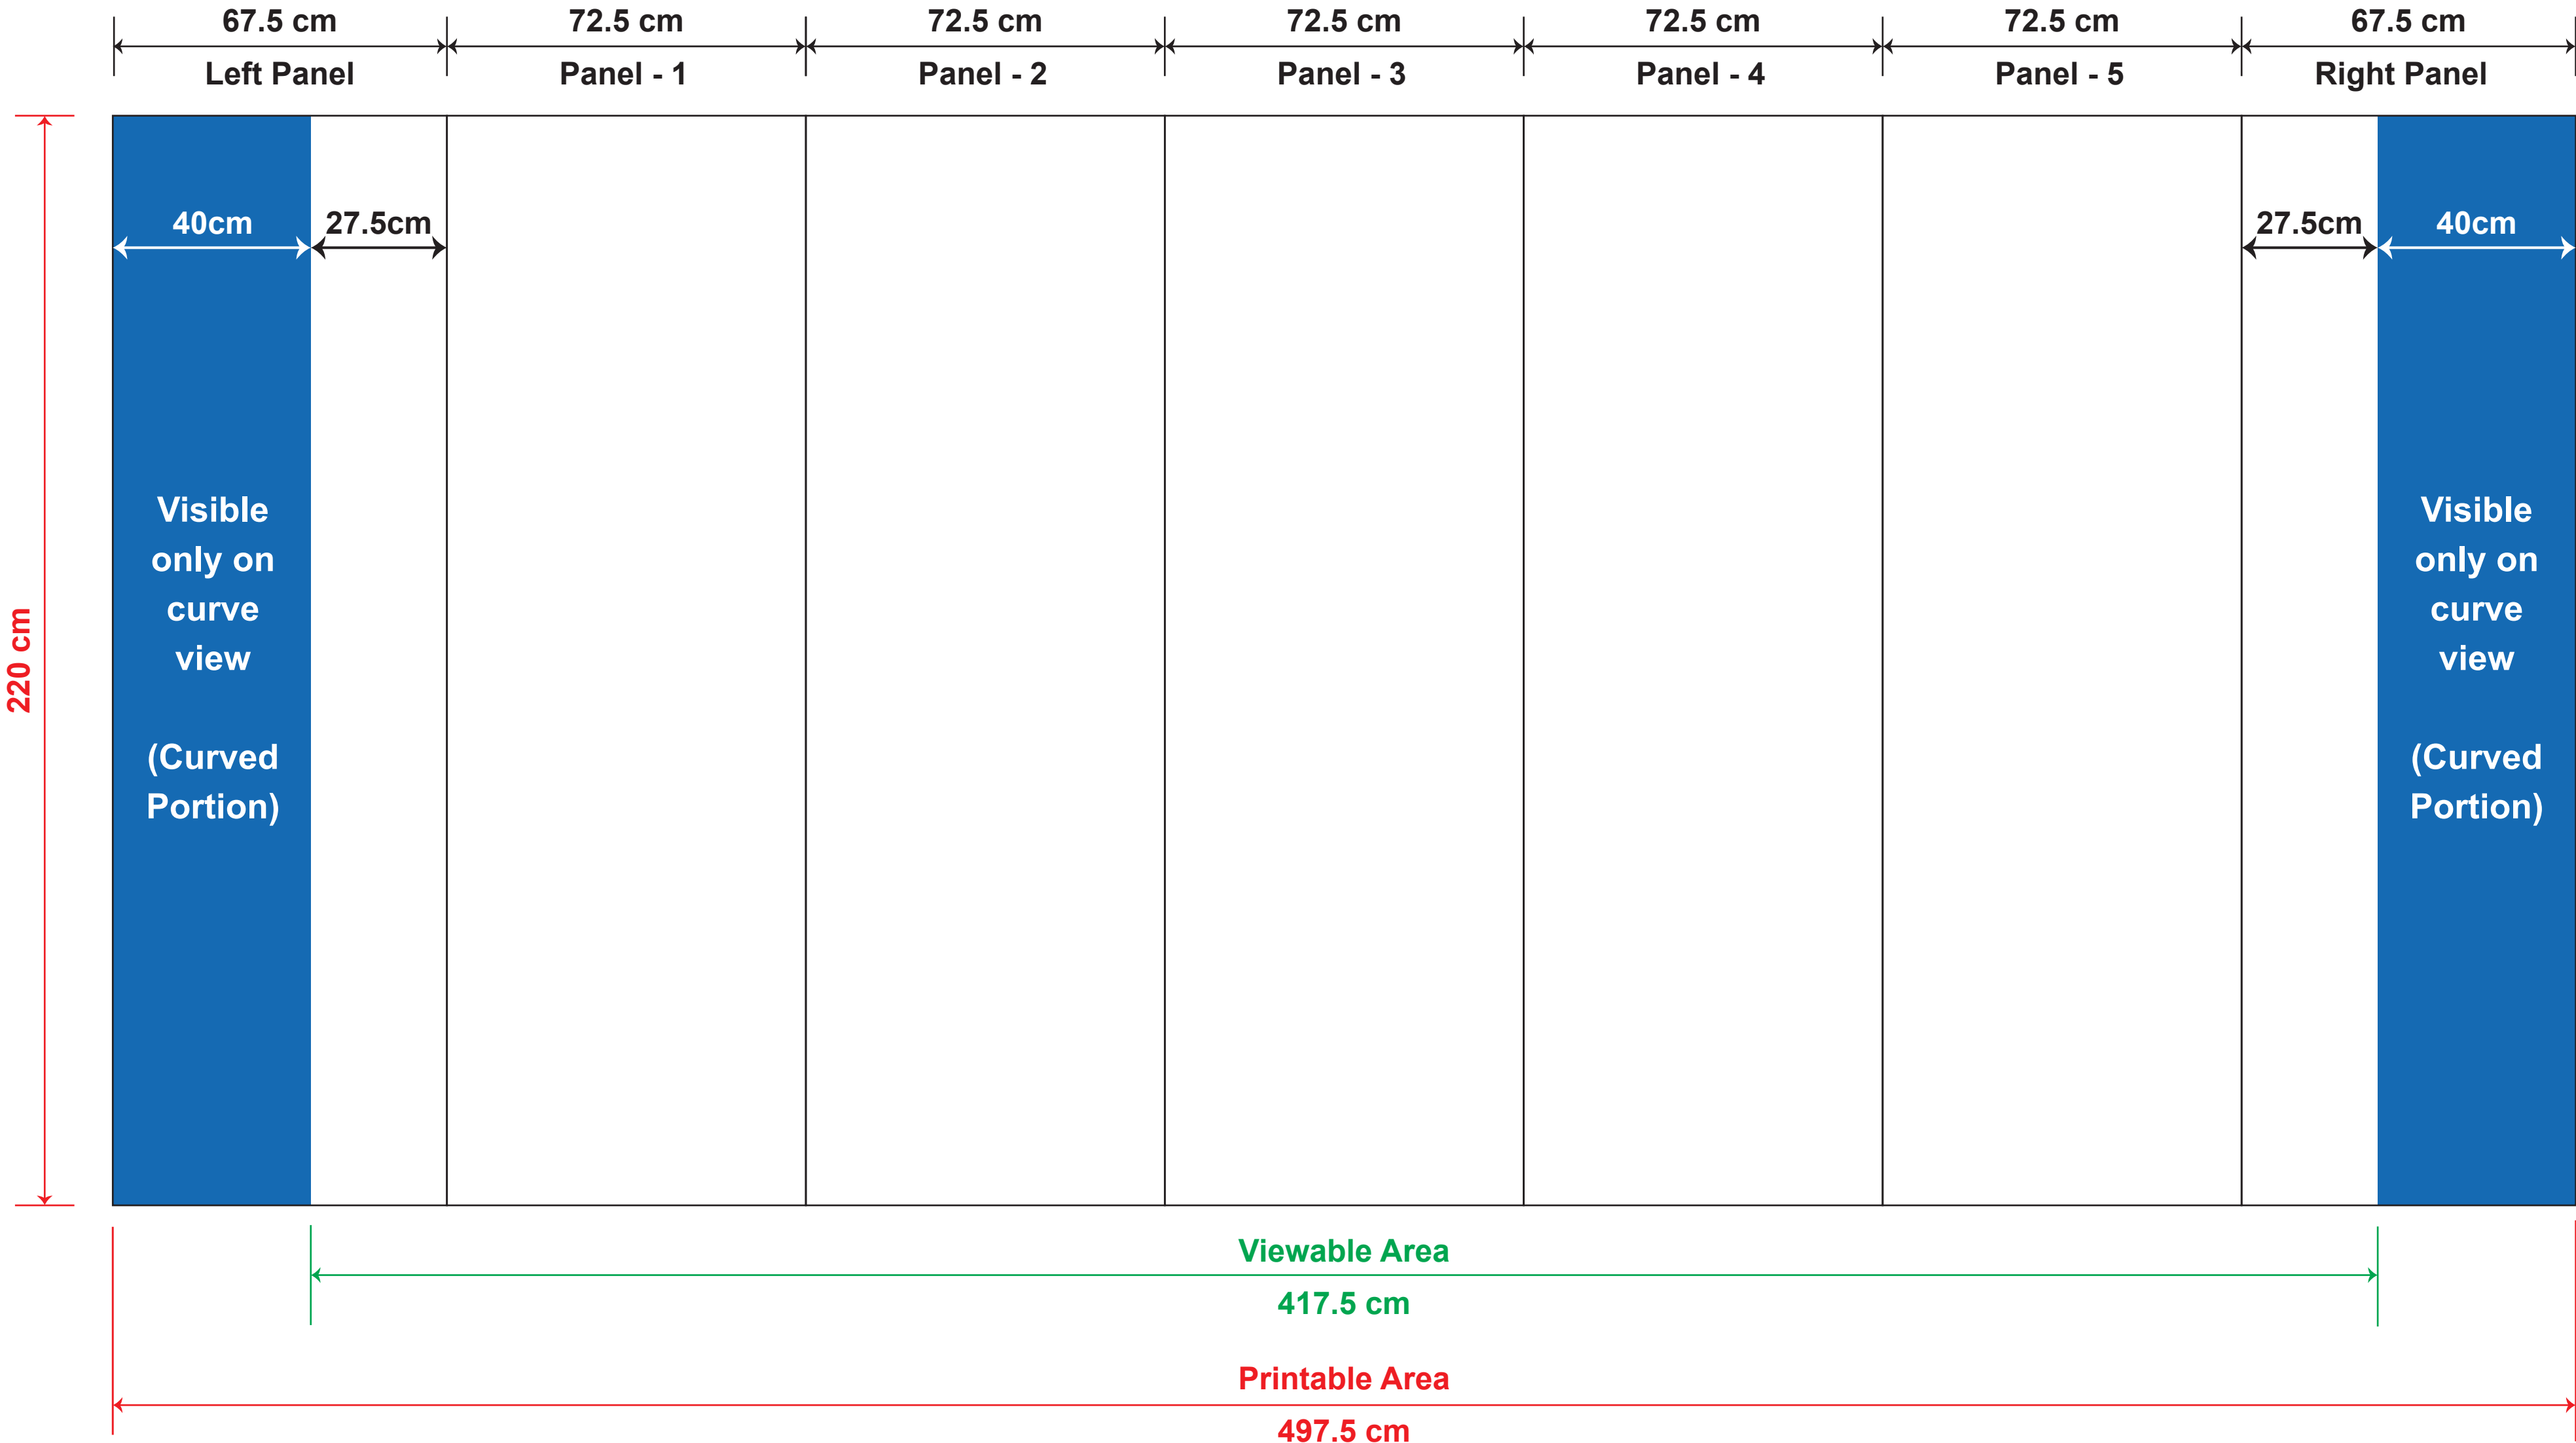

5x3 Straight Popup - Guideline

Trolley - Guideline