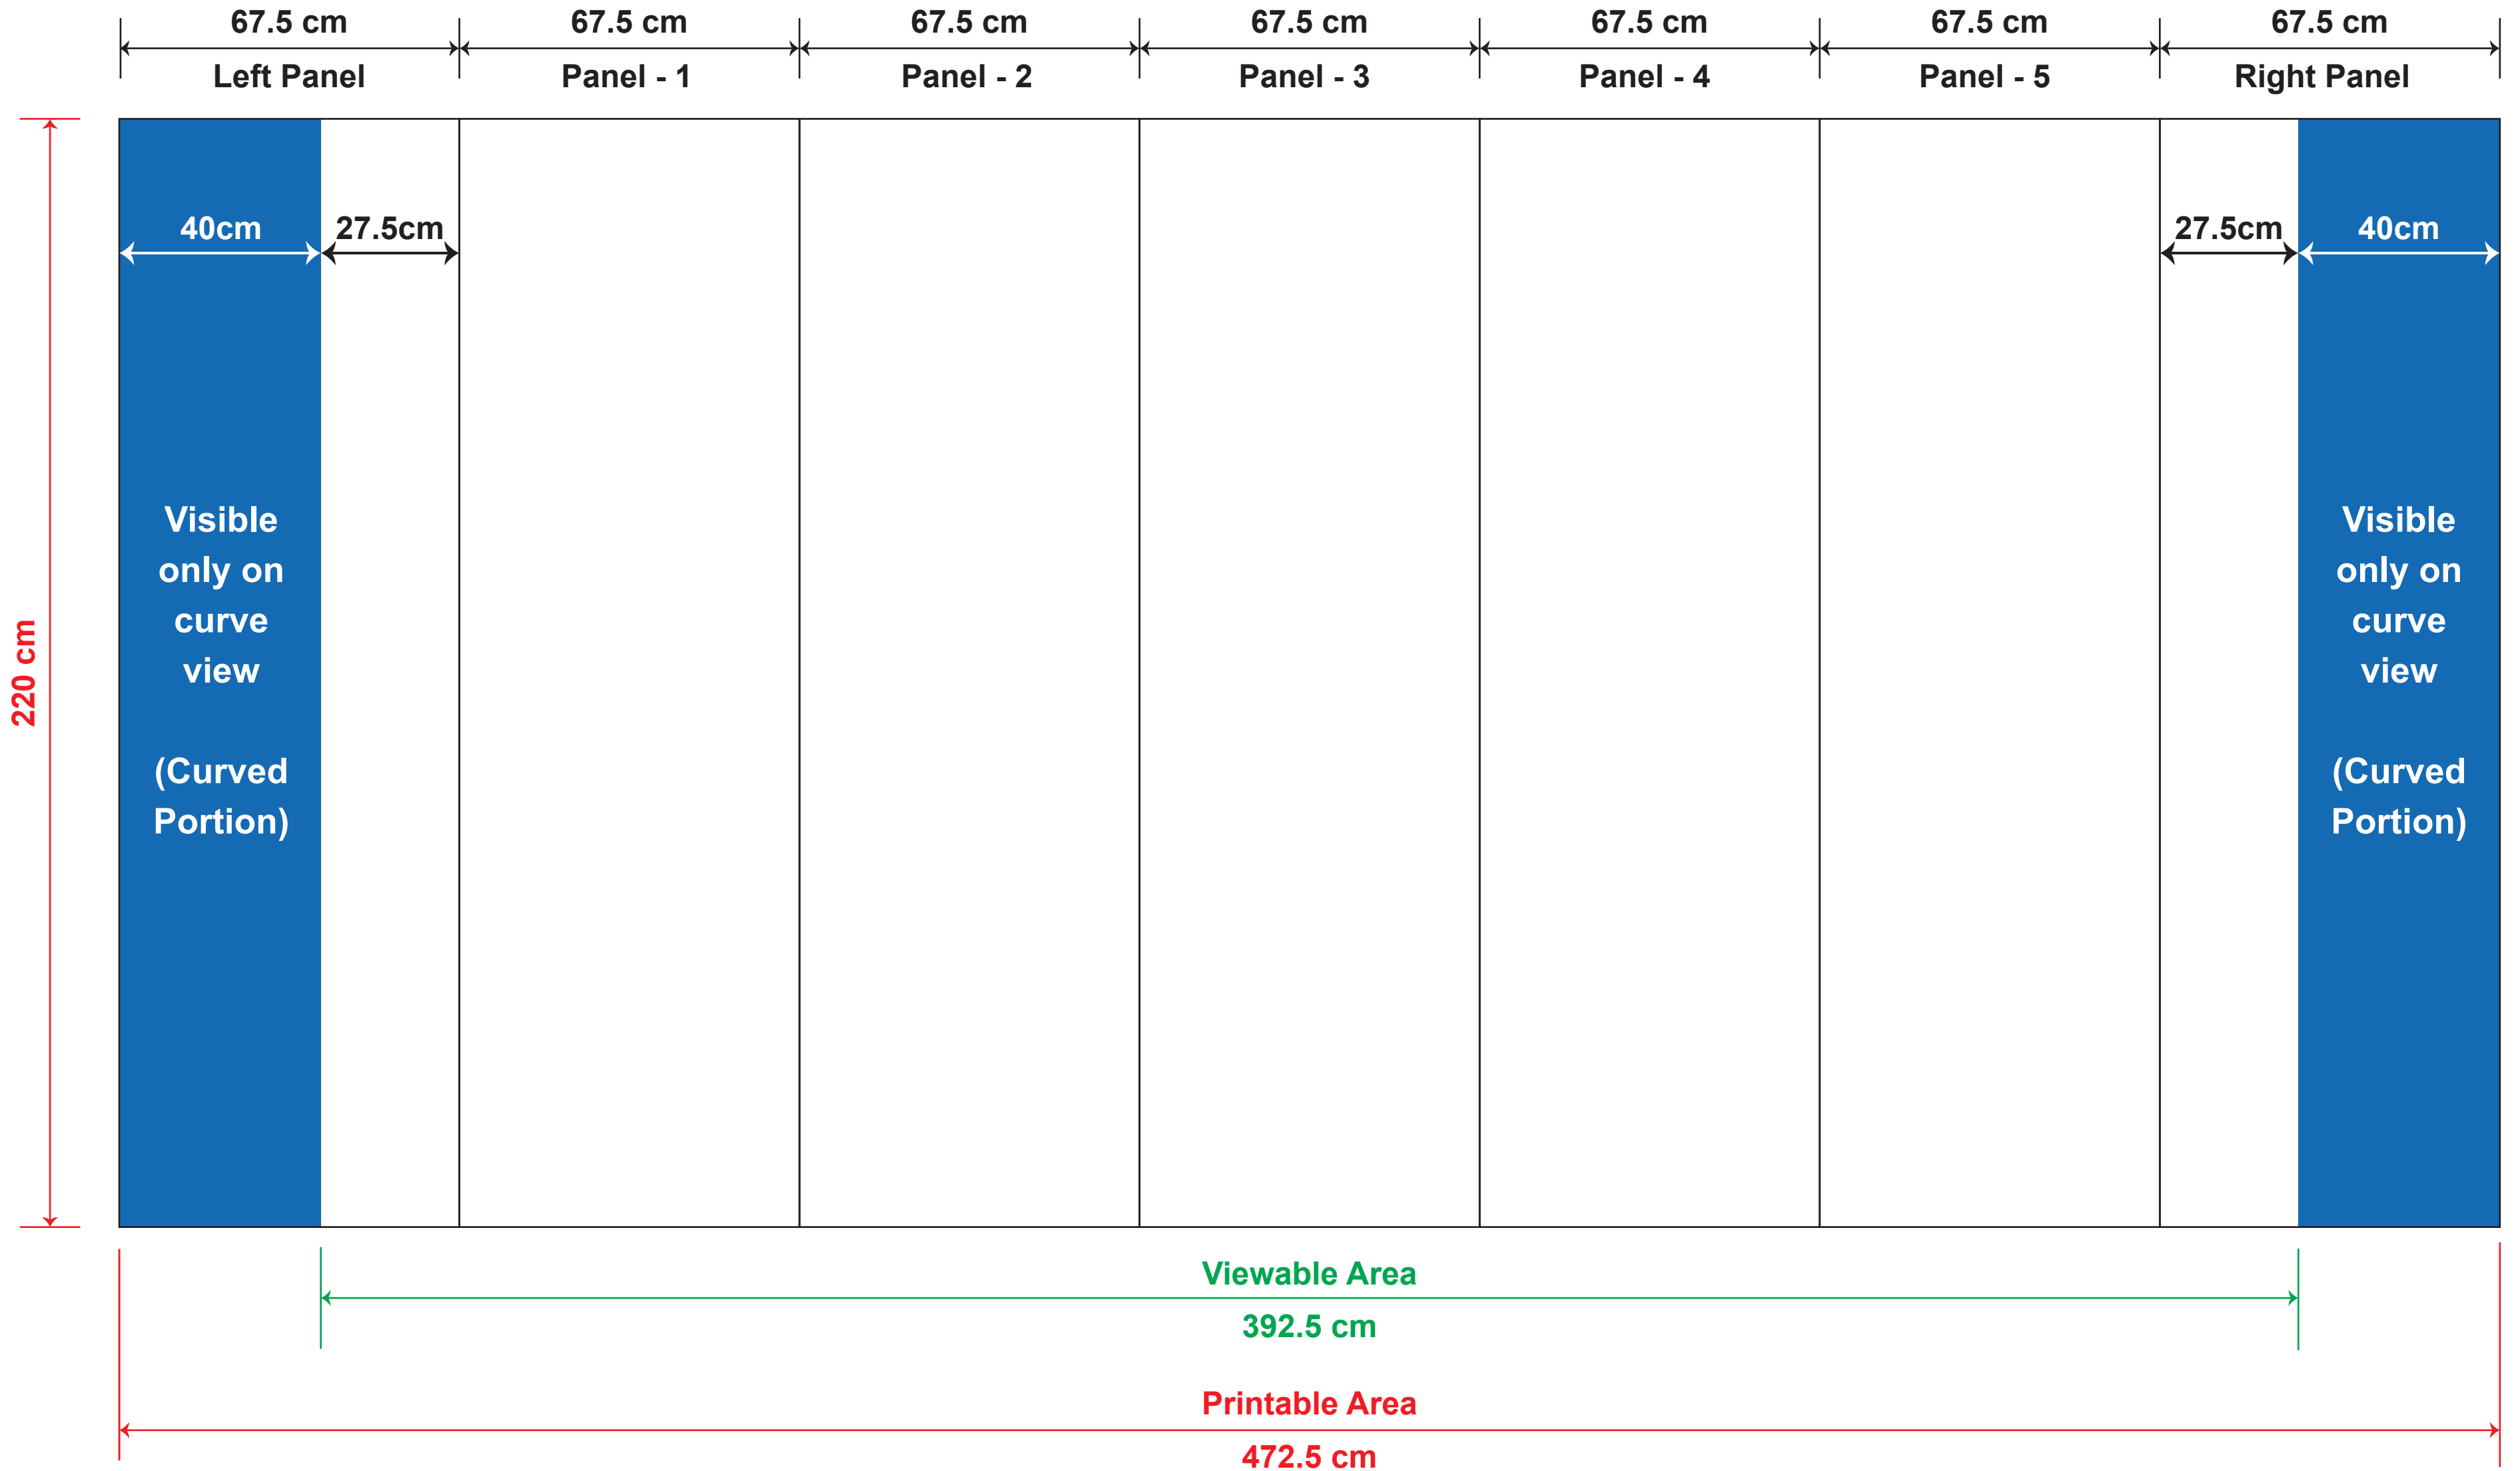

# 5x3 Curved Popup - Guideline

# Trolley - Guideline