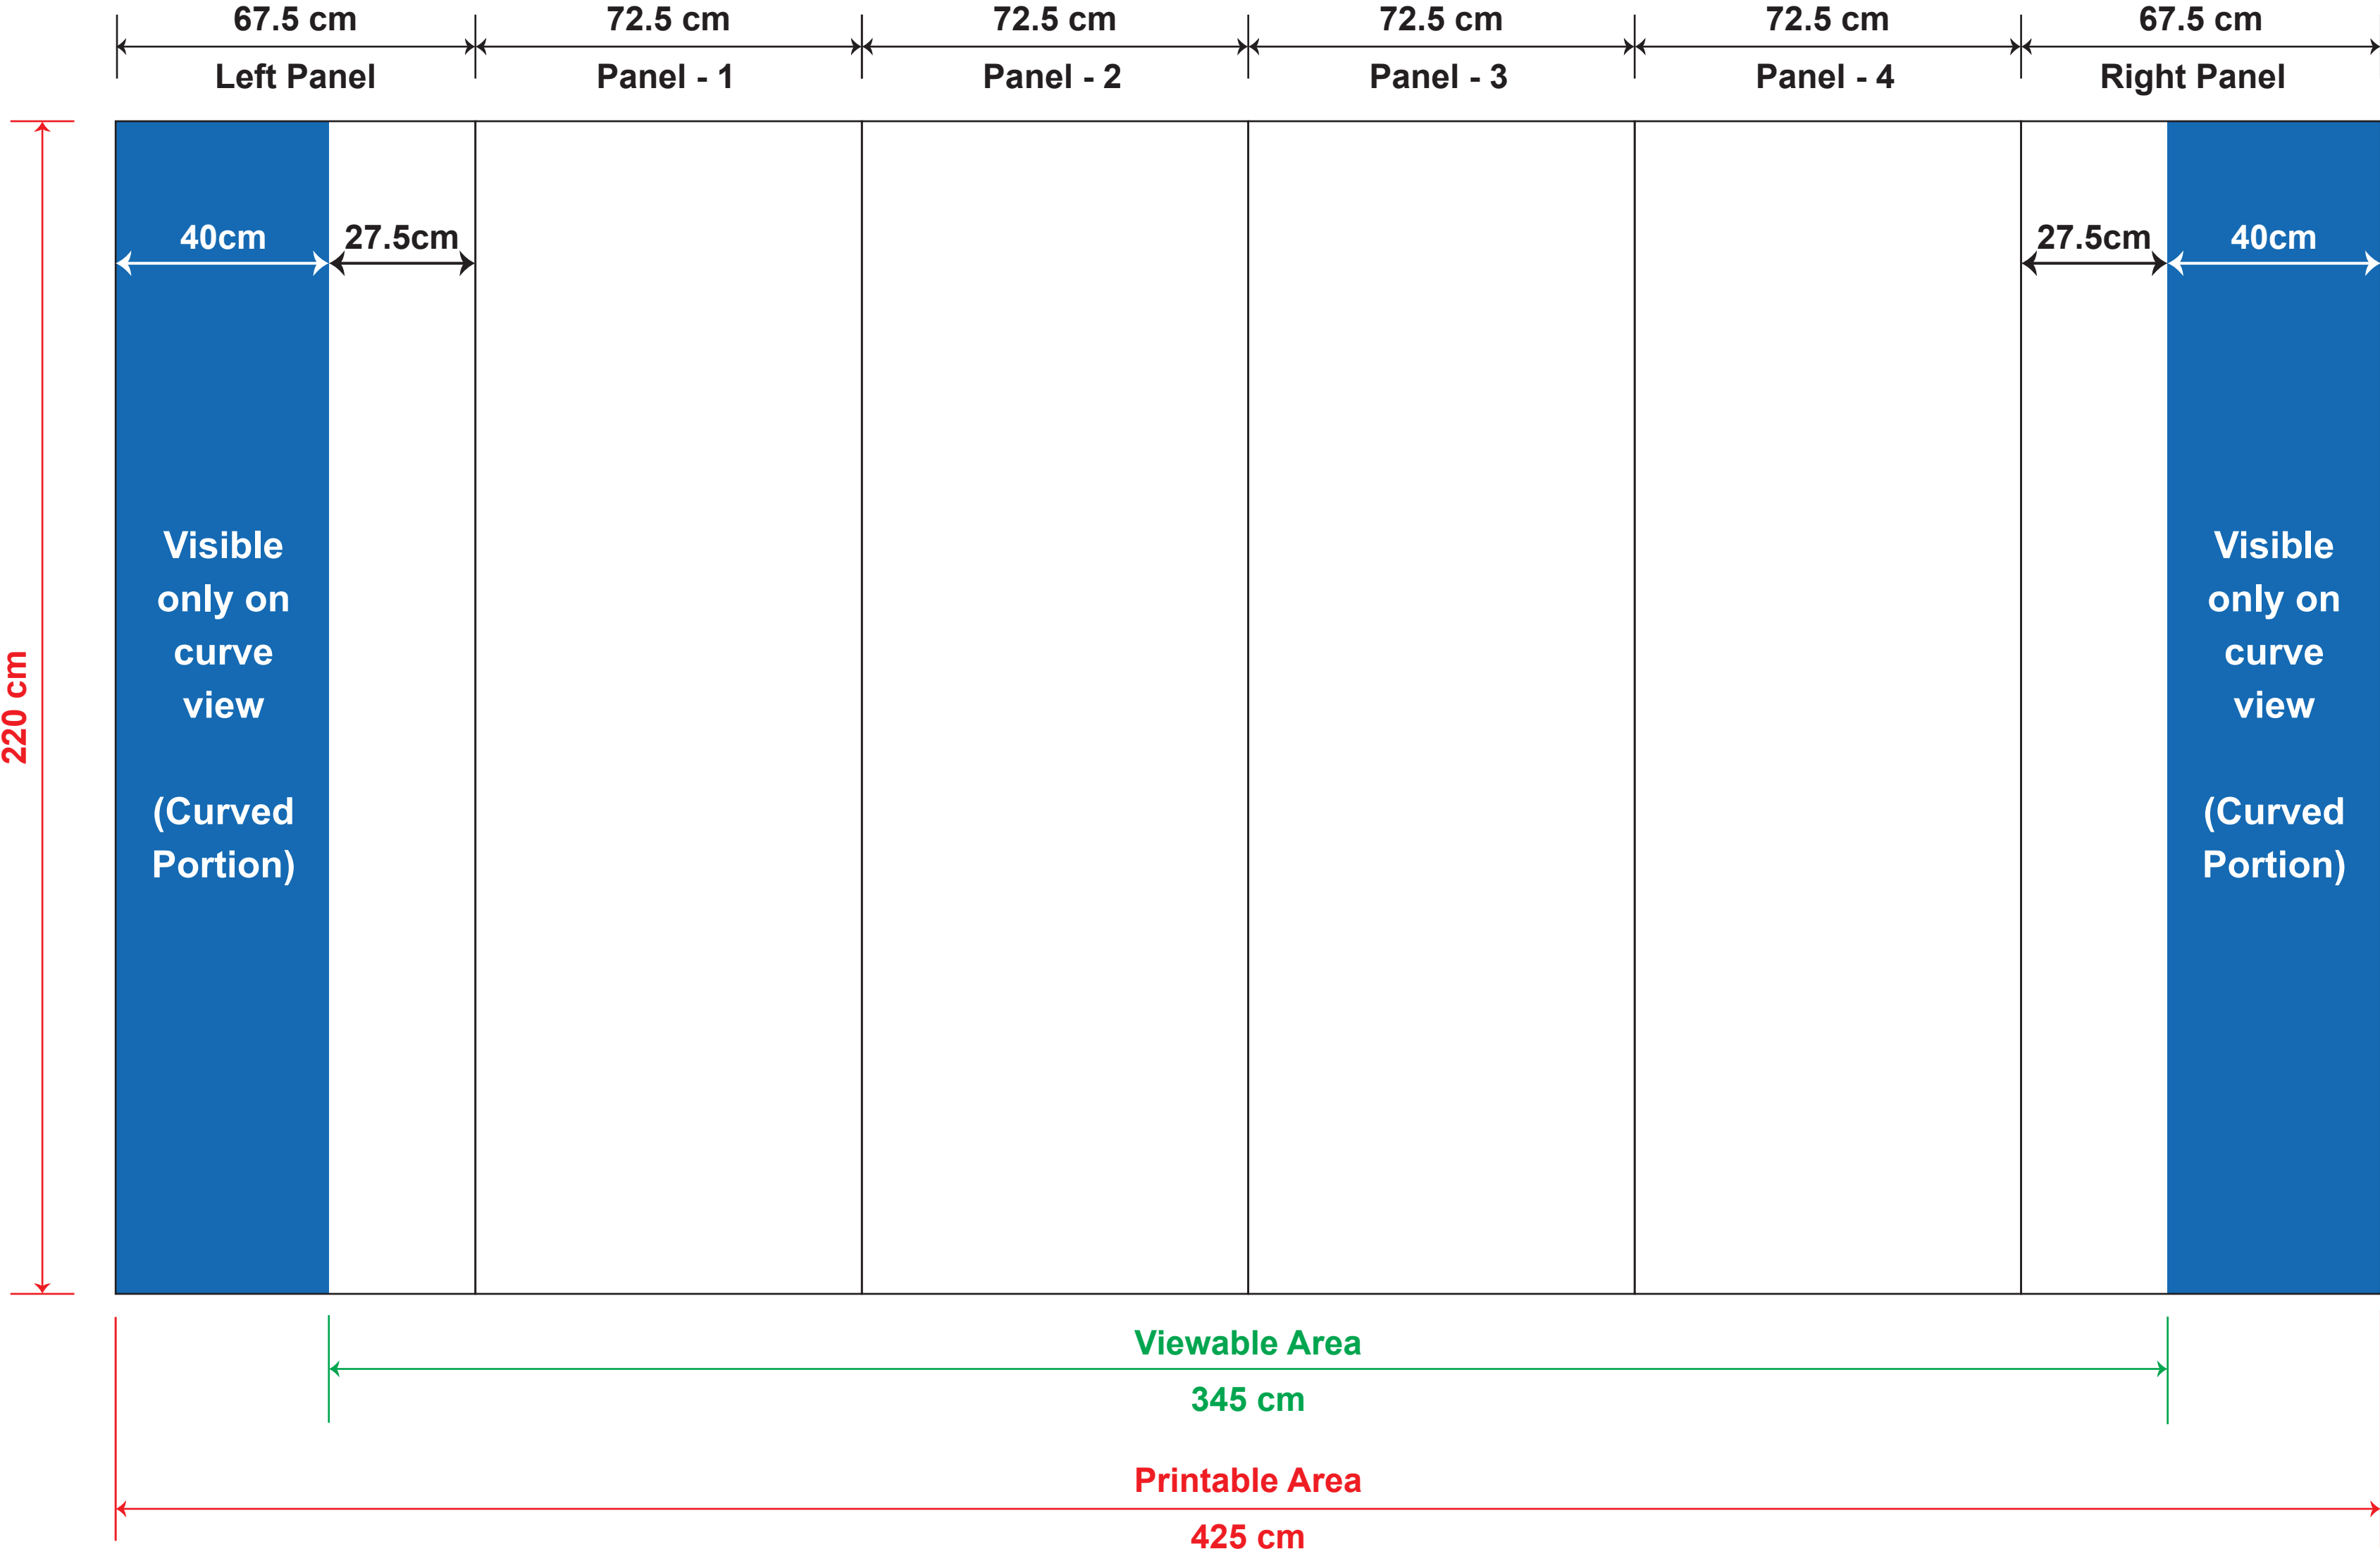

4x3 Straight Popup - Guideline

Trolley - Guideline