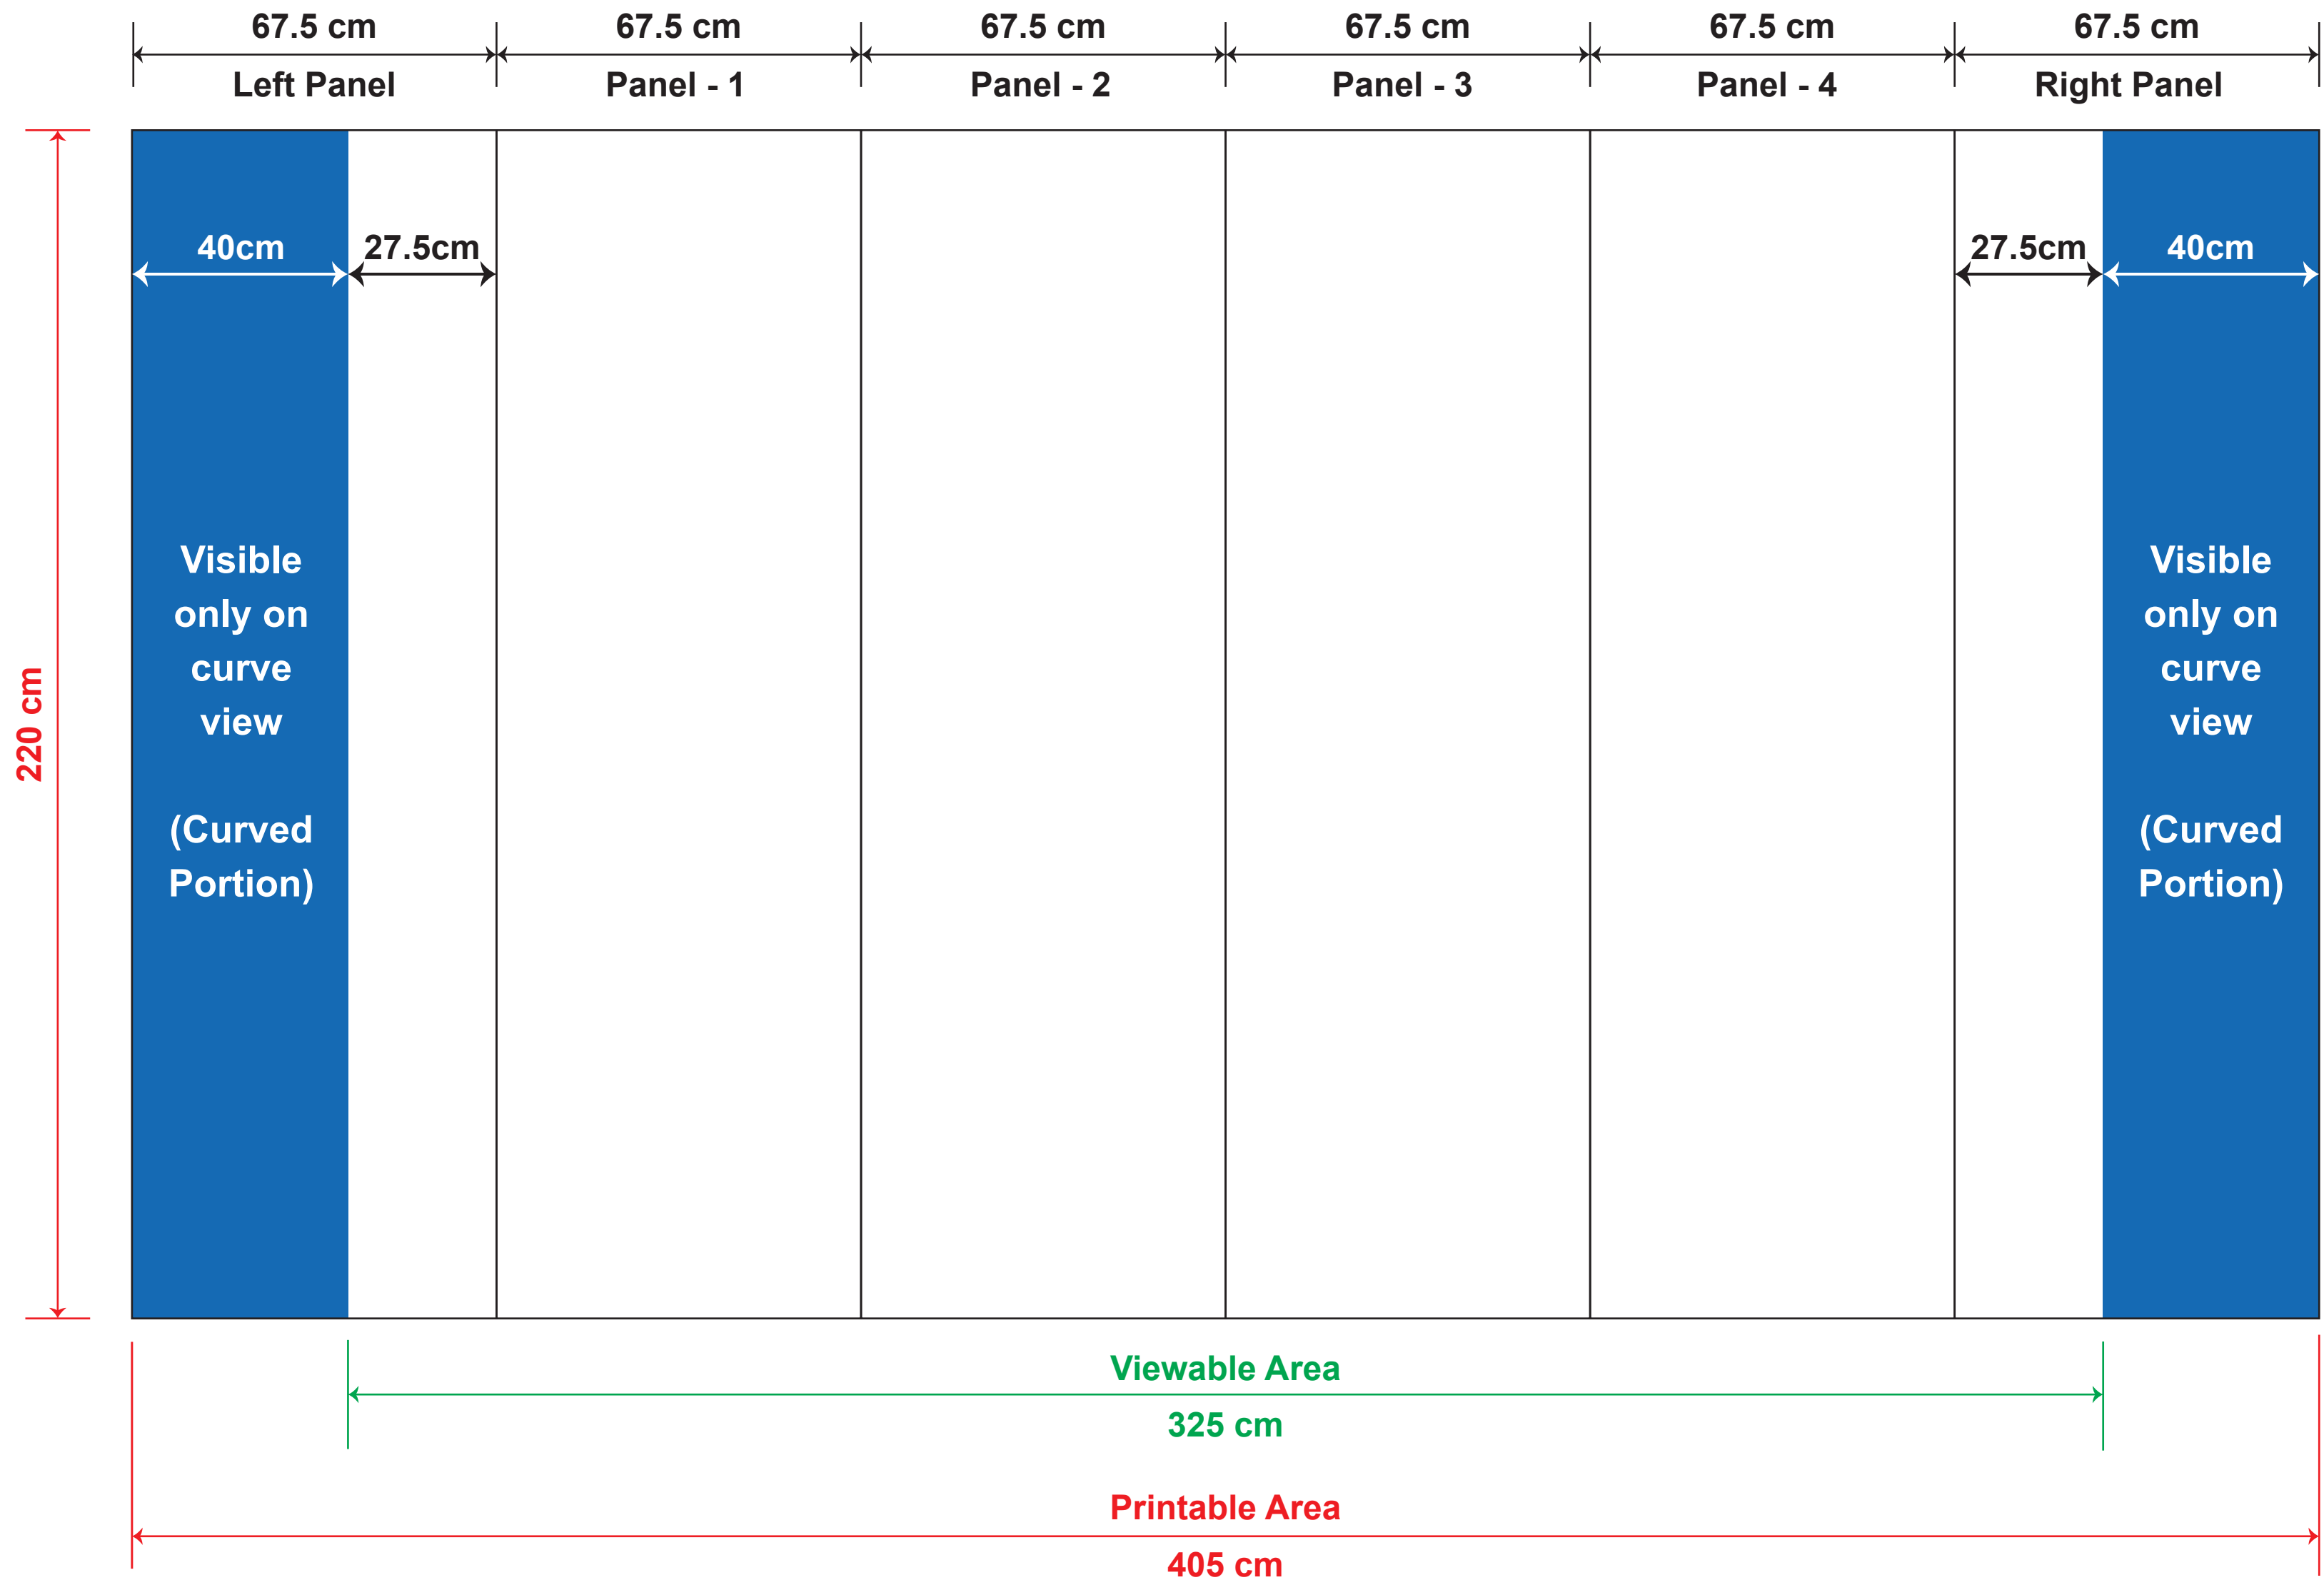

4x3 Curved Popup - Guideline

Trolley - Guideline