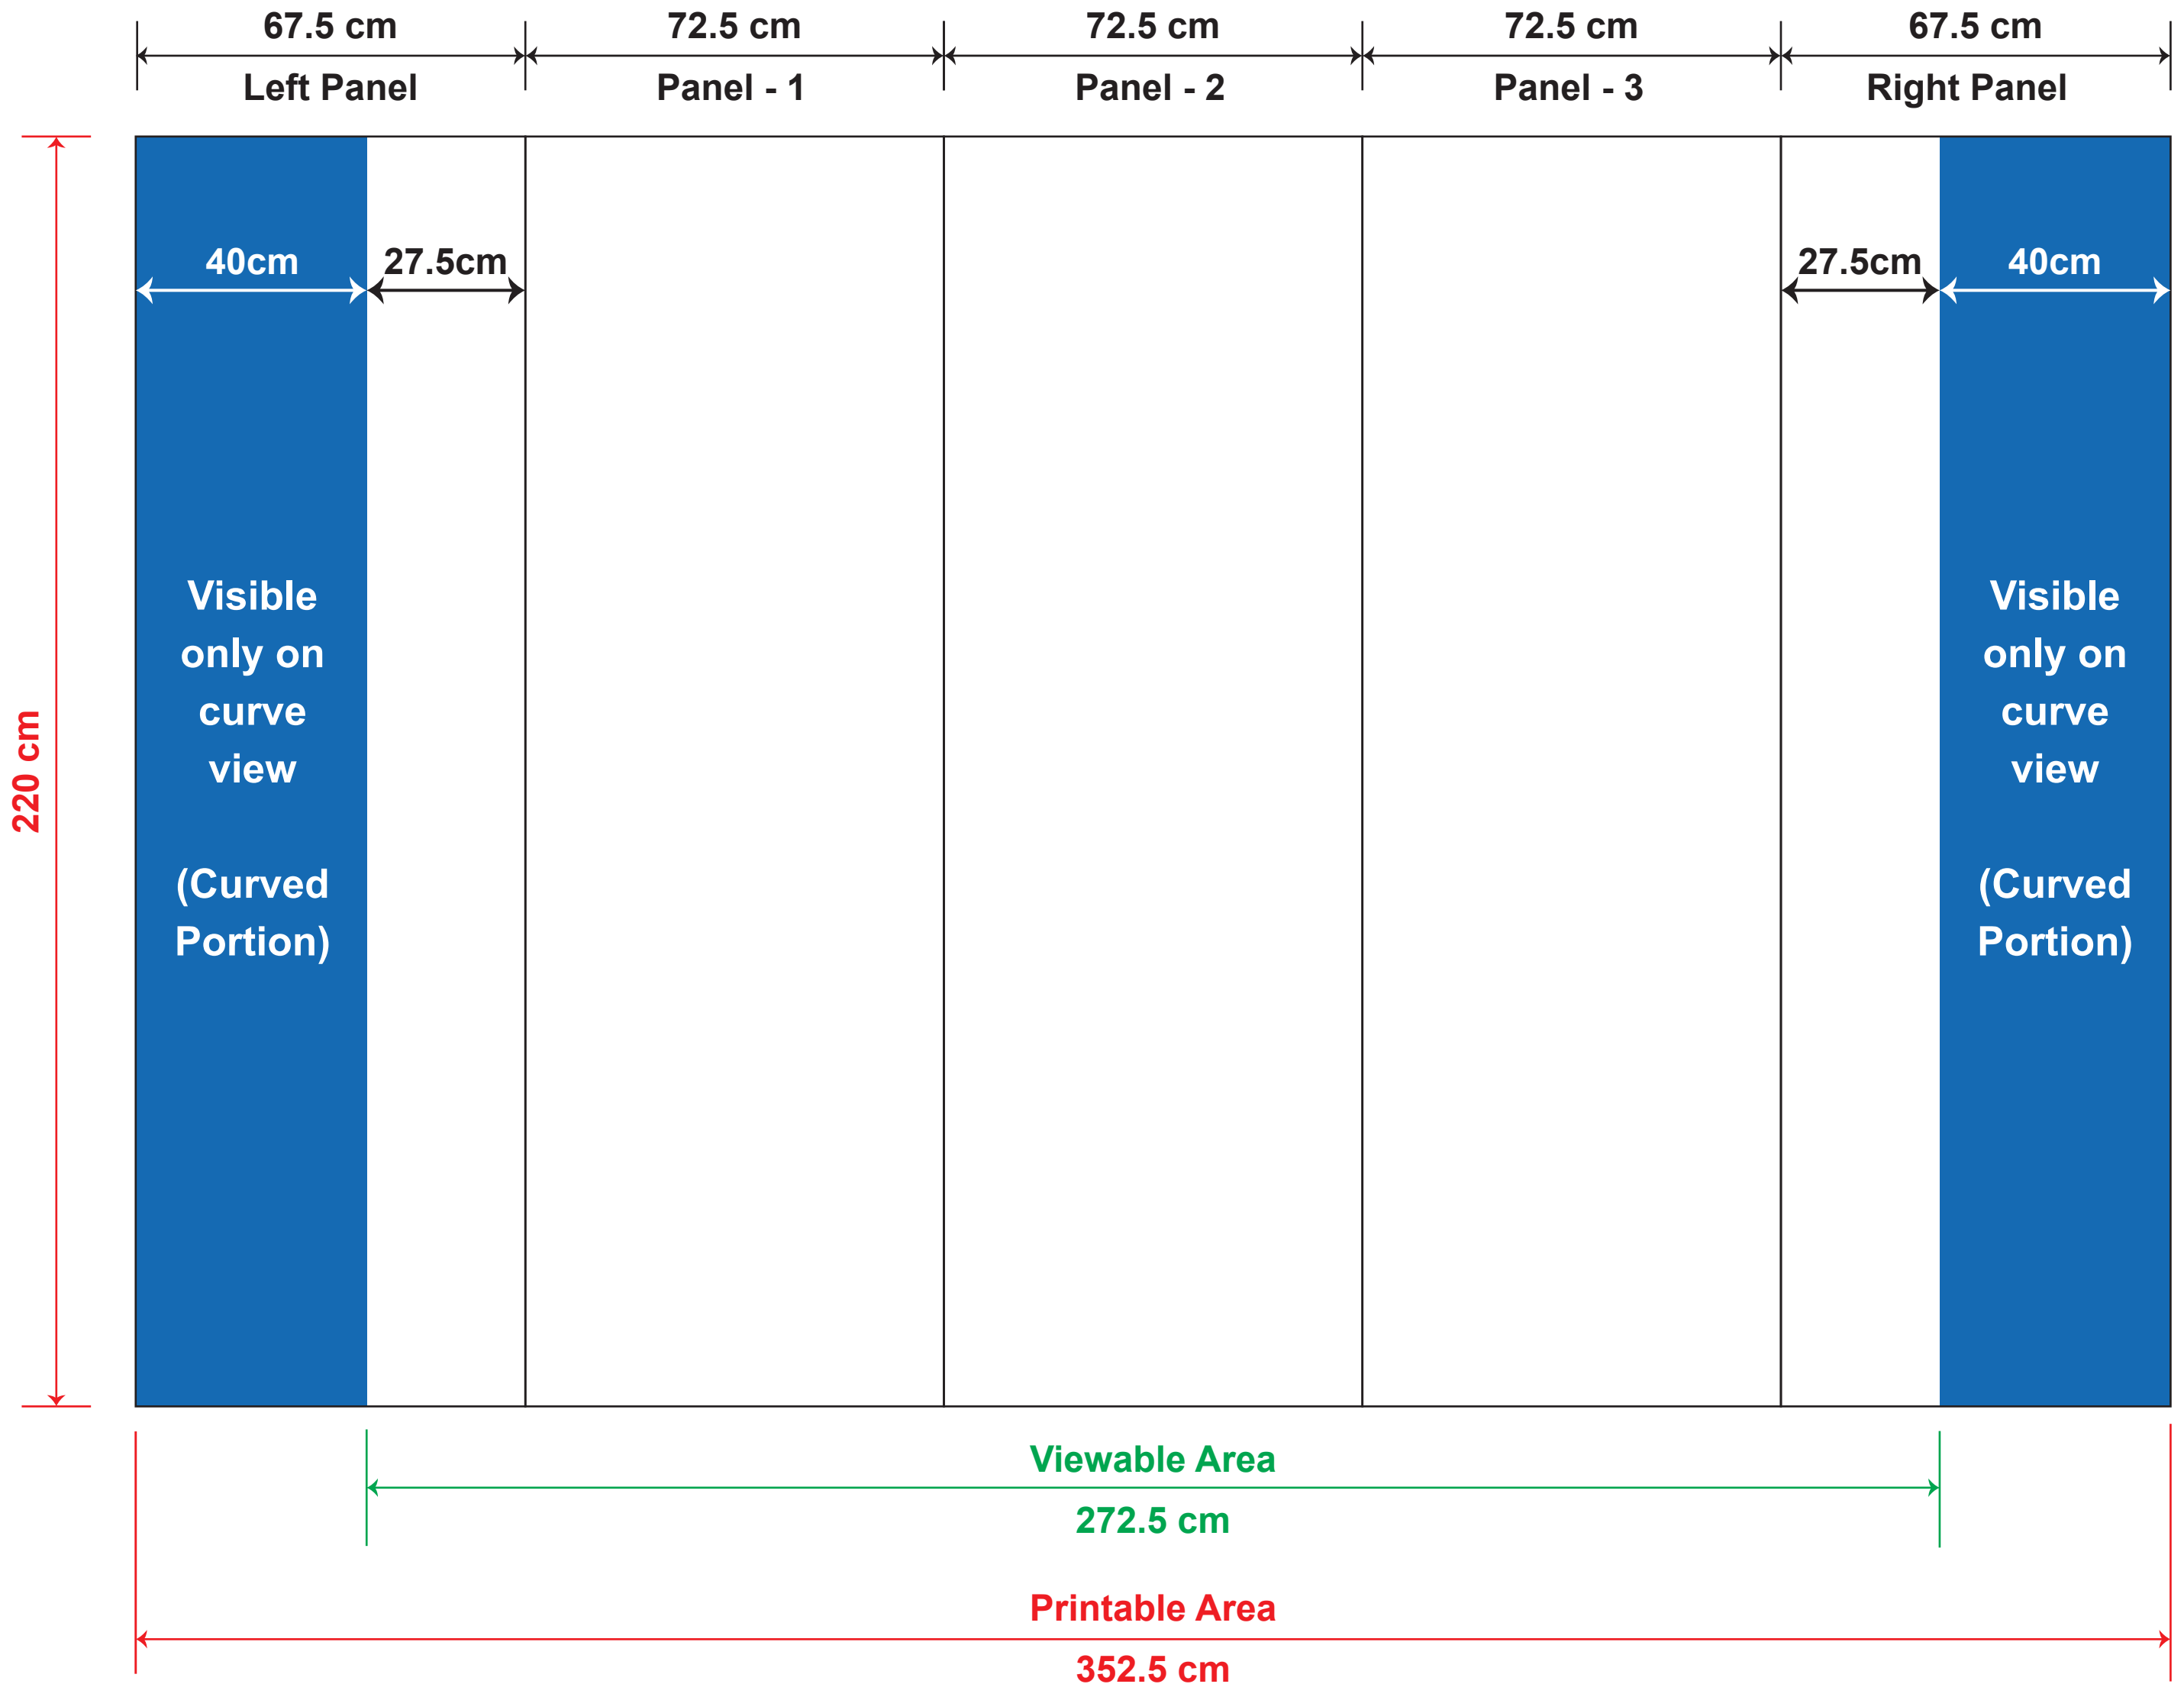

3x3 Straight Popup - Guideline

Trolley - Guideline