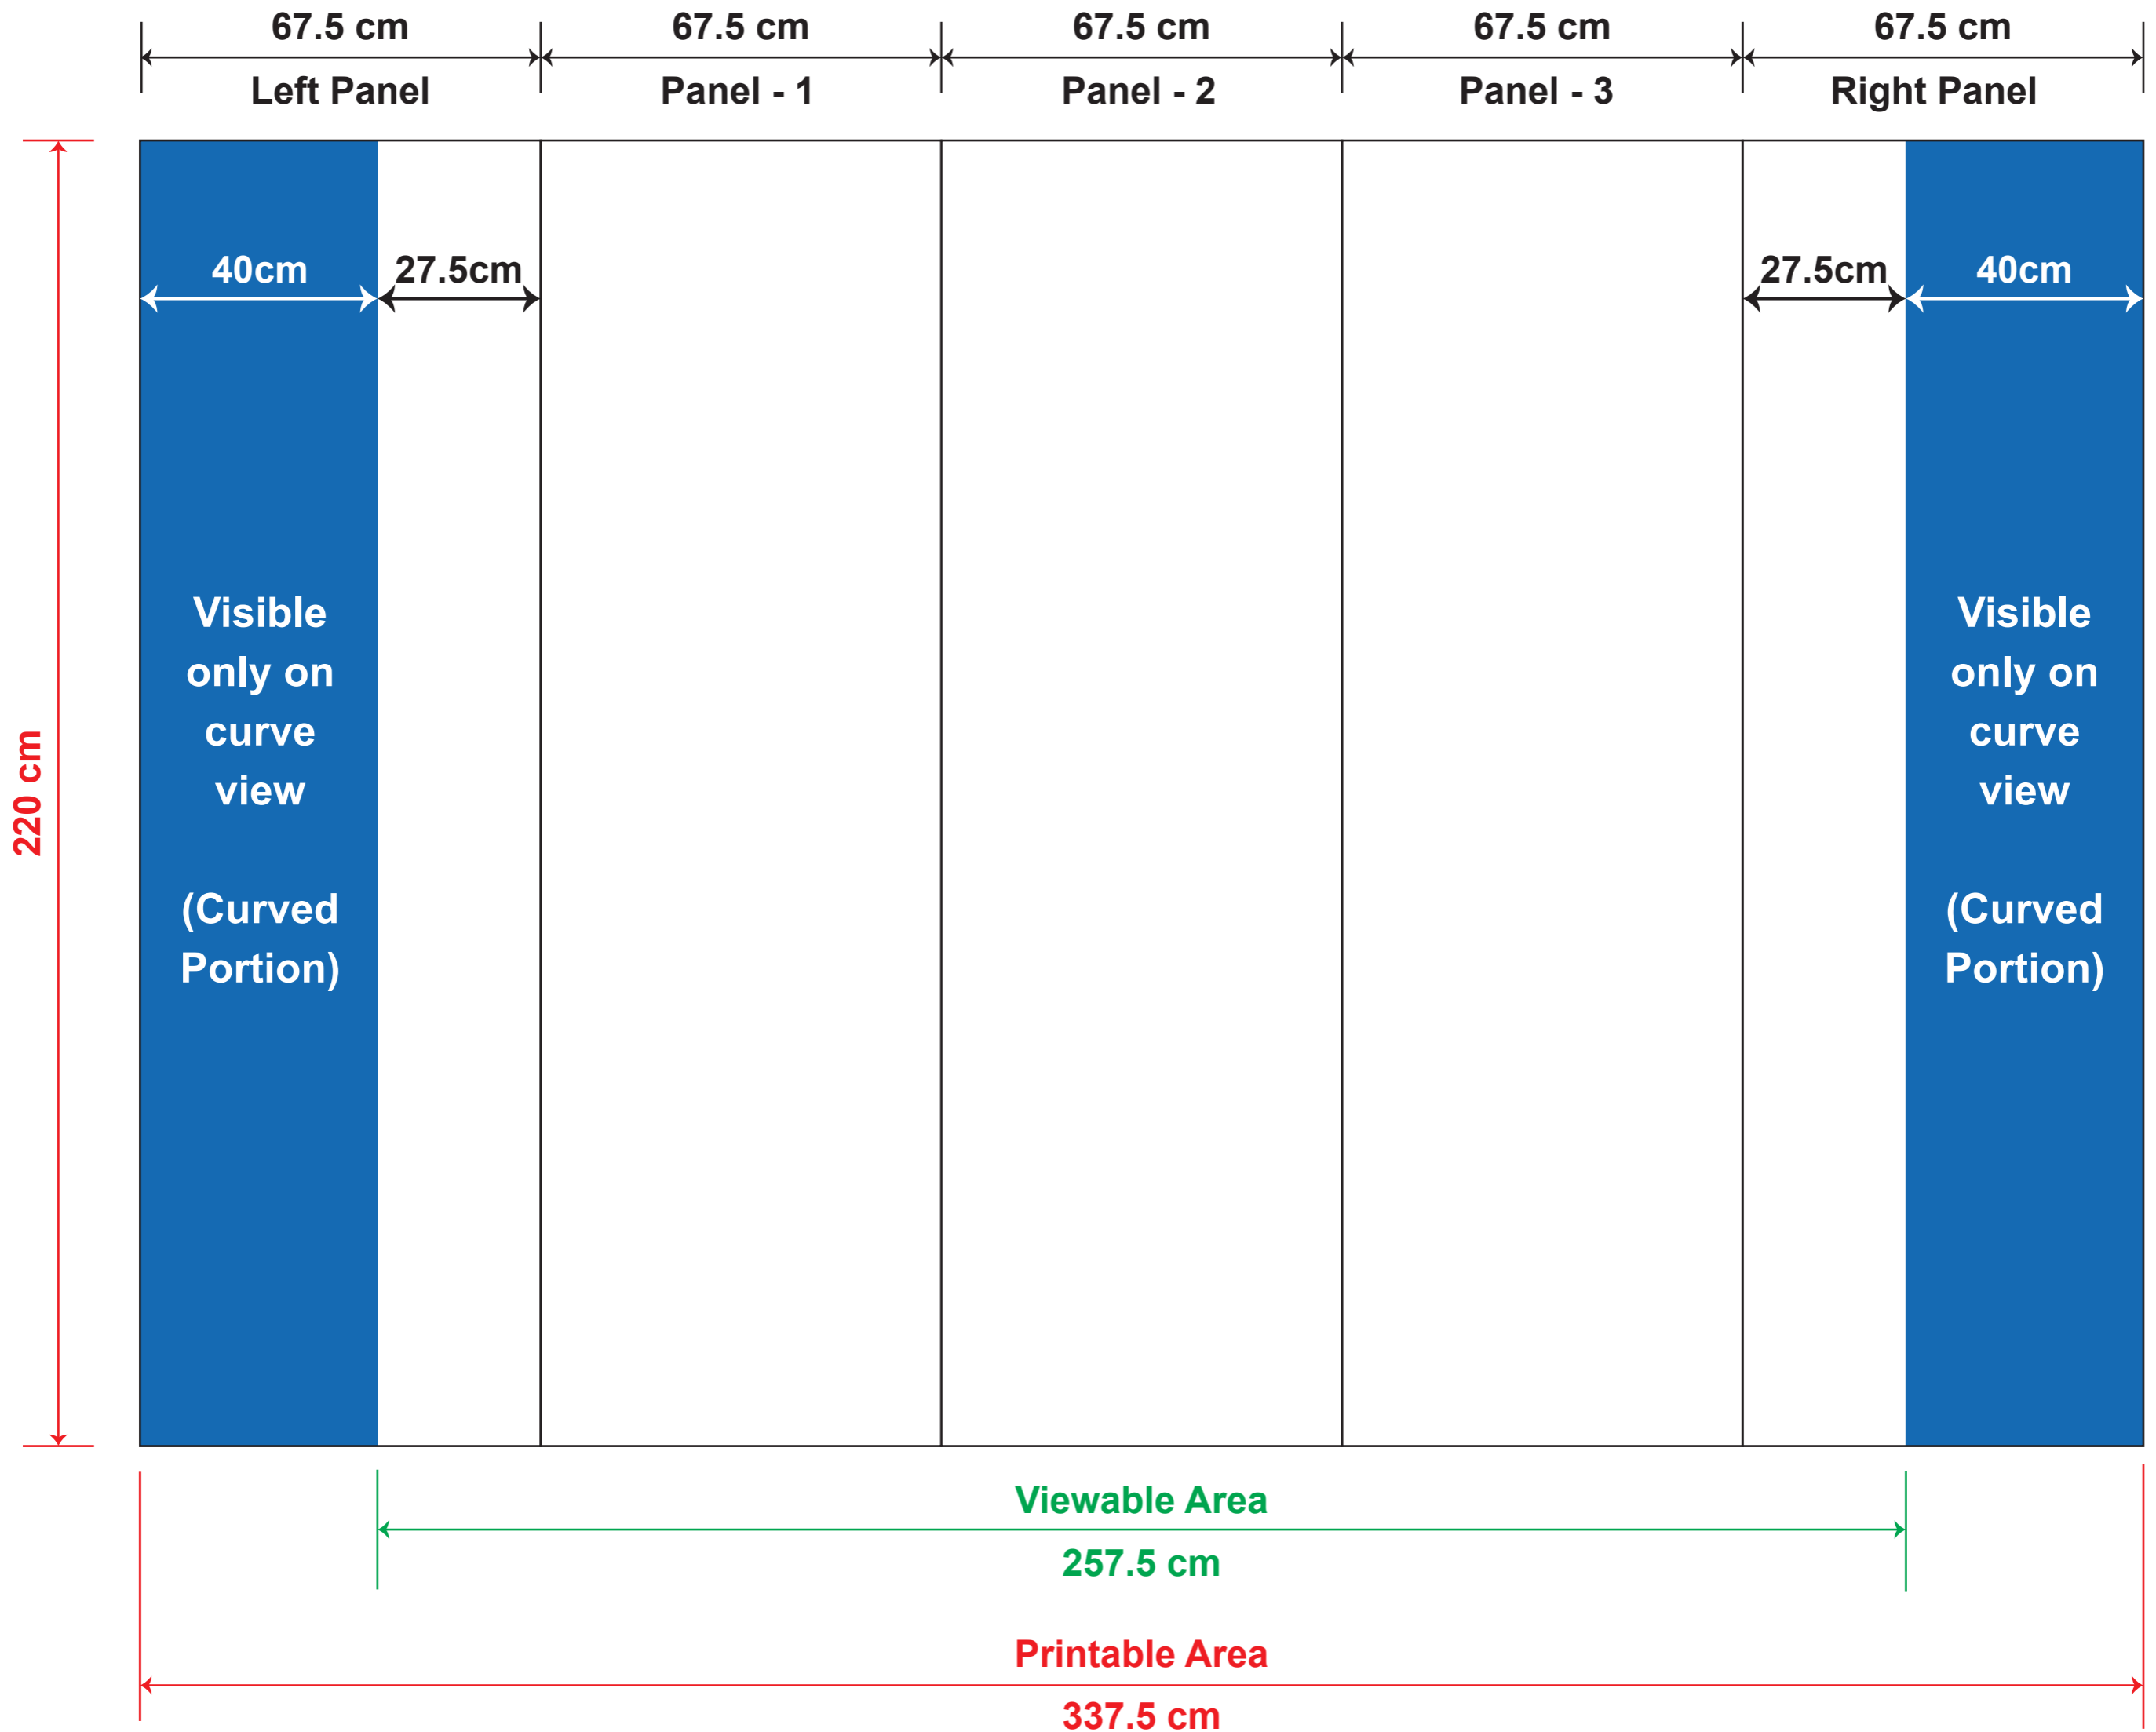

3x3 Curved Popup - Guideline

Trolley - Guideline