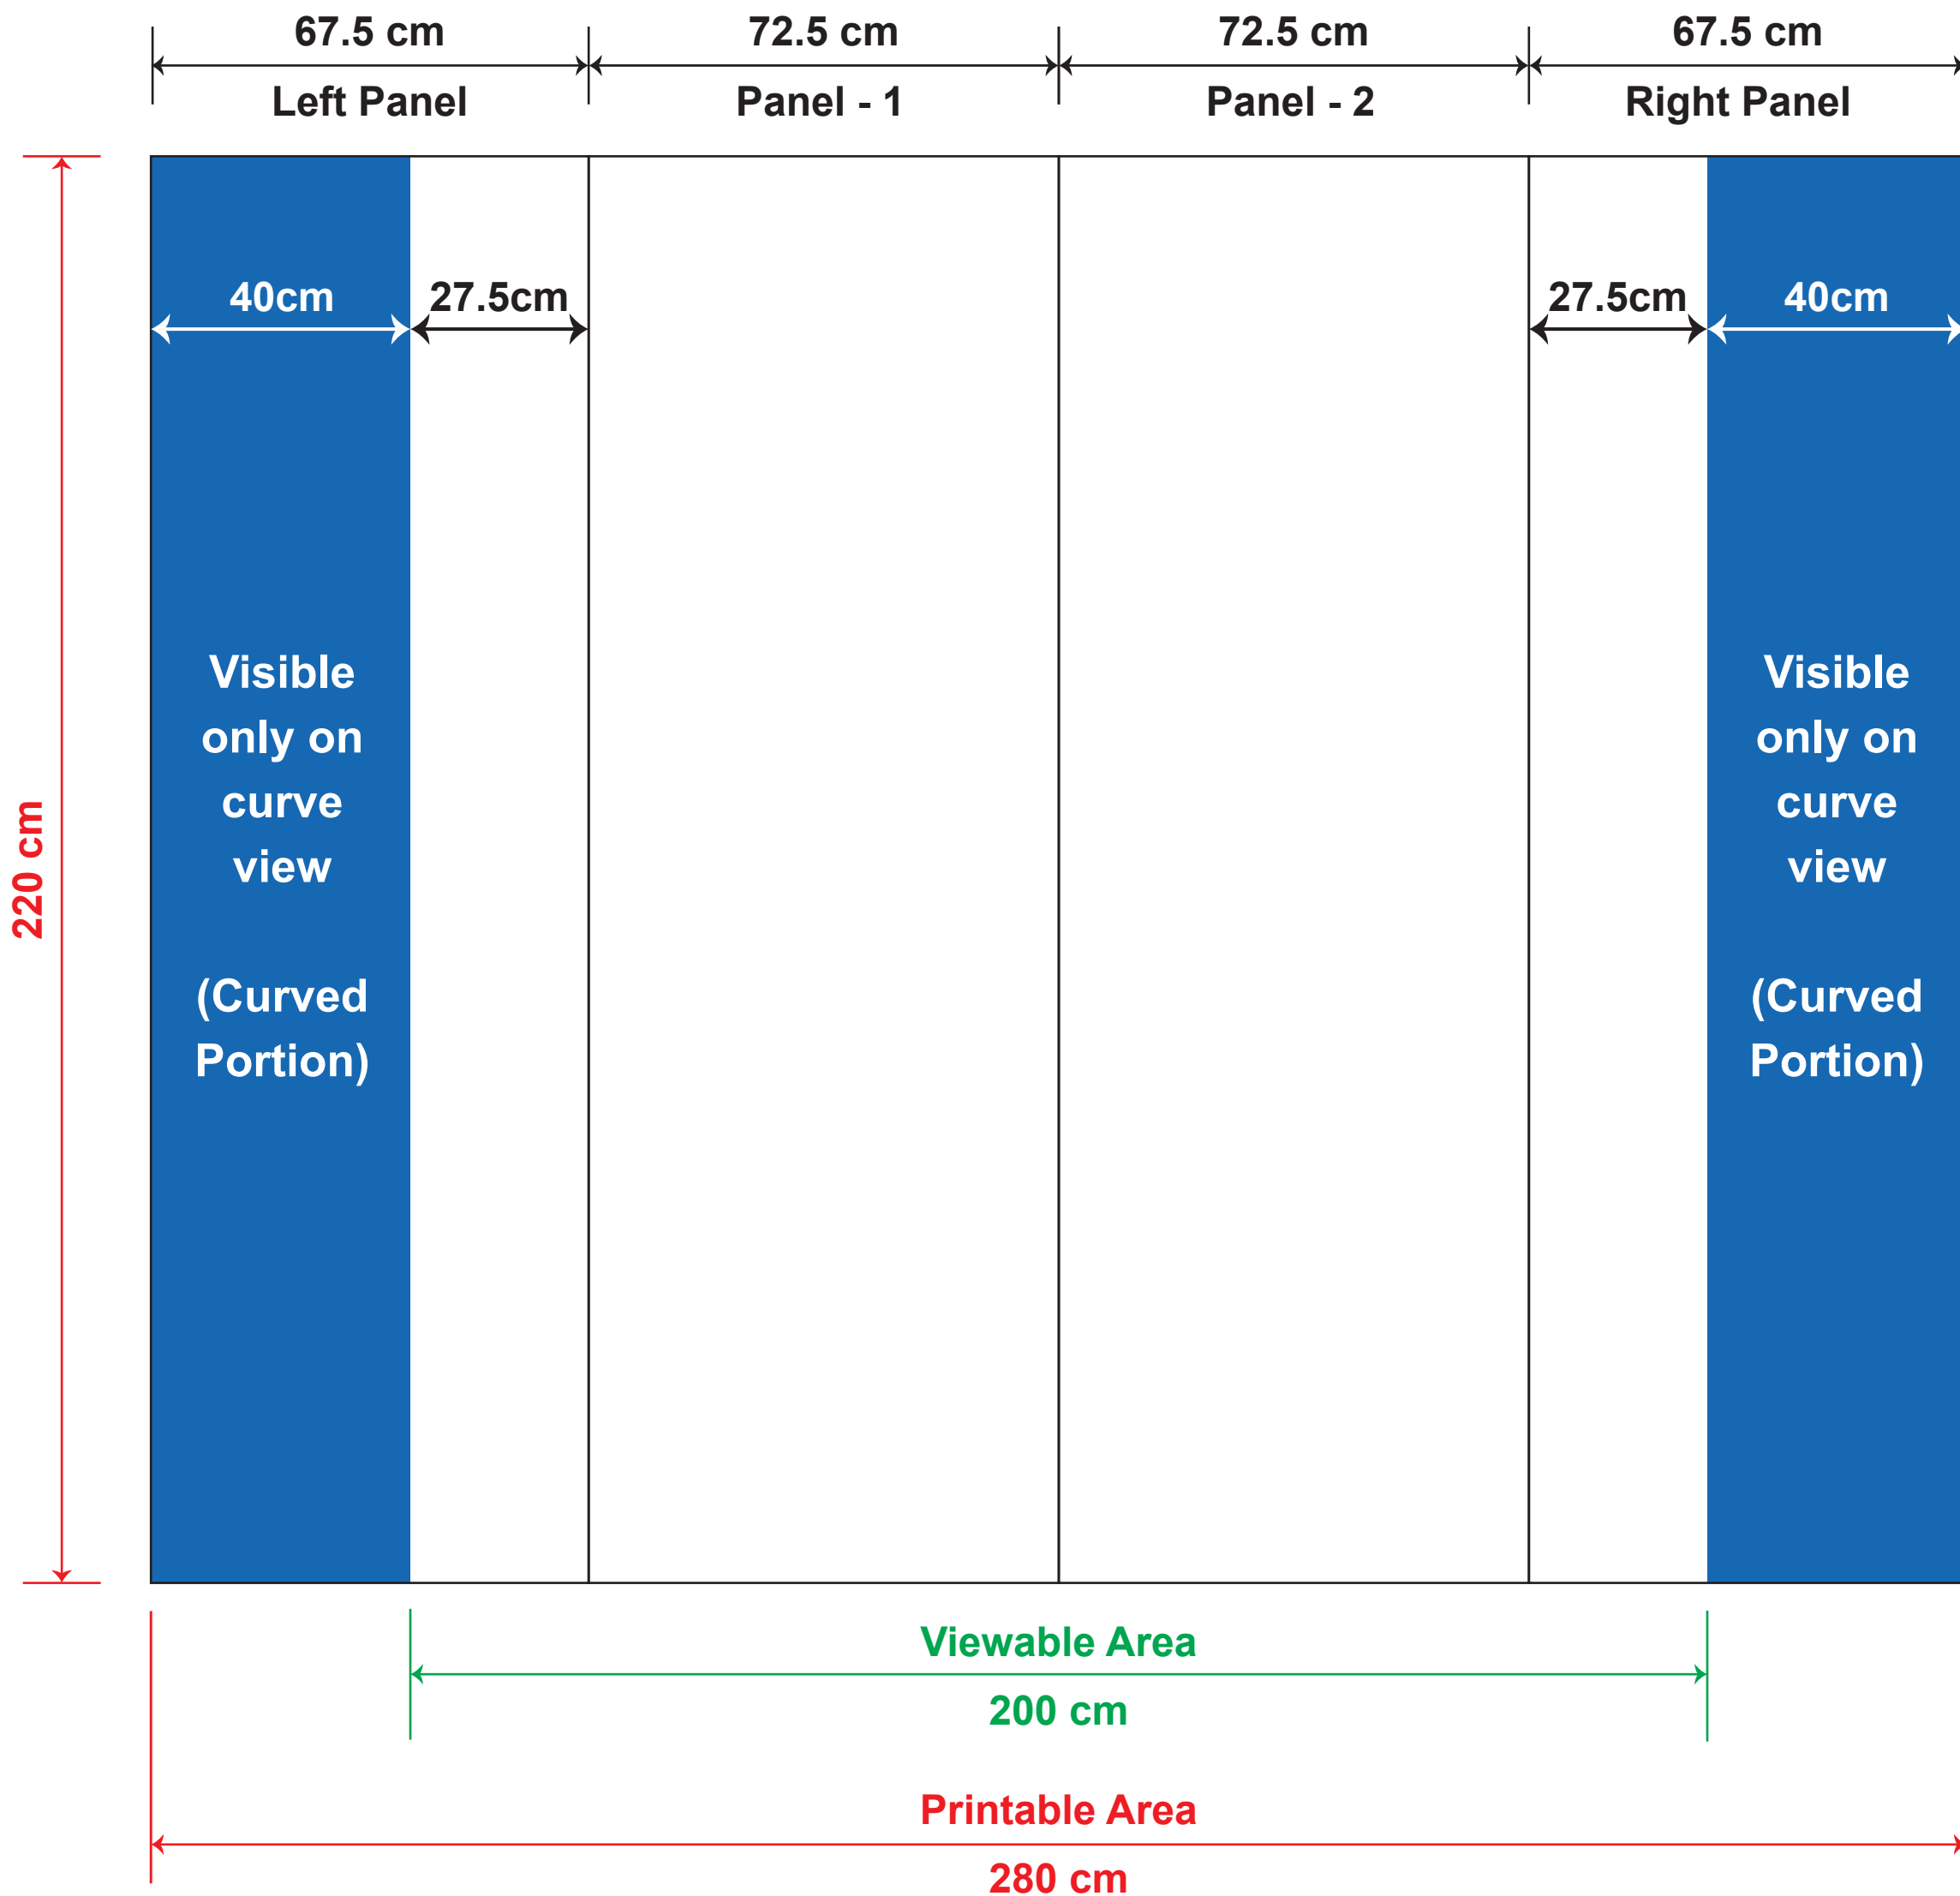

2x3 Straight Popup - Guideline

Trolley - Guideline