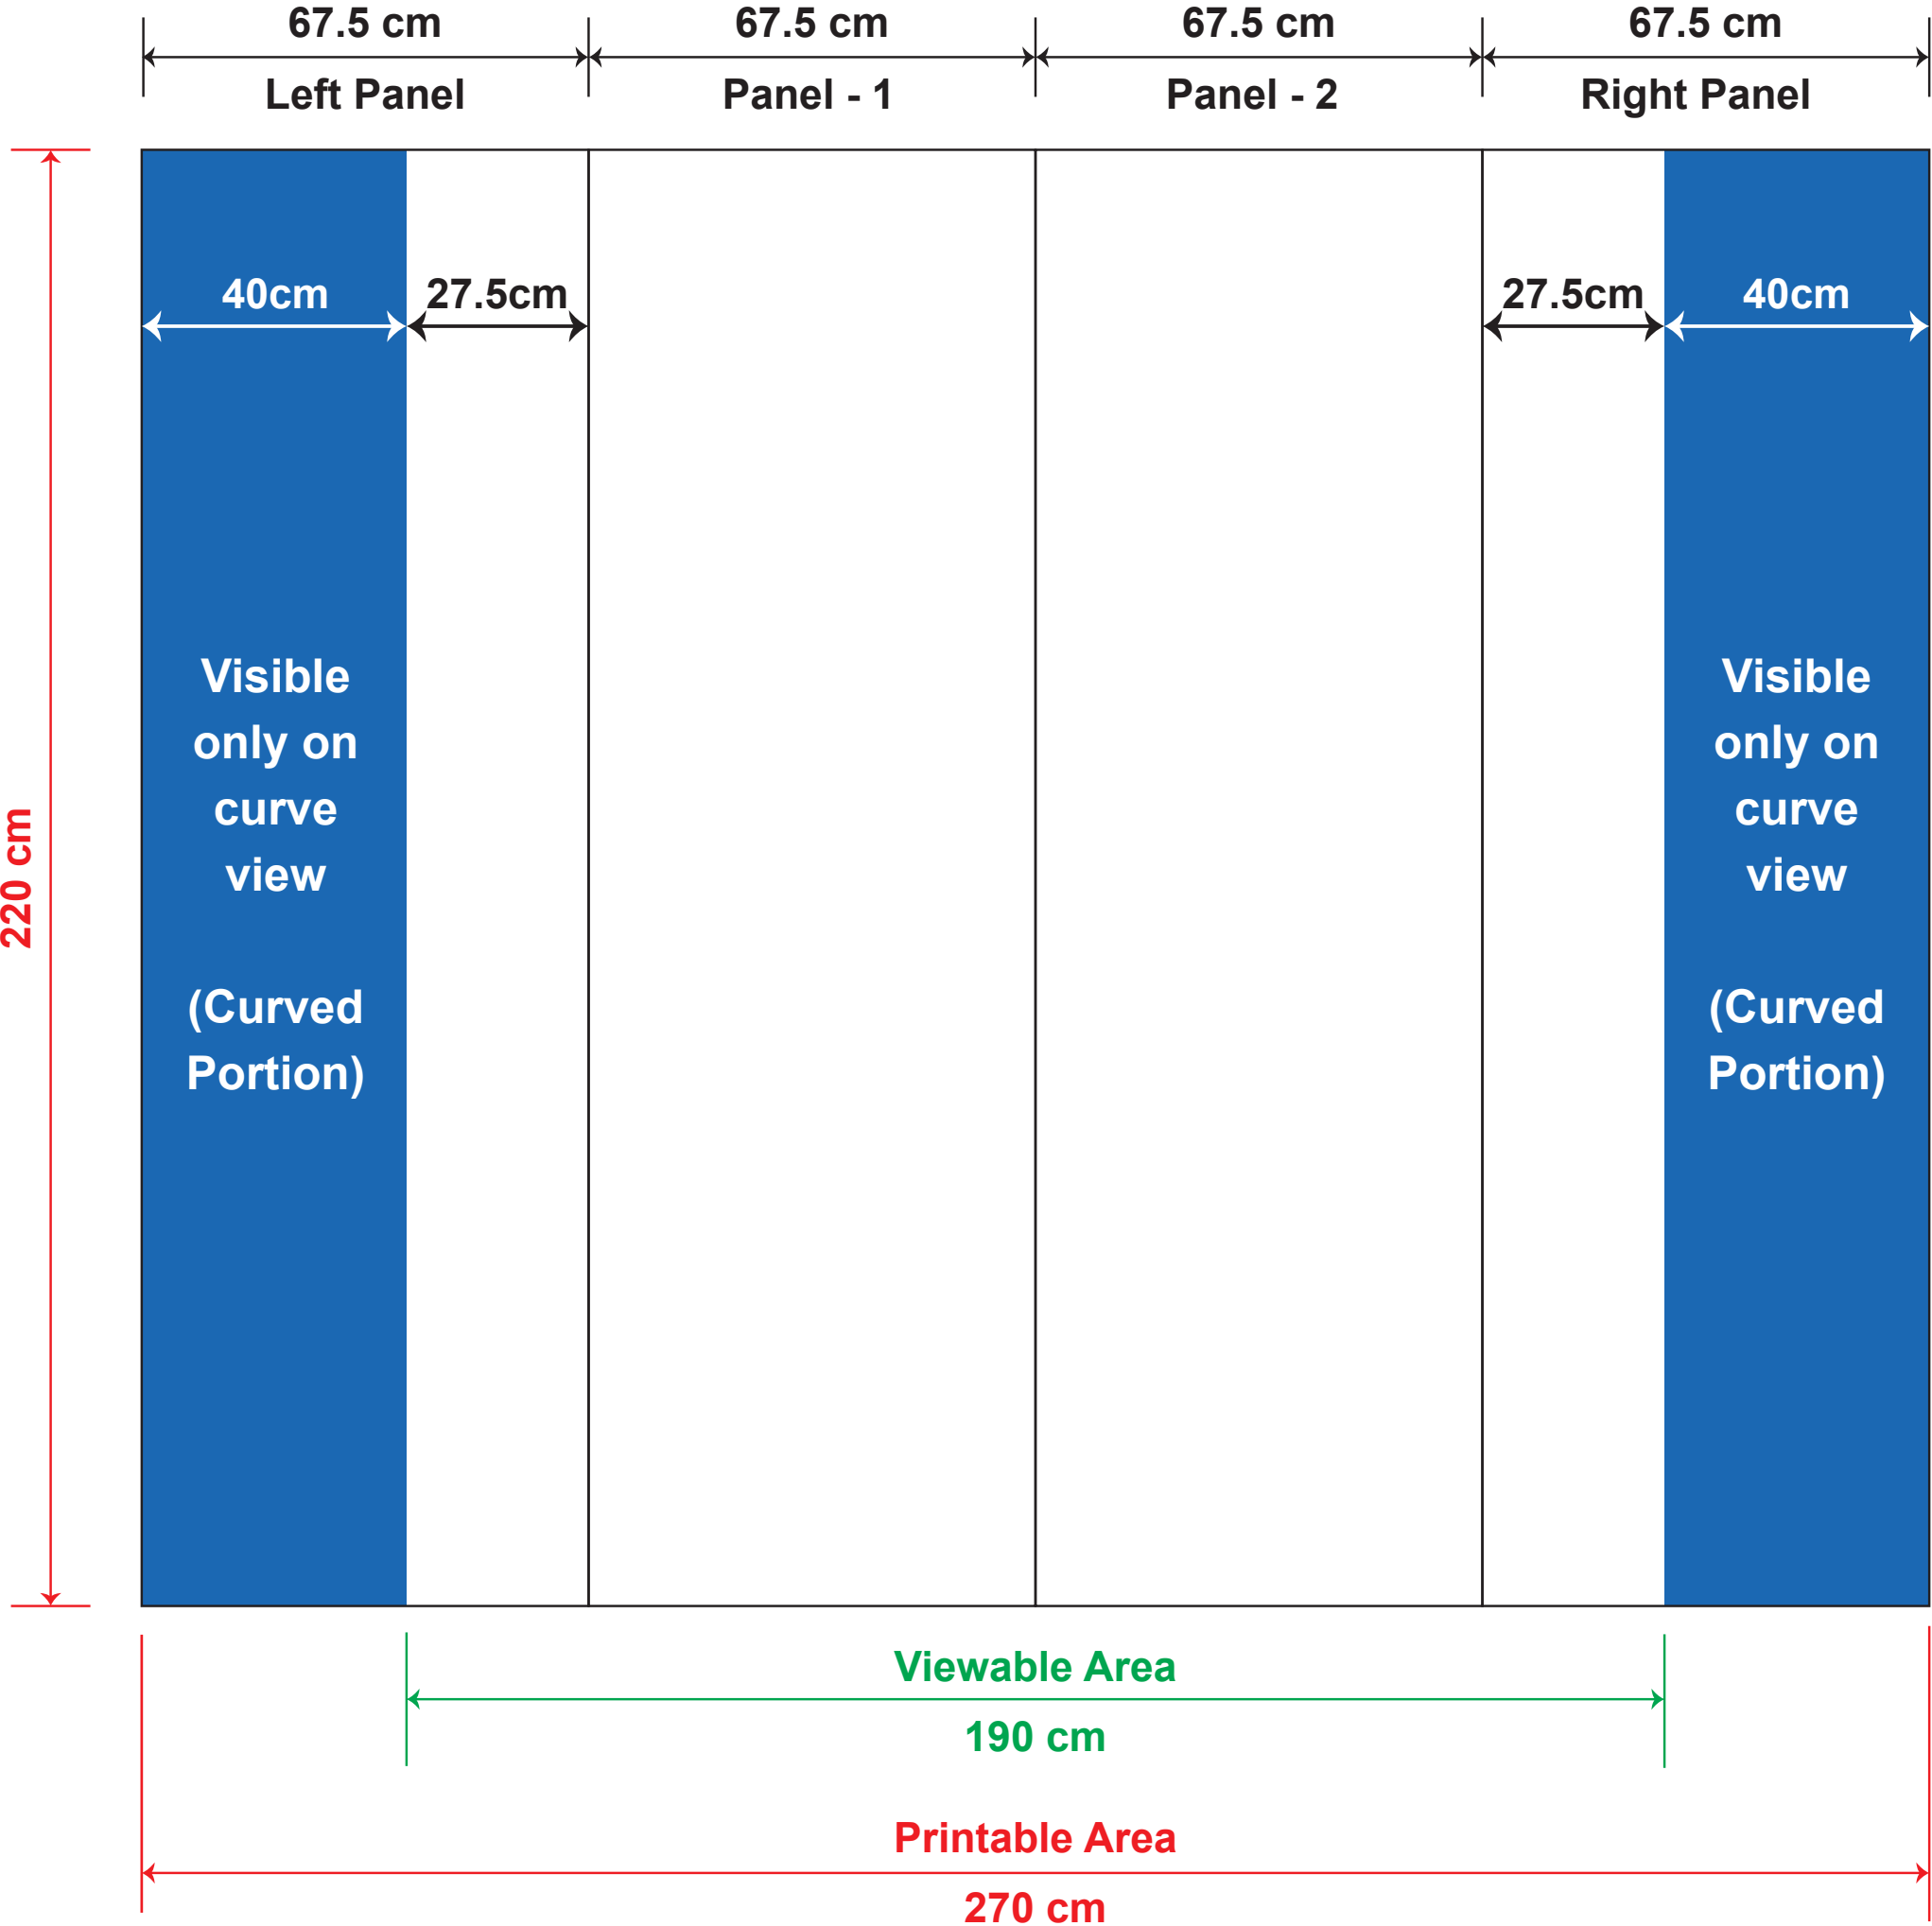

2x3 Curved Popup - Guideline

Trolley - Guideline