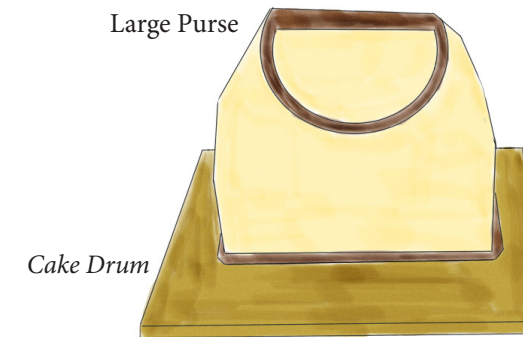

## LARGE BOTTLE SHAPED CAKE Serves 40-50 Guests

Cake Drum

Fondant Icing  
With Specialty Filling  
\$150

Bottle cakes are a great way to celebrate a birthday with someone's favorite drink. You can personalize your own label with a photo to celebrate that special birthday or anniversary.

## LARGE PURSE HANDLE DOWN Serves 40-50 Guests

Cake Drum

Large Purse  
Fondant Icing  
With Specialty Filling  
\$150

Purses include stitching on the fondant, layed down handles, gems and initials on the side to portray a real designer bag. We cannot put designer logos on the cake. Extra charges apply for more ornate designs or gold painted items.