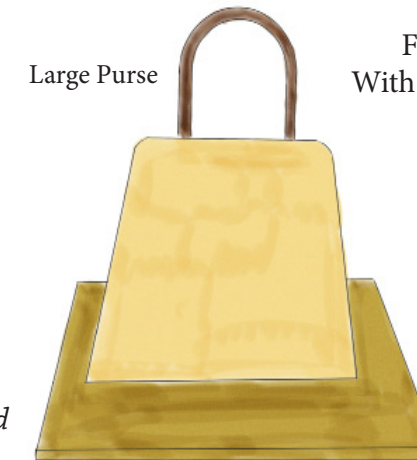

POPULAR EXTRAS: Gumpaste Judge Gavel \$25  
Large Plastic Grad Cap \$12

## 1/2 + 1/4 + 1/8 SHEET DOUBLE BOOK Serves 80-100 Guests

Cake Drum

1/8 Sheet Double  
1/4 Sheet Double  
1/2 Sheet Double  
Fondant Icing  
With Specialty Filling  
\$300

Books include an edible image on the top and side of the cake or writing on the side of the cake done with a pastry bag. You can add cricketed letters on the top and side of the cake for an extra charge.

## LARGE PURSE HANDLE UP Serves 40-50 Guests

Cake Drum

Large Purse  
Fondant Icing  
With Specialty Filling  
\$180

Purses include stitching on the fondant, stand up handles, gems and initials on the side to portray a real designer bag. We cannot put designer logos on the cake. Extra charges apply for more ornate designs or gold painted items.