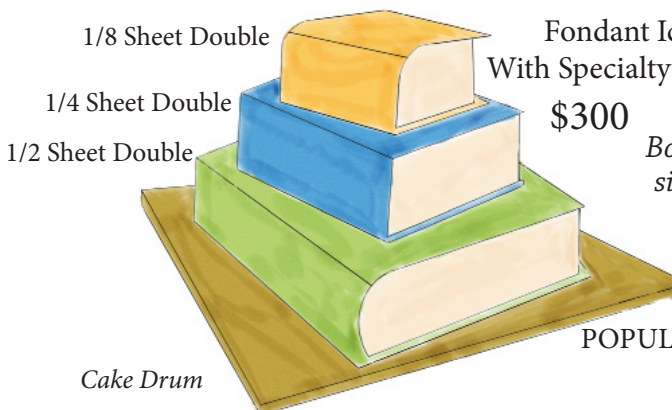

1/2 + 1/4 + 1/8 SHEET DOUBLE BOOK Serves 80-100 Guests

Cake Drum

1/8 Sheet Double
1/4 Sheet Double
1/2 Sheet Double
Fondant Icing
With Specialty Filling
$300

Books include an edible image on the top and side of the cake or writing on the side of the cake done with a pastry bag. You can add cricketed letters on the top and side of the cake for an extra charge.

POPULAR EXTRAS: Gumpaste Judge Gavel $25
Large Plastic Grad Cap $12