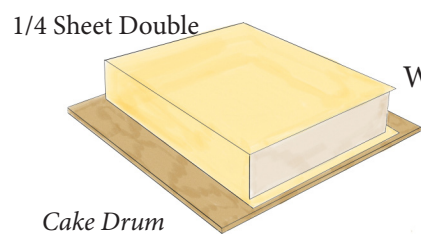

1/4 SHEET DOUBLE BOOK Serves 20-25 Guests

Cake Drum

1/4 Sheet Double
Fondant Icing
With Specialty Filling
$95

Books include an edible image on the top and side of the cake or writing on the side of the cake done with a pastry bag. You can add cricketed letters on the top and side of the cake for an extra charge.

POPULAR EXTRAS: Gumpaste Judge Gavel $25
Large Plastic Grad Cap $12