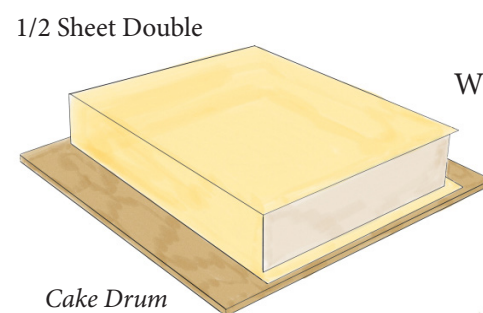

1/2 SHEET DOUBLE BOOK Serves 40-50 Guests

Cake Drum

1/2 Sheet Double
Fondant Icing
With Specialty Filling
$150

Books include an edible image on the top and side of the cake or writing on the side of the cake done with a pastry bag. You can add cricketed letters on the top and side of the cake for an extra charge.

POPULAR EXTRAS: Gumpaste Judge Gavel $25
Large Plastic Grad Cap $12