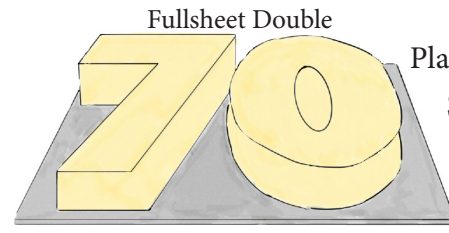

DOUBLE NUMBER SHAPED CAKE Serves 50-65 Guests

Cake Drum

Fullsheet Double
Buttercream Icing
Plain Filling Specialty Filling
$135 $150

Number Cakes are a great way to showcase a Milestone Birthday. Included in the decor are a colored frosting, swirls, dots, and a few buttercream flowers.

POPULAR EXTRAS: Fondant Stars on wires $10
Extra Buttercream Flowers $10
Fondant Icing $60 Extra