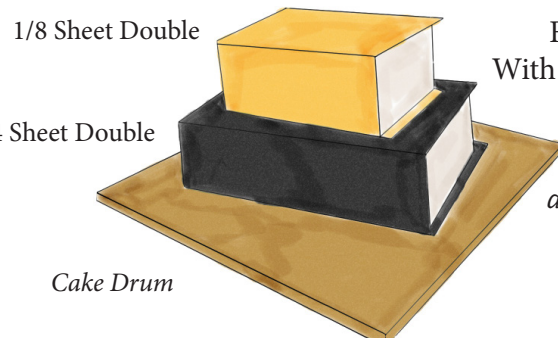

1/4 + 1/8 SHEET DOUBLE BOOK Serves 30-50 Guests

Cake Drum

1/8 Sheet Double
1/4 Sheet Double
Fondant Icing
With Specialty Filling
$155

Books include an edible image on the top and side of the cake or writing on the side of the cake done with a pastry bag. You can add cricketed letters on the top and side of the cake for an extra charge.

POPULAR EXTRAS: Gumpaste Judge Gavel $25
Large Plastic Grad Cap $12