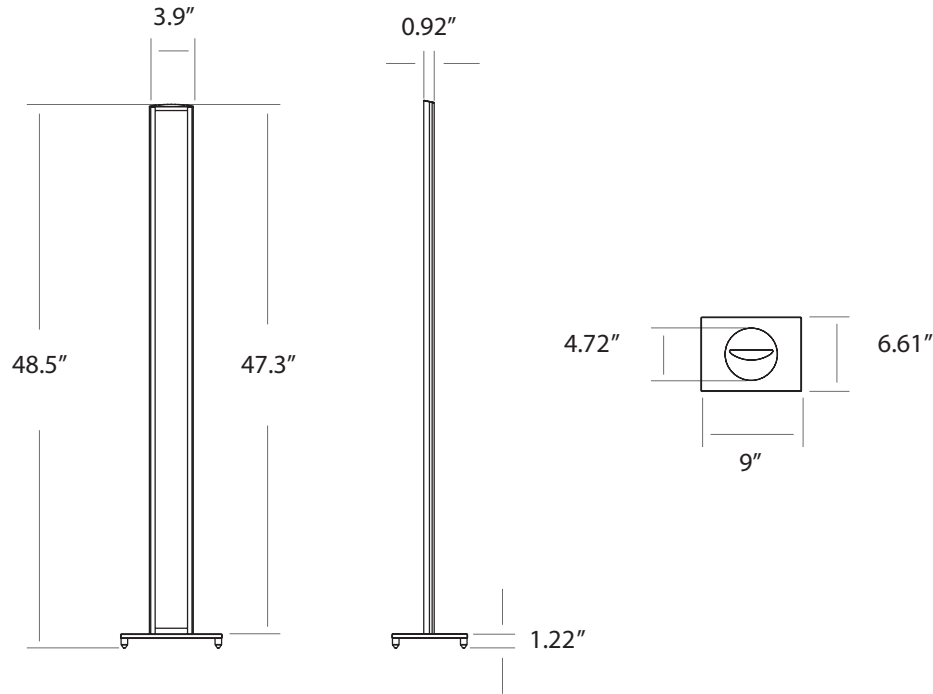

Lumens: 600
Energy Consumption: 18 W
Rated Lifespan: 50,000 hours
Color Temperature: From 2,700 K to 8,000 K
Brightness Adjustability: Continuous dimming (touchstrip)
Material: Aluminum, plastic
Safety Rating: C-UL-US Certified
Warranty: 2 years
Voltage: 100-240 V
Standard Finish: White

MC1-WHT-FLR

Potential LEED Points

Integrative Process (Possible 2 points)

To support high-performance, cost-effective project outcomes through an early analysis of the interrelationships among systems.

Koncept's LED desktop and task lighting provides finer control over lighting levels in occupied spaces. With personal lighting in place, elimination or downsizing of building lighting systems is possible.

Interior Lighting (Possible 2 points)

To promote occupants' productivity, comfort and well-being by providing high-quality lighting.

All Koncept's task lighting products provide more than three lighting levels that are easily adjustable by occupants to suit their needs. Furthermore, all Koncept's task lighting products use high quality LED light sources with CRI over 80 and L70 rated lifespan over 50,000 hours. Desktop and task personal lighting also provides the opportunity to reduce overhead lighting.