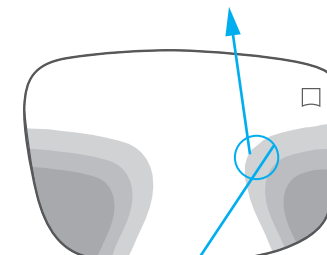

PROGRESSIVES LIFESTYLE SOLUTIONS

ZEISS UVProtect

Sunglass Level UV Protection in all ZEISS clear lenses.

Seeing beyond

FOR DIGITAL DEVICES

ZEISS SmartLife Progressive Individual

Customized for people connected and on-the-go

- Most advanced progressive customized lens designed for digital device usage and easy adaptation
- Sharpest and clearest performance in all fields of vision
- Improved comfort and contrast in low-light and night conditions
- Personalized fitting for individual parameters and frames

ZEISS SmartLife Progressive Pure/Plus

Designed for people connected and on-the-go

- Advanced progressive lens designed for digital device use
- Improved performance in all fields of vision
- Improved comfort and contrast in low-light and night conditions

Smoother transition from distance to near and improved peripheral vision for on-the-go lifestyles

Vs.

FOR LIFESTYLE

ZEISS Light Progressive

Upgraded progressive designs

- Progressive lens designs for modern lifestyles
- Improved optimization for easier adaptation

FOR NEAR TASKS

ZEISS Officelens

For improved near and intermediate vision

- Customized lenses for near and intermediate tasks
- Improves focus on computers, digital devices and up-close
- Minimizes head and neck strain

ZEISS BlueGuard Lenses

Next Generation of blue light blocking lenses

- Designed to reduce digital eye strain
- Lower reflections improve aesthetics
- Includes ZEISS DuraVision Platinum coating

FOR DRIVING

ZEISS DriveSafe Progressive Individual

- Reduces glare from oncoming headlights, streetlights and wet-road glare
- Easy refocusing between the road, dashboard and mirrors
- Large distance vision for outdoor activities

*Data on file.