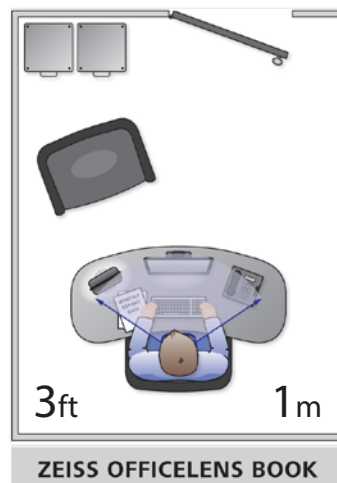

FOR NEAR TASKS

ZEISS Officelens

For improved near and intermediate vision

- ▶ Customized lenses for near and intermediate tasks
- ▶ Improves focus on computers, digital devices and up-close
- ▶ Minimizes head and neck strain