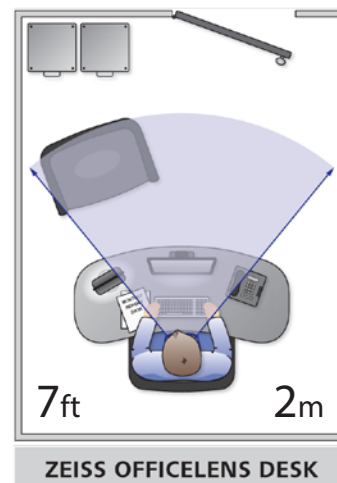

FOR NEAR TASKS

ZEISS Officelens

For improved near and intermediate vision

- ▶ Customized lenses for near and intermediate tasks
- ▶ Improves focus on computers, digital devices and up-close
- ▶ Minimizes head and neck strain