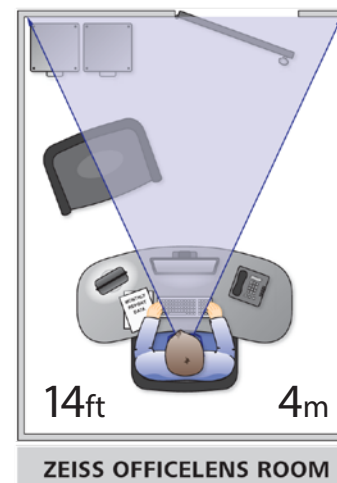

FOR NEAR TASKS

ZEISS Officelens

For improved near and intermediate vision

- ▶ Customized lenses for near and intermediate tasks
- ▶ Improves focus on computers, digital devices and up-close
- ▶ Minimizes head and neck strain