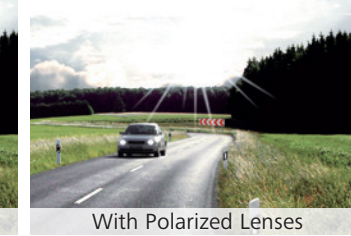

SUN SOLUTIONS - FOR GLARE REDUCTION

ZEISS Polarized Lenses

- Reduces glare from water, snow and road surfaces
- Improves contrast and colour
- Available in grey, brown and green

*Data on file.