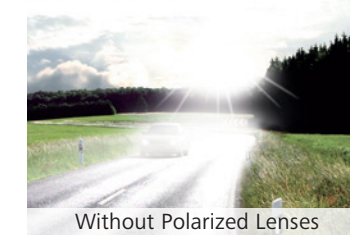

SUN SOLUTIONS - FOR GLARE REDUCTION

ZEISS Polarized Lenses

- Reduces glare from water, snow and road surfaces
- Improves contrast and colour
- Available in grey, brown and green

*Data on file.