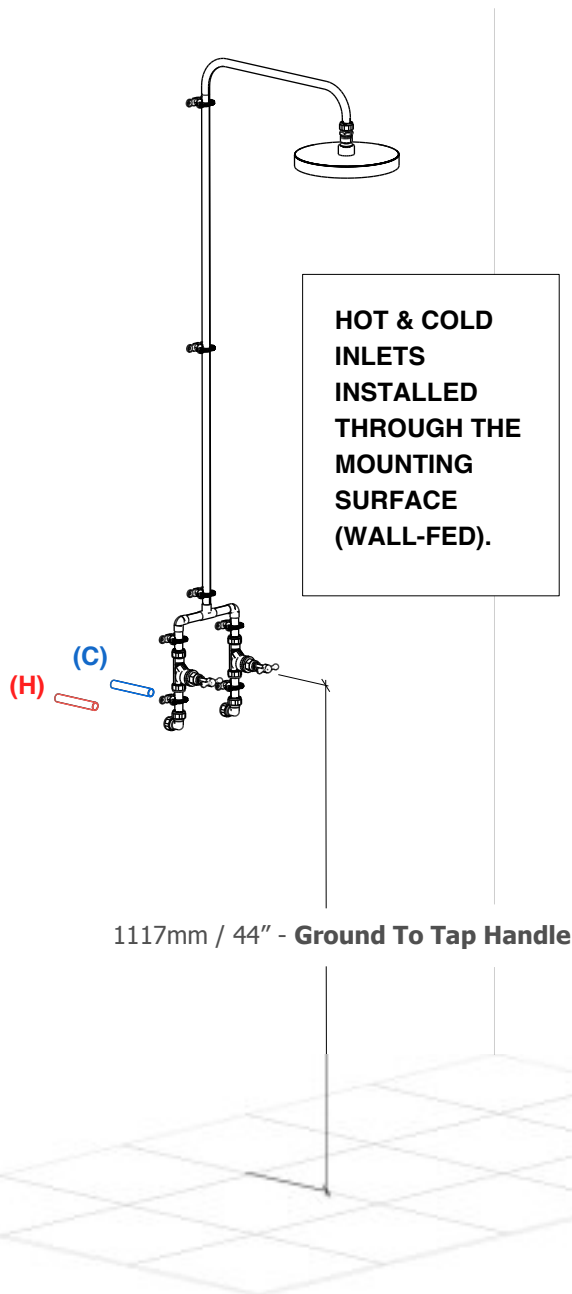

INSTALLATION TYPE

OPTION 1

STANDARD INSTALLATION

WHATS INCLUDED:

- Full Shower Unit - Ready for Use (Wall-Fed Installation).

OPTION 2

GROUND LEVEL INSTALLATION (FULL UNIT + UPGRADE KIT)

WHATS INCLUDED:

- Full Shower Unit - Ready for Use (Ground-Fed Installation)
- Ground Level Installation Upgrade Kit (2x 1100mm (43.3" Inches) Shower Extension Tails (Pipes)).