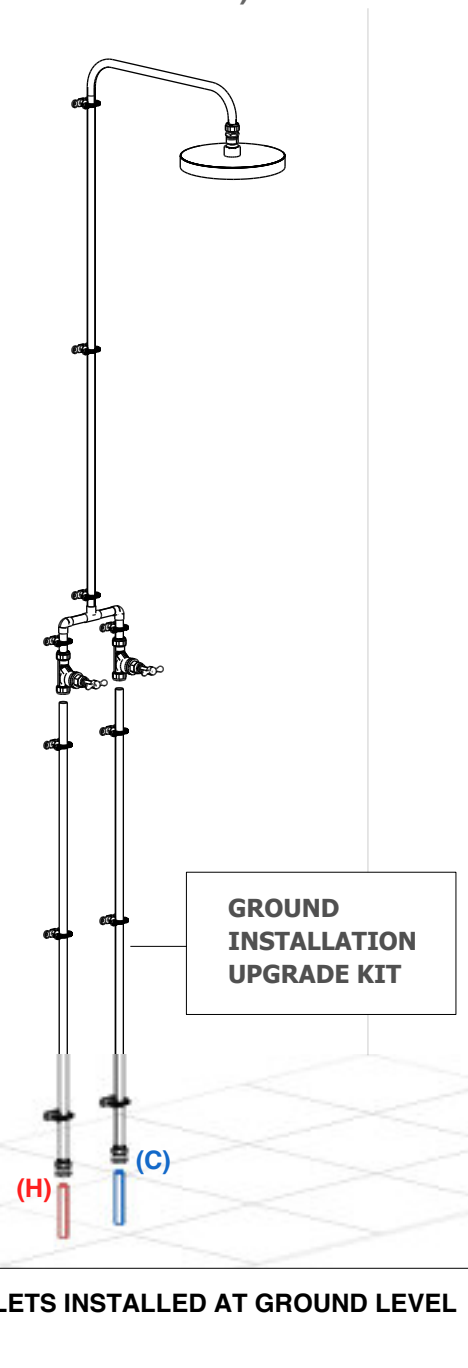

INSTALLATION TYPE

OPTION 1

STANDARD INSTALLATION

WHATS INCLUDED:

- Full Shower Unit - Ready for Use (Wall-Fed Installation).

OPTION 2

GROUND LEVEL INSTALLATION (FULL UNIT + UPGRADE KIT)

WHATS INCLUDED:

- Full Shower Unit - Ready for Use (Ground-Fed Installation)
- Ground Level Installation Upgrade Kit (2x 1100mm (43.3" Inches) Shower Extension Tails (Pipes)).