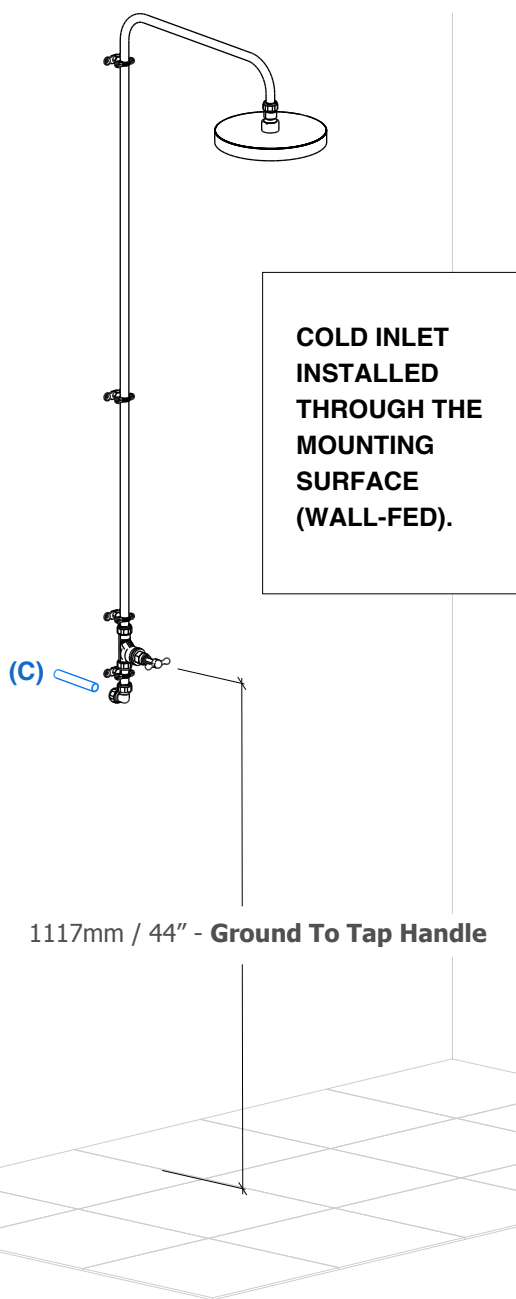

INSTALLATION TYPE

OPTION 1

STANDARD INSTALLATION

WHATS INCLUDED:

- Full Shower Unit - Ready for Use (Wall-Fed Installation).

OPTION 2

GROUND LEVEL INSTALLATION (FULL UNIT + UPGRADE KIT)

WHATS INCLUDED:

- Full Shower Unit - Ready for Use (Ground-Fed Installation)
- Ground Level Installation Upgrade Kit (1x 1100mm (43.3" Inches) Shower Extension Tail (Pipe)).