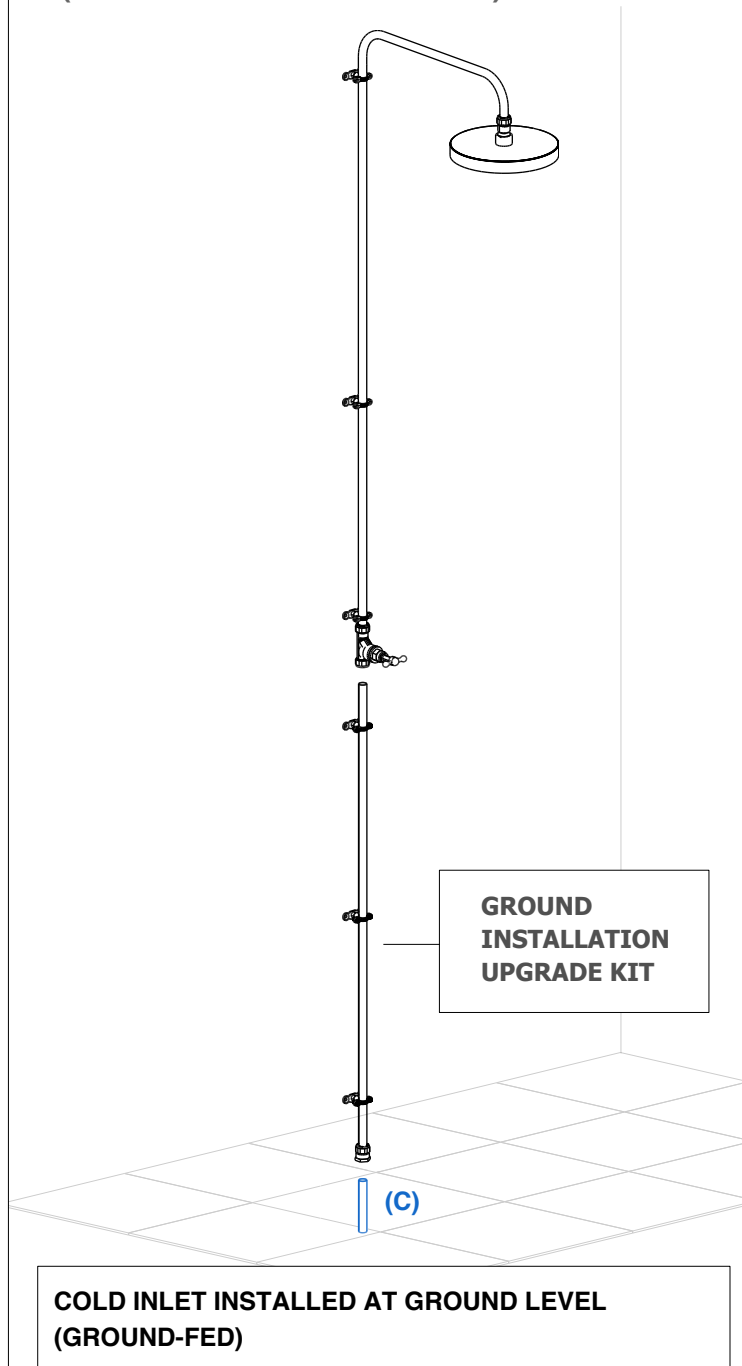

INSTALLATION TYPE

OPTION 1

STANDARD INSTALLATION

WHATS INCLUDED:

- Full Shower Unit - Ready for Use (Wall-Fed Installation).

OPTION 2

GROUND LEVEL INSTALLATION (FULL UNIT + UPGRADE KIT)

WHATS INCLUDED:

- Full Shower Unit - Ready for Use (Ground-Fed Installation)
- Ground Level Installation Upgrade Kit (1x 1100mm (43.3" Inches) Shower Extension Tail (Pipe)).