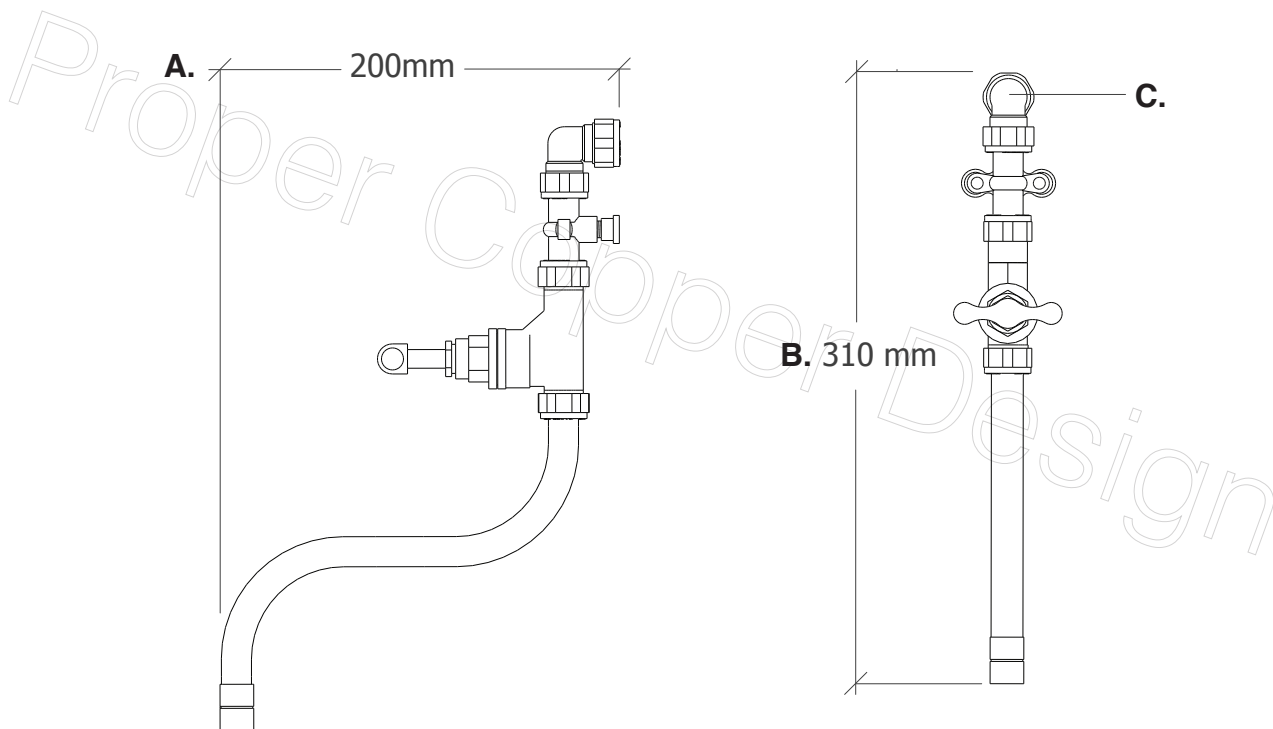

Name	Tiete
Function	Mixer Tap / Faucet (Wall Mounted)
Material	Genuine Copper and Brass

A. Total Projection	200mm / 20cm / 7.87" Inches
B. Total Height	310mm / 31cm / 12.20" Inches
C. Pipe Inlet Diameter	15mm / 1.5cm / 0.59" Inches