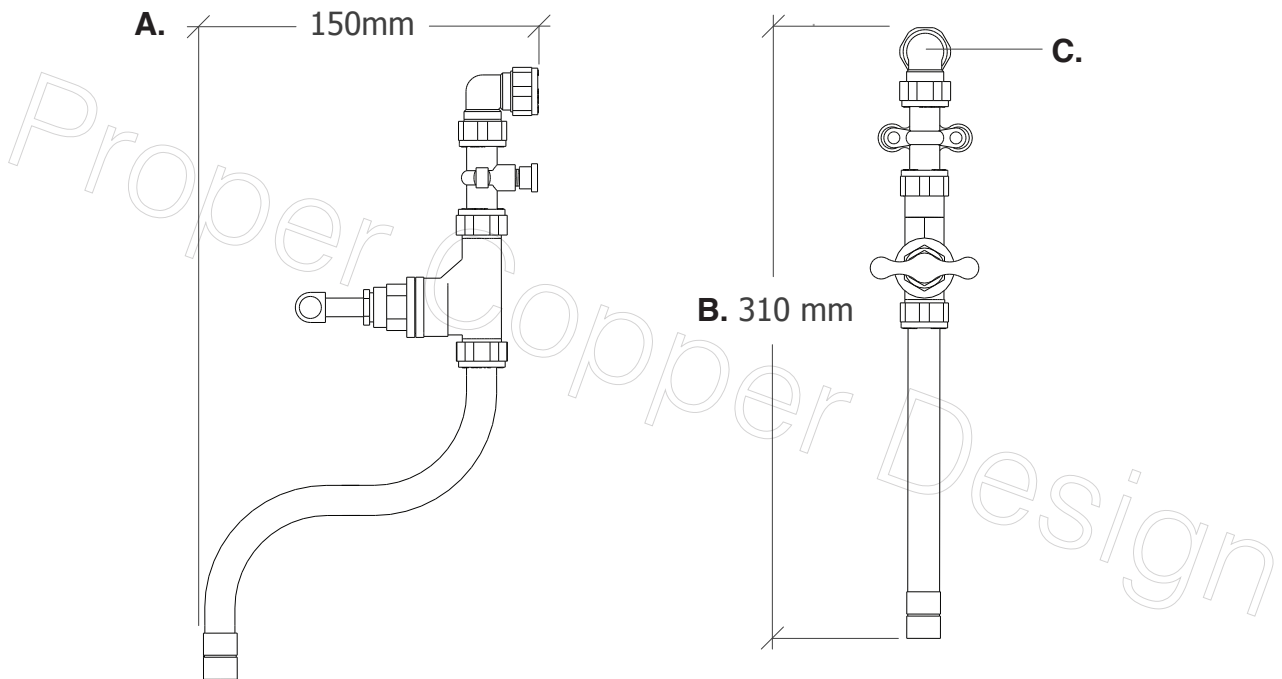

Name	Tiete
Function	Mixer Tap / Faucet (Wall Mounted)
Material	Genuine Copper and Brass

A. Total Projection	150mm / 15cm / 5.90" Inches
B. Total Height	310mm / 31cm / 12.20" Inches
C. Pipe Inlet Diameter	15mm / 1.5cm / 0.59" Inches